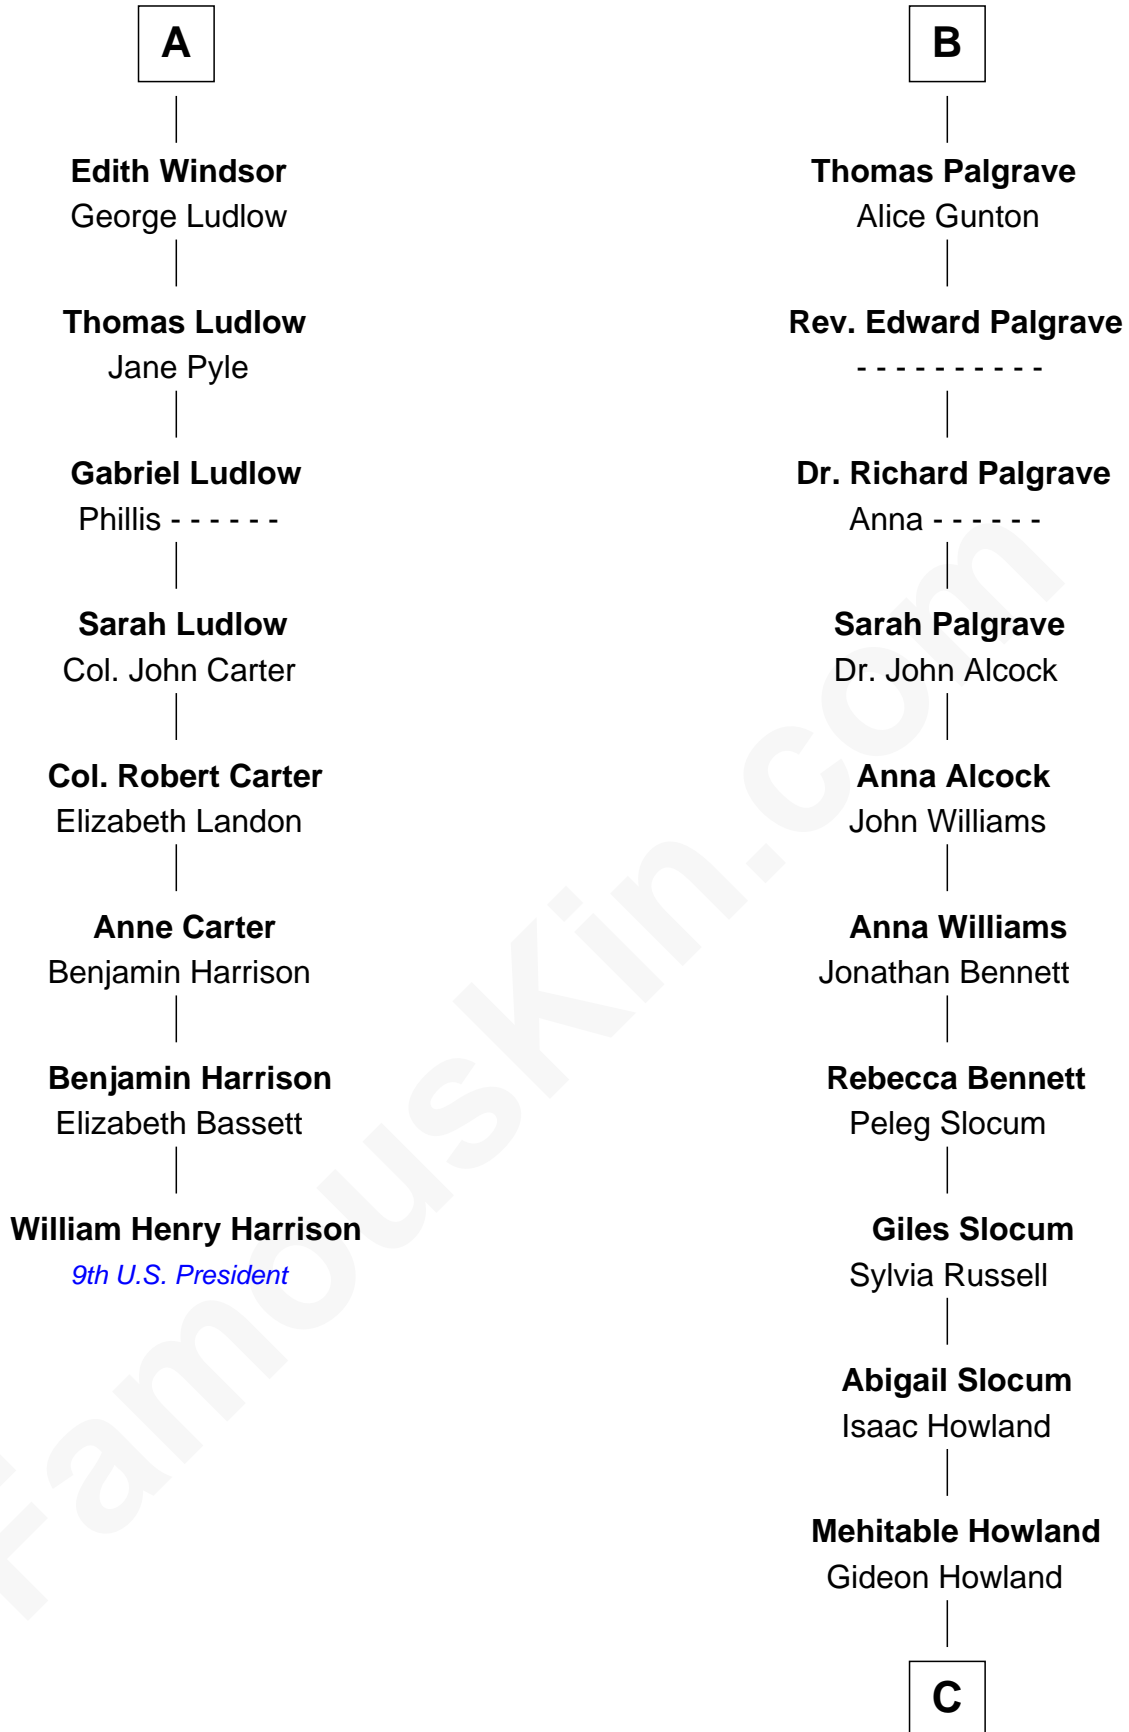

**FamousKin.com**  
**Relationship Chart of**  
**William Henry Harrison**  
*9th U.S. President*

**14th cousin 4 times removed of**  
**Hetty Green**  
*"The Witch of Wall Street"*

C

Abby Slocum Howland

Edward Mott Robinson

Hetty Green

*"The Witch of Wall Street"*

FamousKin.com