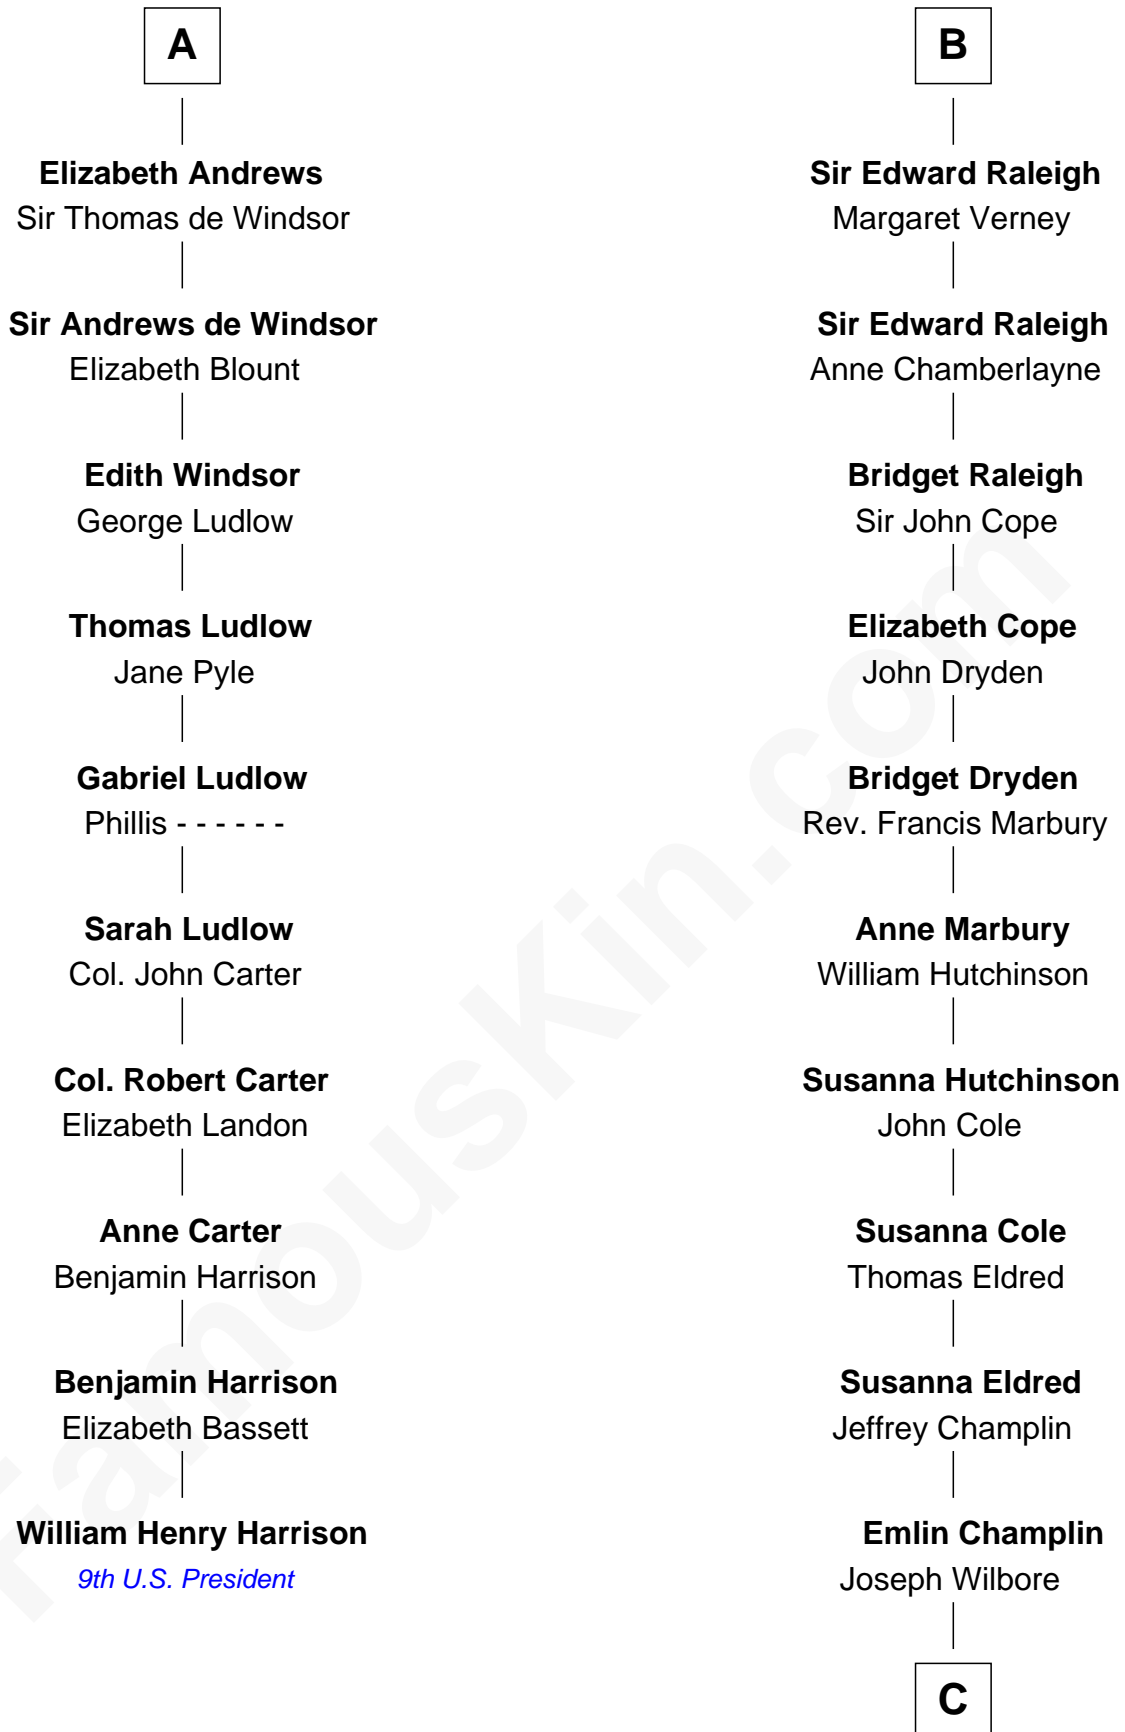

FamousKin.com
Relationship Chart of
William Henry Harrison
9th U.S. President

16th cousin 4 times removed of
Shanghai Pierce
Texas Cattleman

Sir Hugh le Despencer
 Aveline Basset

Eleanor le Despencer
 Sir Hugh de Courtenay

A

Sir Hugh le Despencer
 Isabella de Beauchamp

Hugh le Despencer
 Eleanor de Clare

Sir Edward le Despencer
 Anne de Ferrers

Edward Despencer
 Elizabeth Burghersh

Margaret Despencer
 Robert de Ferrers

Phillippa Ferrers
 Sir Thomas Greene

Elizabeth Greene
 William Raleigh

B

C

—
Ambless Wilbore
Nathaniel Stoddard

—
Susanna Stoddard
Isaac Pearce

—
Jonathan D. Pearce
Hanna Phillips Head

—
Shanghai Pierce
Texas Cattleman

FamousKin.com