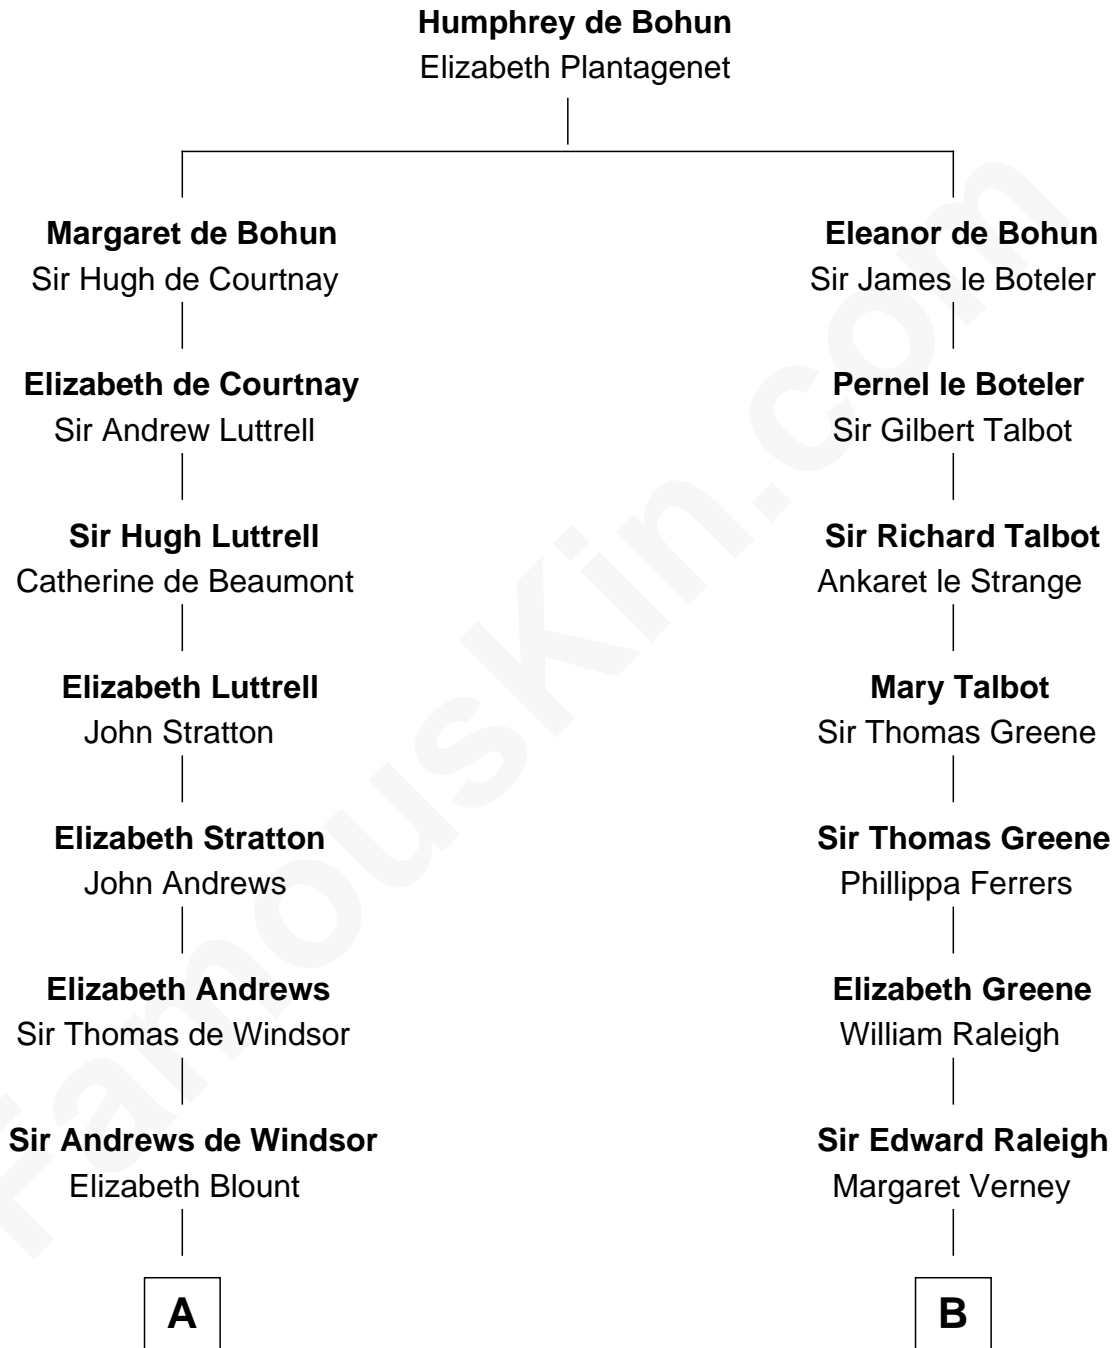

**FamousKin.com**  
**Relationship Chart of**  
**William Henry Harrison**  
*9th U.S. President*

**14th cousin 5 times removed of**  
**Shanghai Pierce**  
*Texas Cattleman*

**C**

**Susanna Stoddard**

Isaac Pearce

**Jonathan D. Pearce**

Hanna Phillips Head

**Shanghai Pierce**

*Texas Cattleman*

FamousKin.com