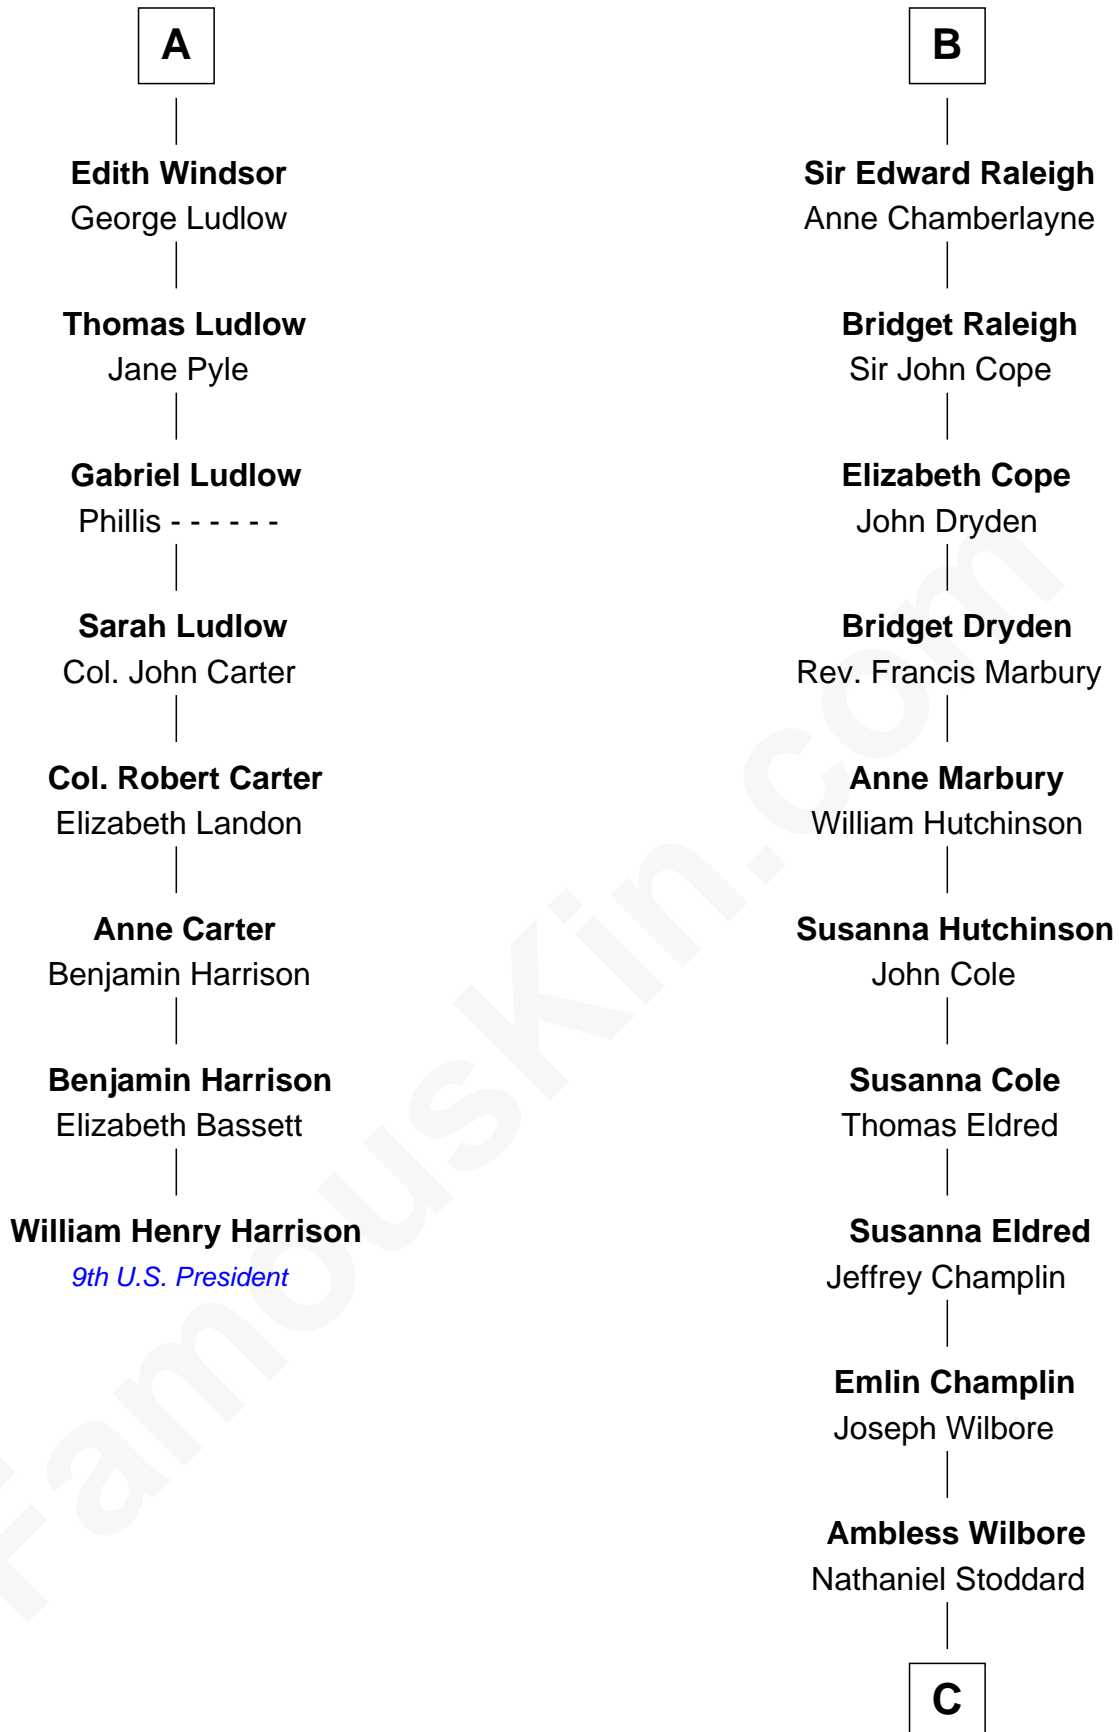

**FamousKin.com**  
**Relationship Chart of**  
**William Henry Harrison**  
*9th U.S. President*

**14th cousin 5 times removed of**  
**Shanghai Pierce**  
*Texas Cattleman*

**C**

**Susanna Stoddard**

Isaac Pearce

**Jonathan D. Pearce**

Hanna Phillips Head

**Shanghai Pierce**

*Texas Cattleman*

FamousKin.com