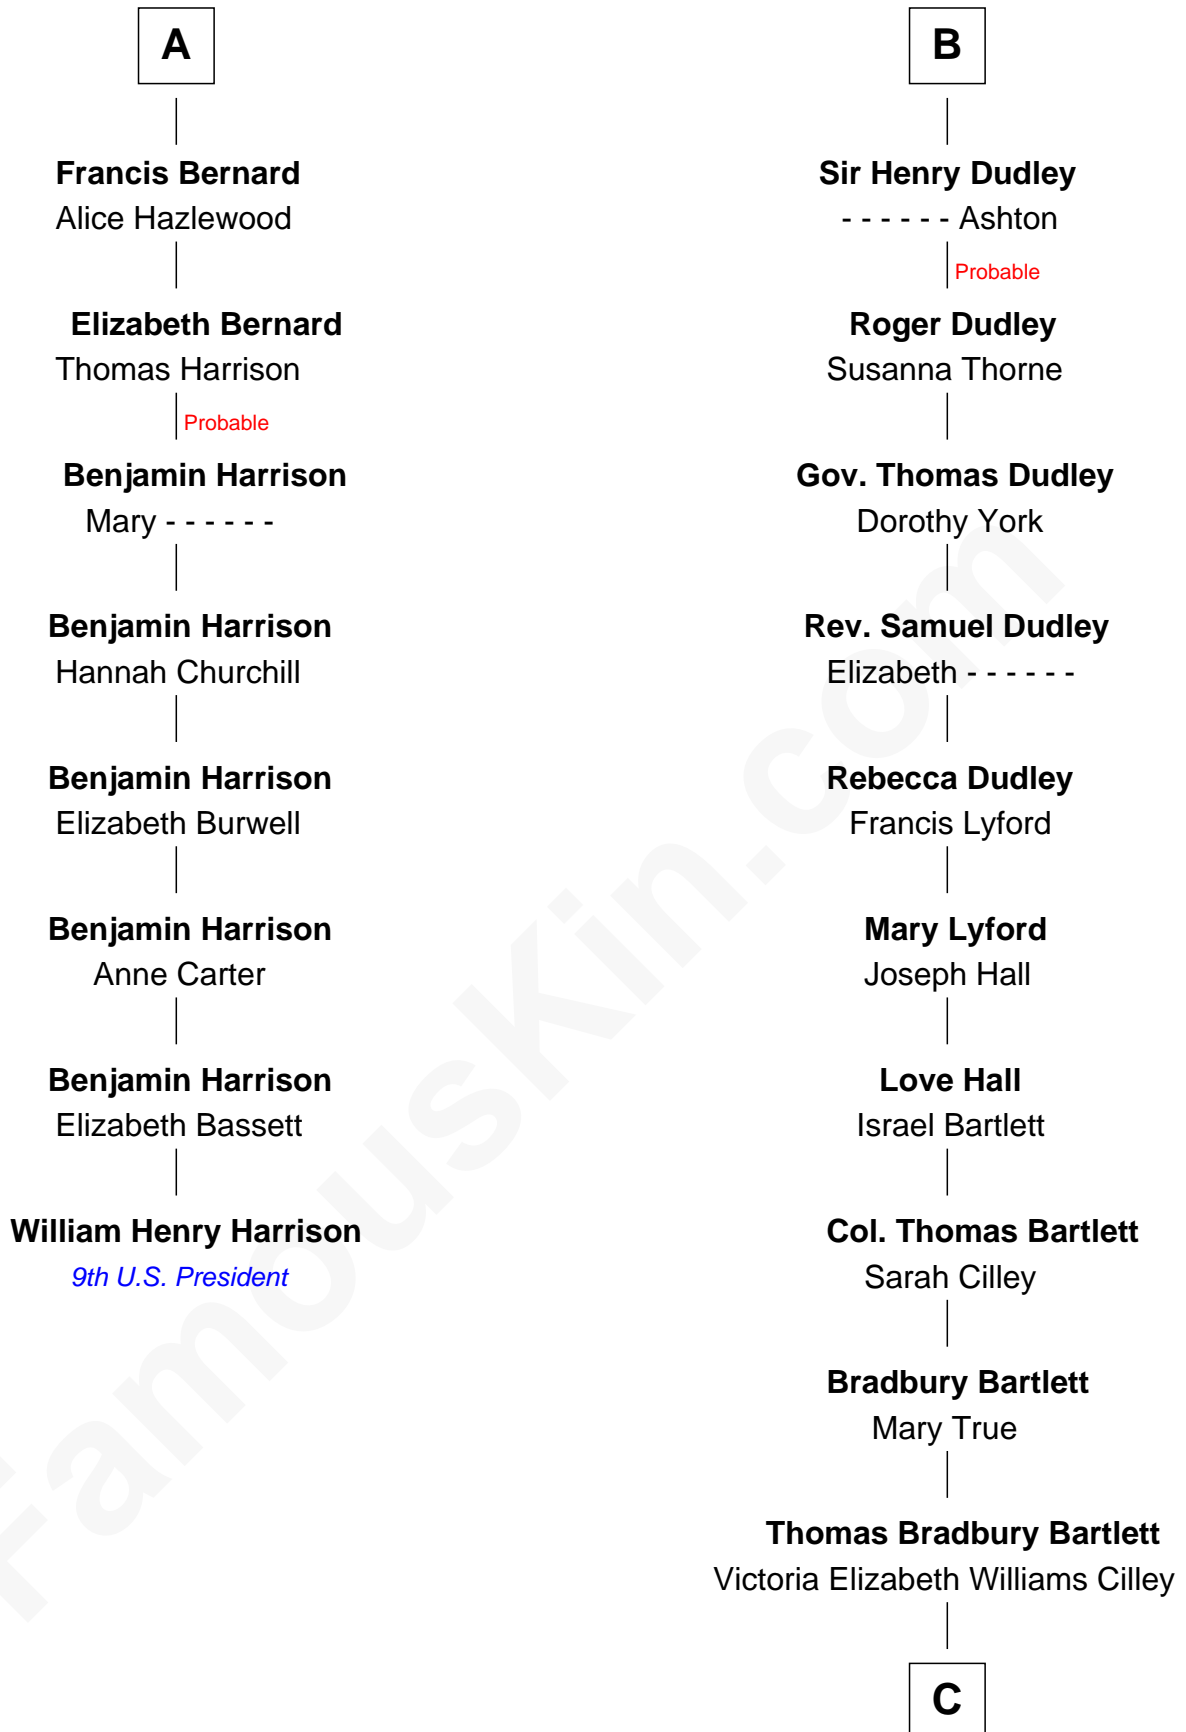

FamousKin.com
Relationship Chart of
William Henry Harrison
9th U.S. President

14th cousin 5 times removed of
Alan Shepard
Mercury and Apollo Astronaut

C

Annie Elizabeth Bartlett
Frederick Johnson Shepard

Alan Bartlett Shepard
Pauline Renza Emerson

Alan Shepard
Mercury and Apollo Astronaut

FamousKin.com