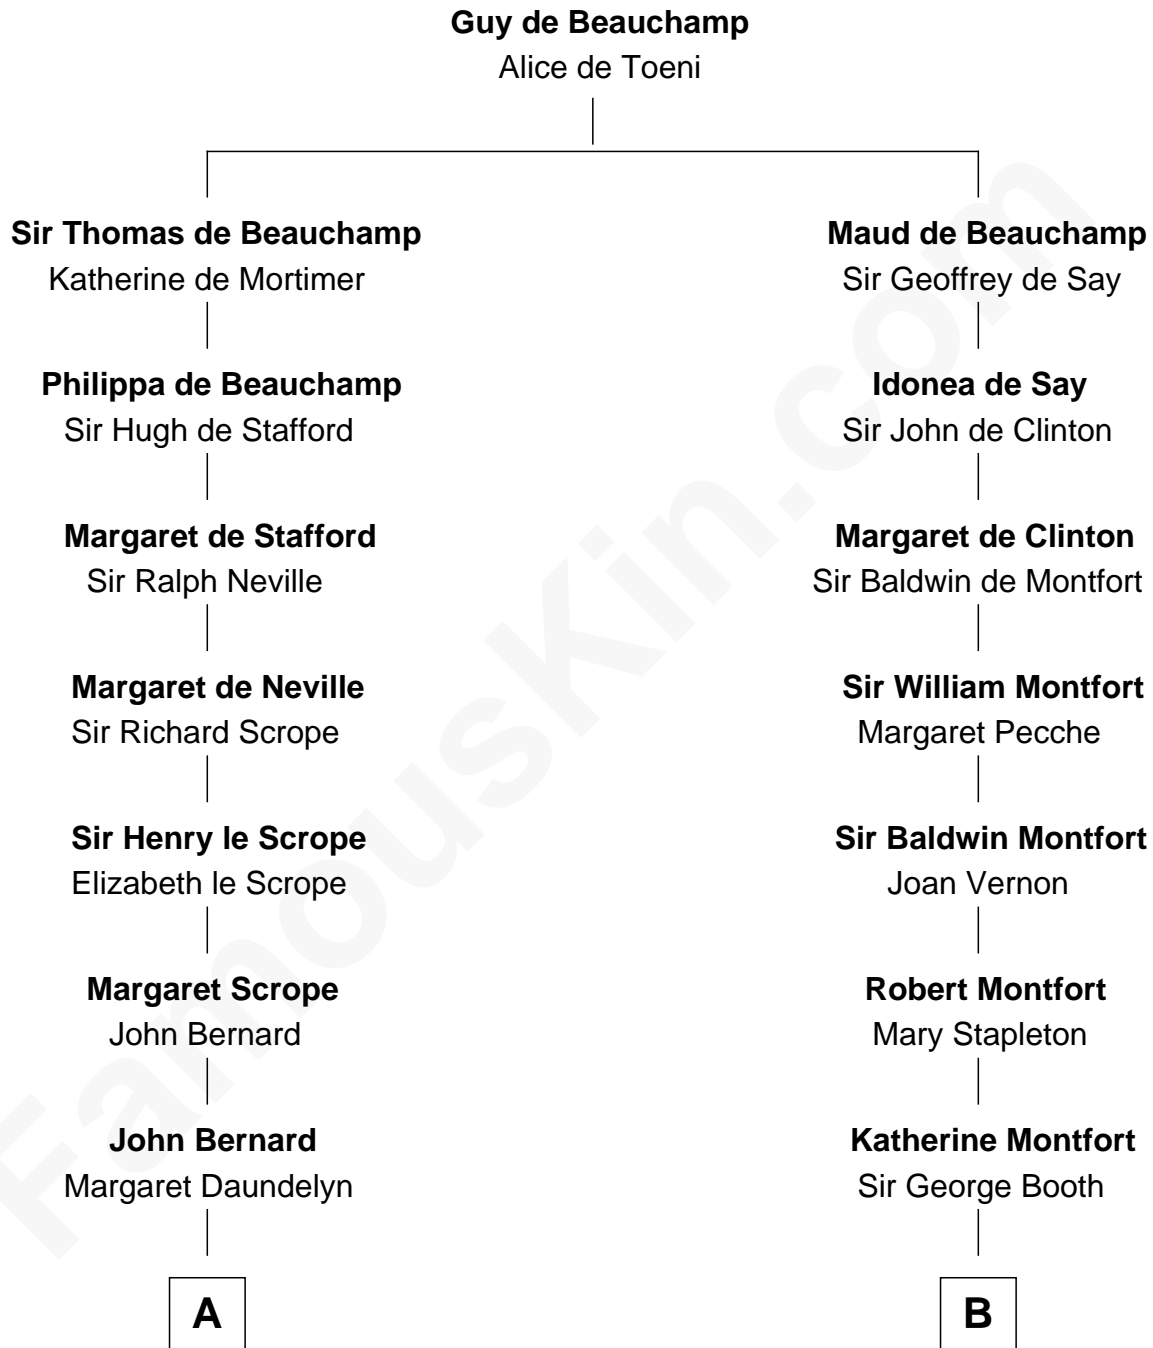

FamousKin.com
Relationship Chart of
William Henry Harrison
9th U.S. President

15th cousin 6 times removed of
Christian Herter
59th Governor of Massachusetts

C

|
Sarah Fiske
Erastus Miles

|
Archibald Miles
Mary Treese

|
Mary Miles
Christian Herter

|
Albert Herter
Adele McGinnis

|
Christian Herter
59th Governor of Massachusetts