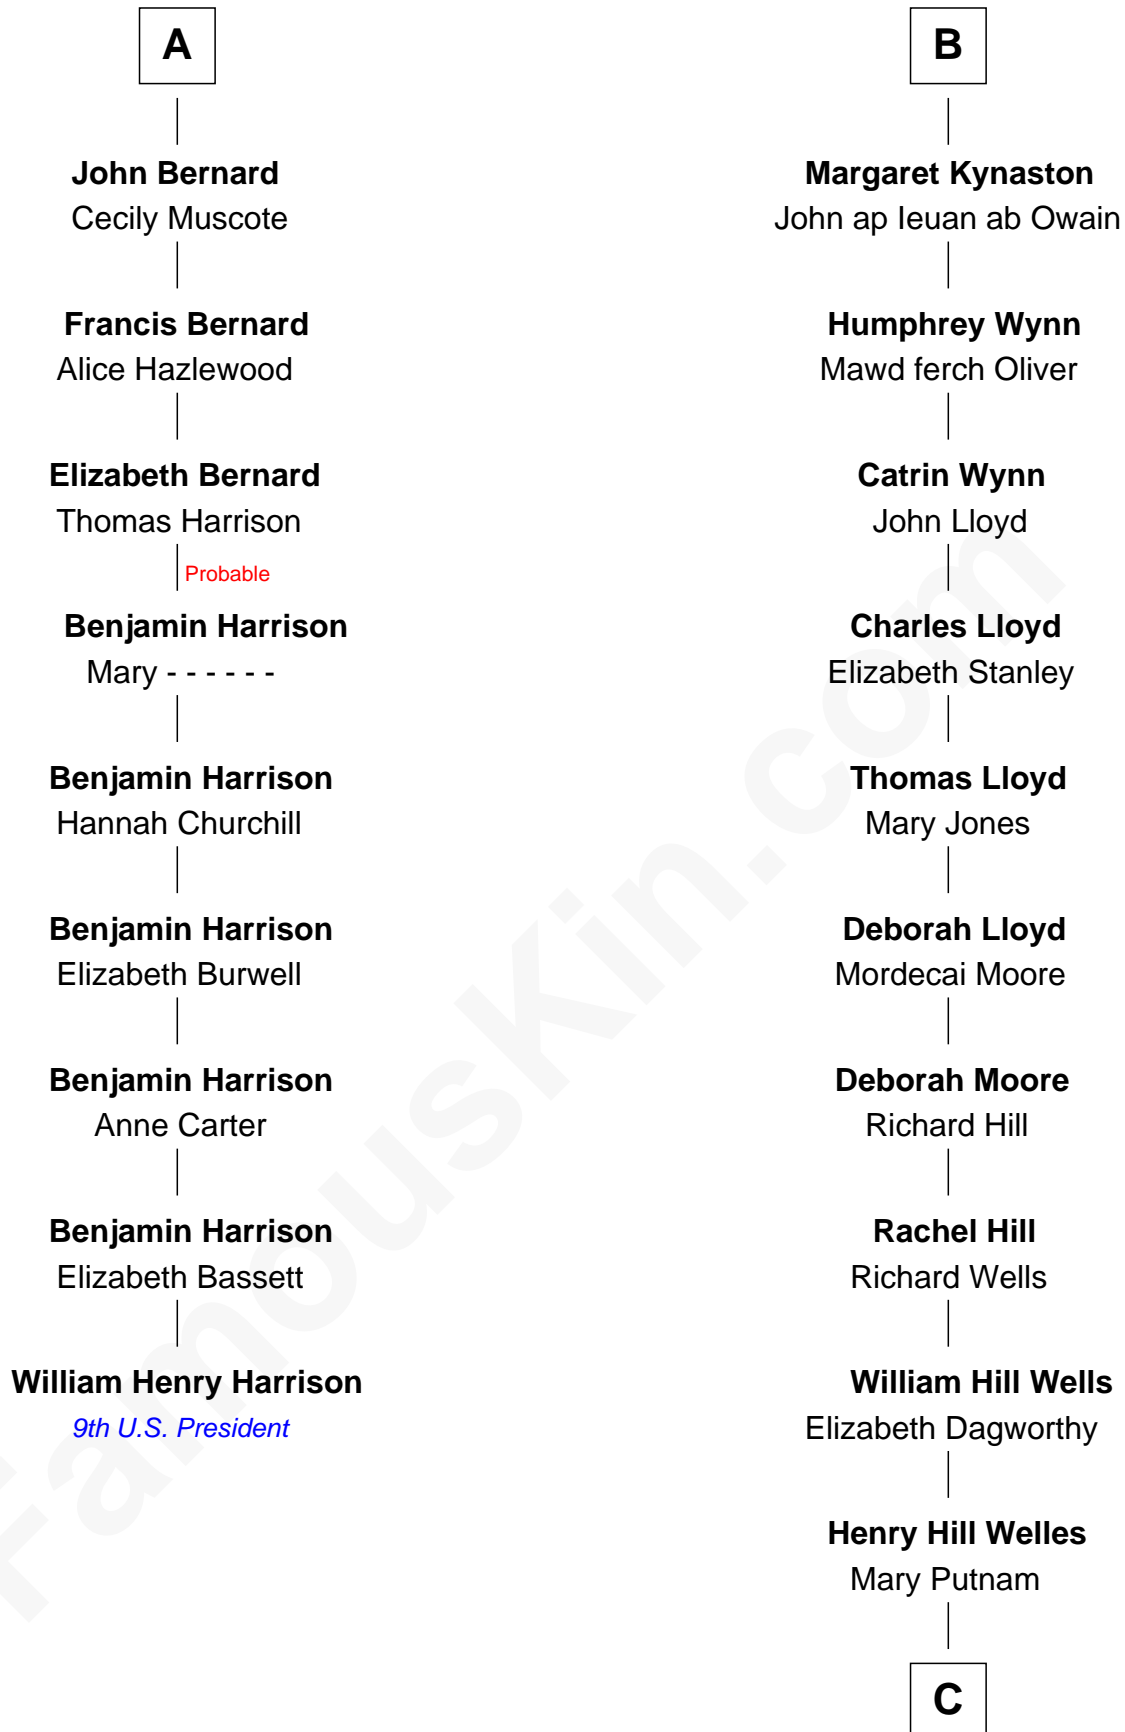

FamousKin.com
Relationship Chart of
William Henry Harrison
9th U.S. President

15th cousin 4 times removed of
Orson Welles
Radio, Stage, and Movie Actor

Bartholomew de Badlesmere
 Margaret de Clare

Margery de Badlesmere

Sir Henry le Scrope

Margaret Scrope

John Bernard

John Bernard

Margaret Daundelyn

A

Elizabeth de Badlesmere

Sir William de Bohun

Humphrey de Bohun

Joan Fitzalan

Mary de Bohun

Henry IV, King of England

Humphrey Plantagenet

Antigone Plantagenet

Henry Grey

Elizabeth Grey

Sir Roger Kynaston

Humphrey Kynaston

Elsbeth ferch Maredudd

B

C

Richard Jones Welles

Mary Blanche Head

Richard Head Welles