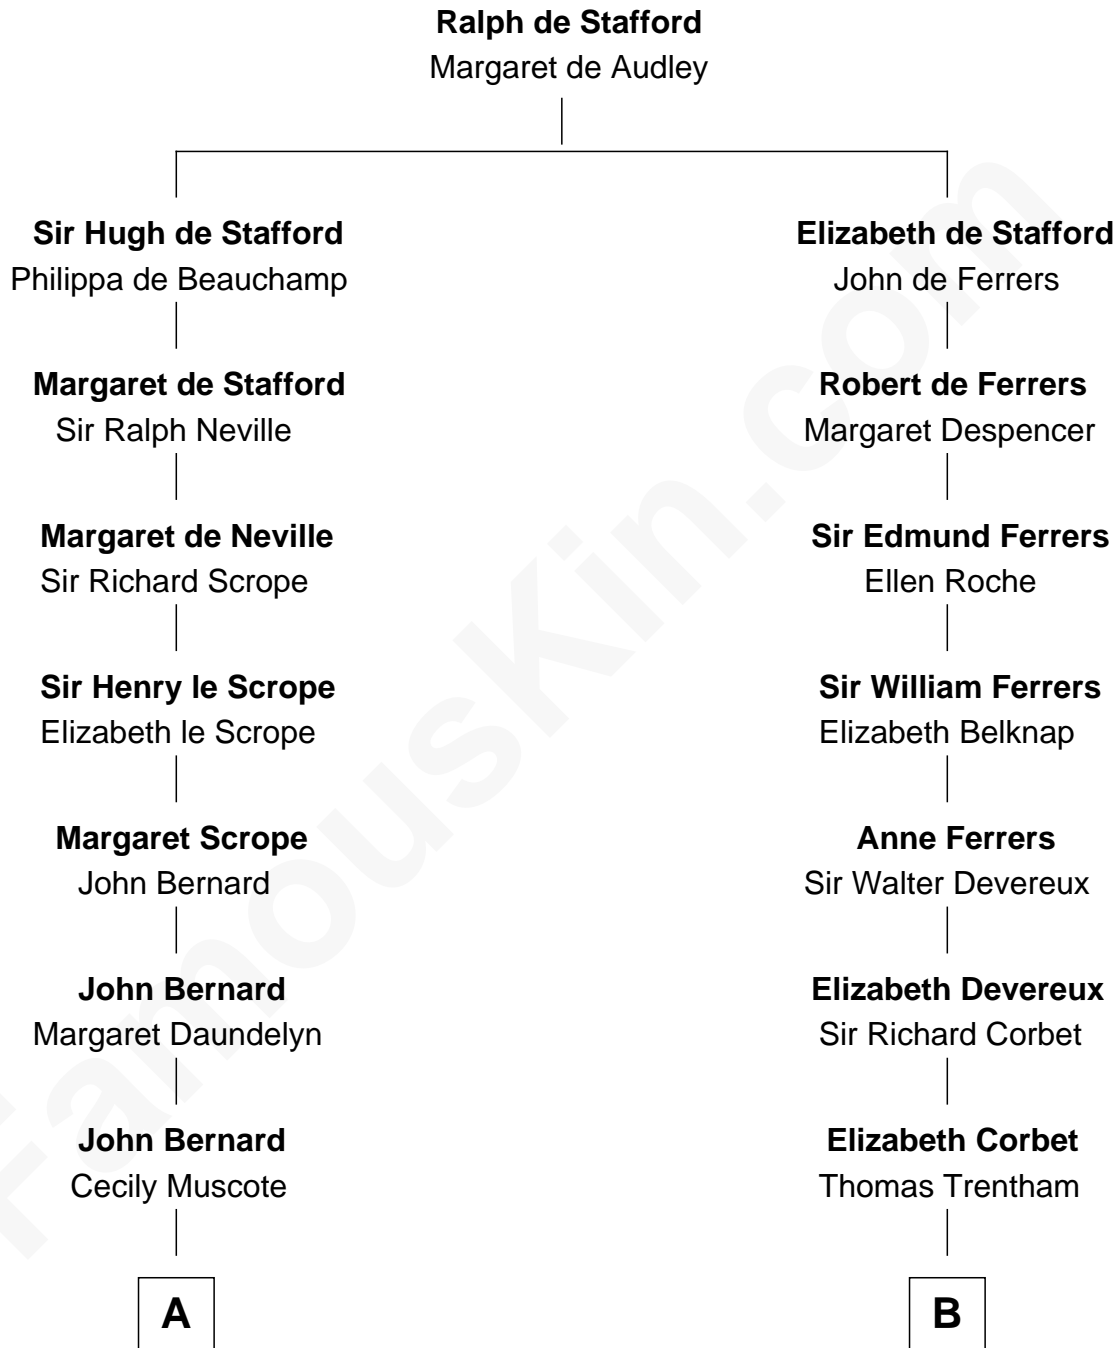

**FamousKin.com**  
**Relationship Chart of**  
**William Henry Harrison**  
*9th U.S. President*

**14th cousin 5 times removed of**  
**Orson Welles**  
*Radio, Stage, and Movie Actor*

**C**

Richard Jones Welles

Mary Blanche Head

Richard Head Welles

Beatrice Ives

Orson Welles

*Radio, Stage, and Movie Actor*

FamousKin.com