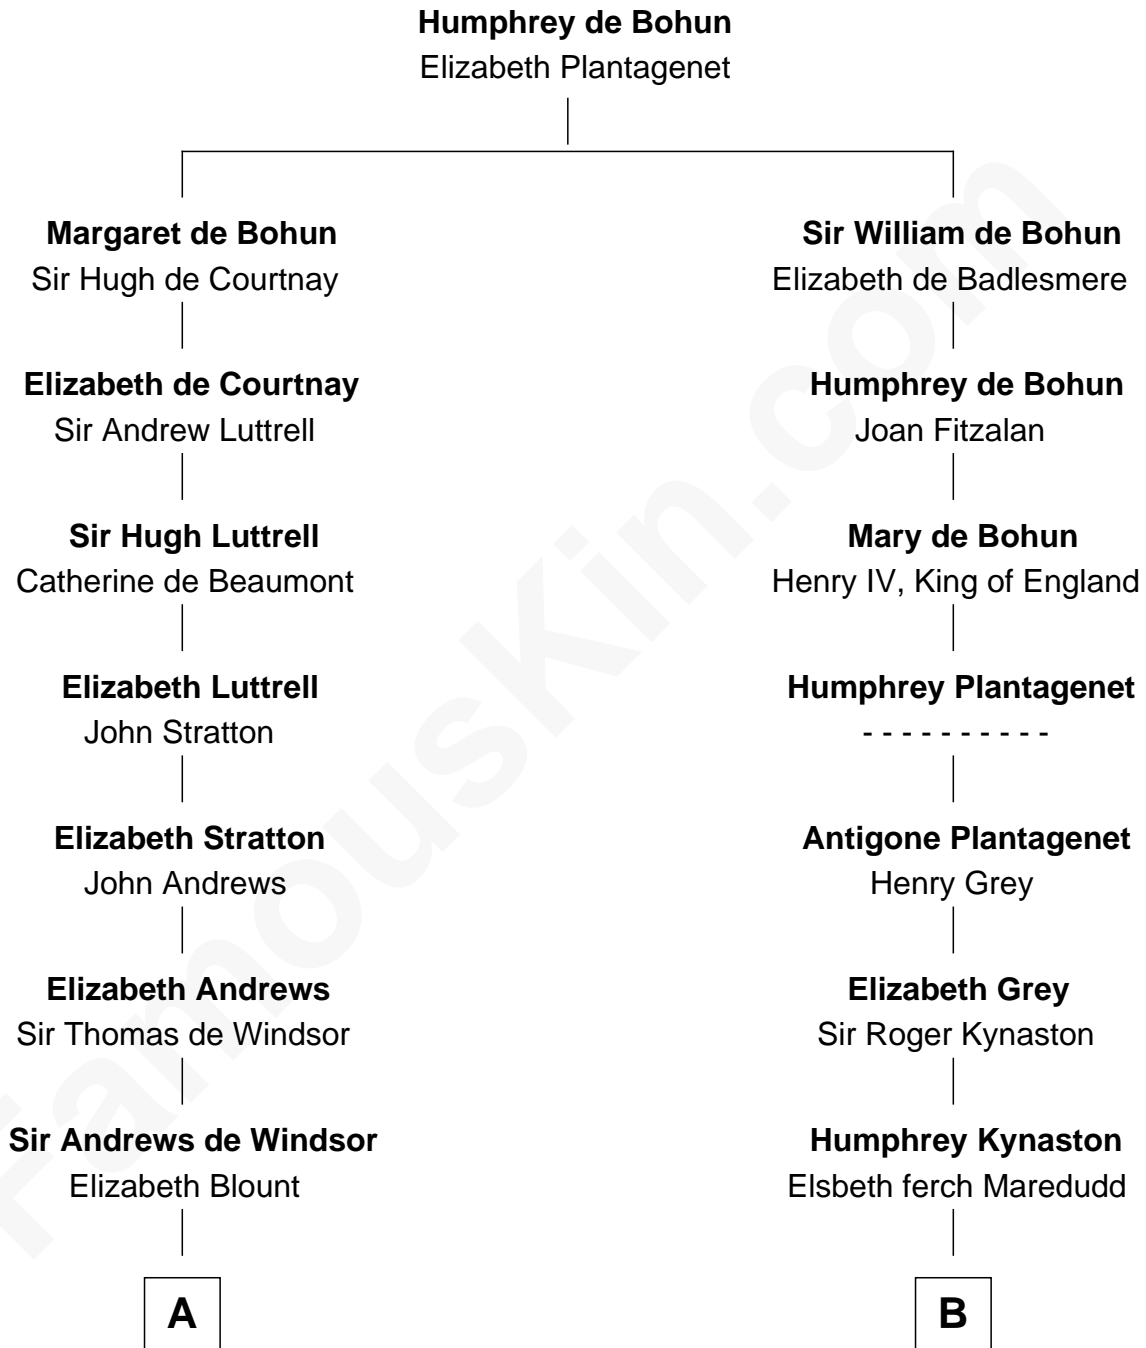

FamousKin.com
Relationship Chart of
William Henry Harrison
9th U.S. President

14th cousin 5 times removed of
Orson Welles
Radio, Stage, and Movie Actor

C

Richard Jones Welles

Mary Blanche Head

Richard Head Welles