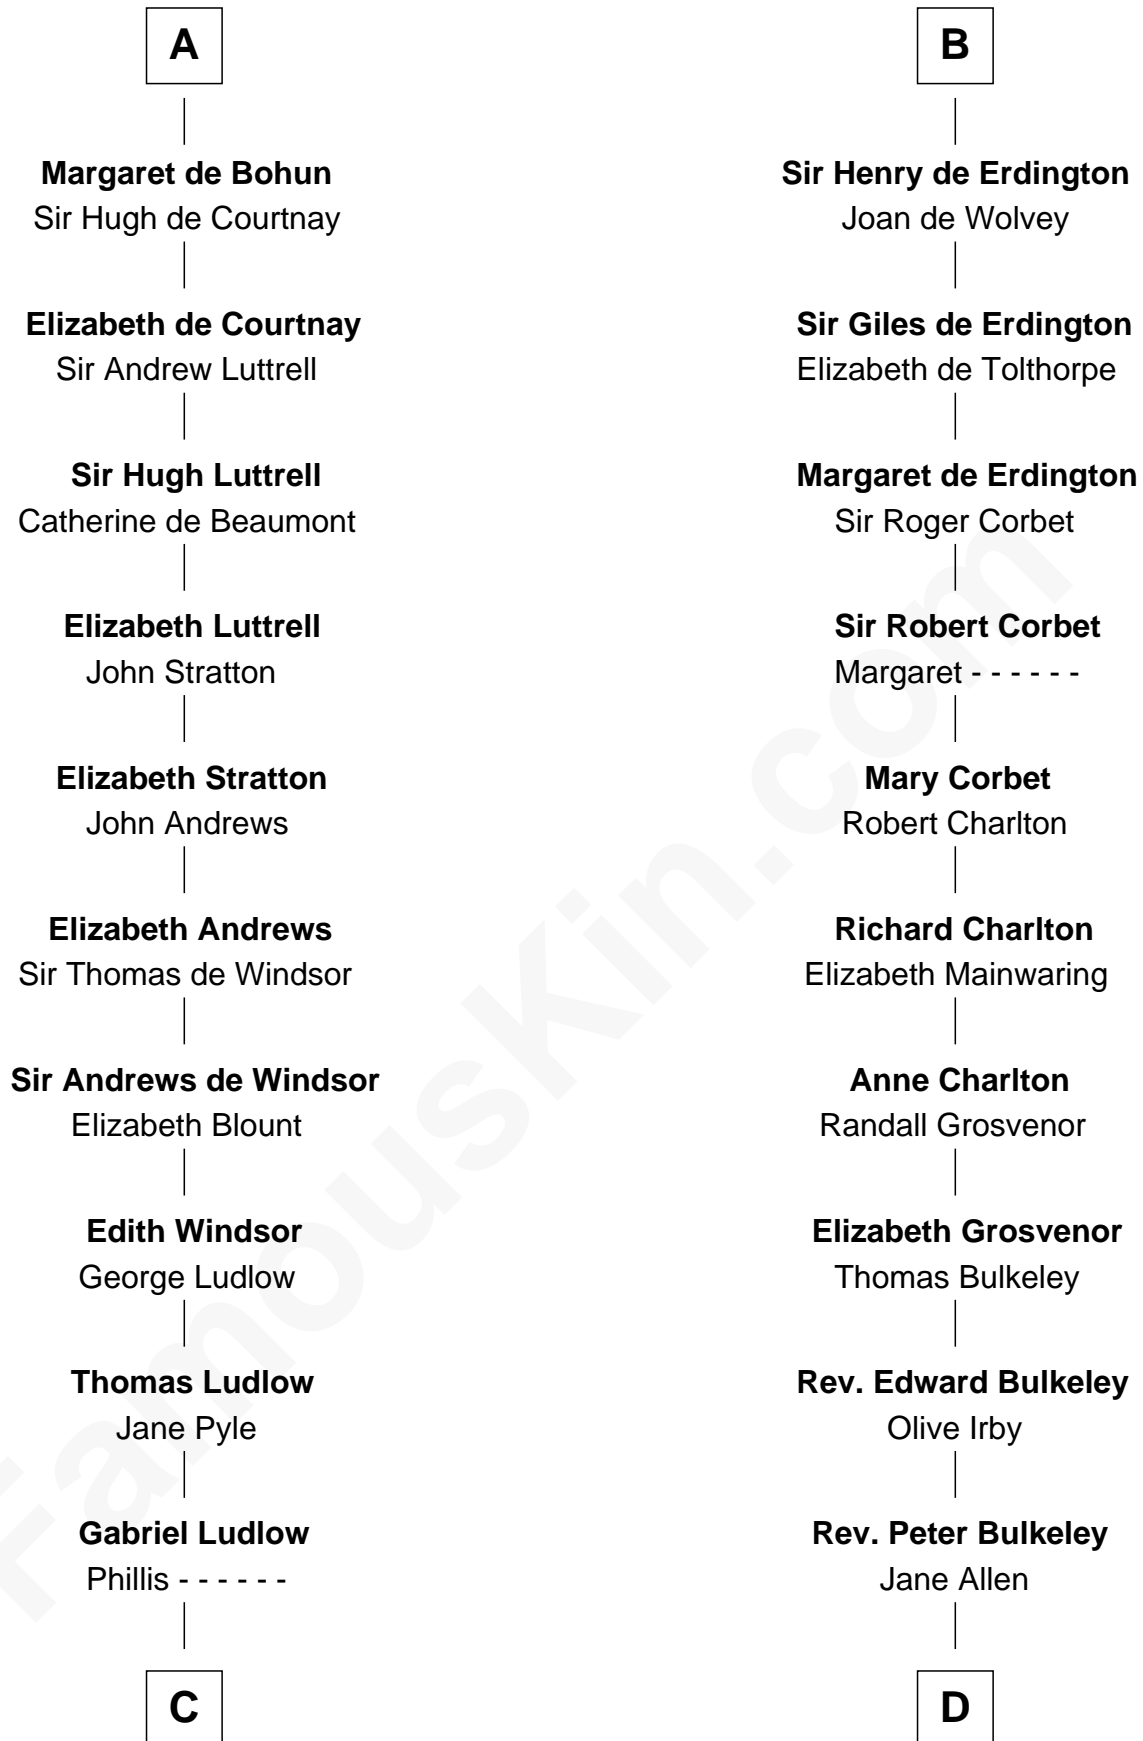

FamousKin.com

Relationship Chart of

William Henry Harrison

9th U.S. President

21st cousin of

John Hancock

Signer of the Declaration of Independence

C

Sarah Ludlow
Col. John Carter

Col. Robert Carter
Elizabeth Landon

Anne Carter
Benjamin Harrison

Benjamin Harrison
Elizabeth Bassett

William Henry Harrison
9th U.S. President

D

Rev. Edward Bulkeley
Lucian - - - - -