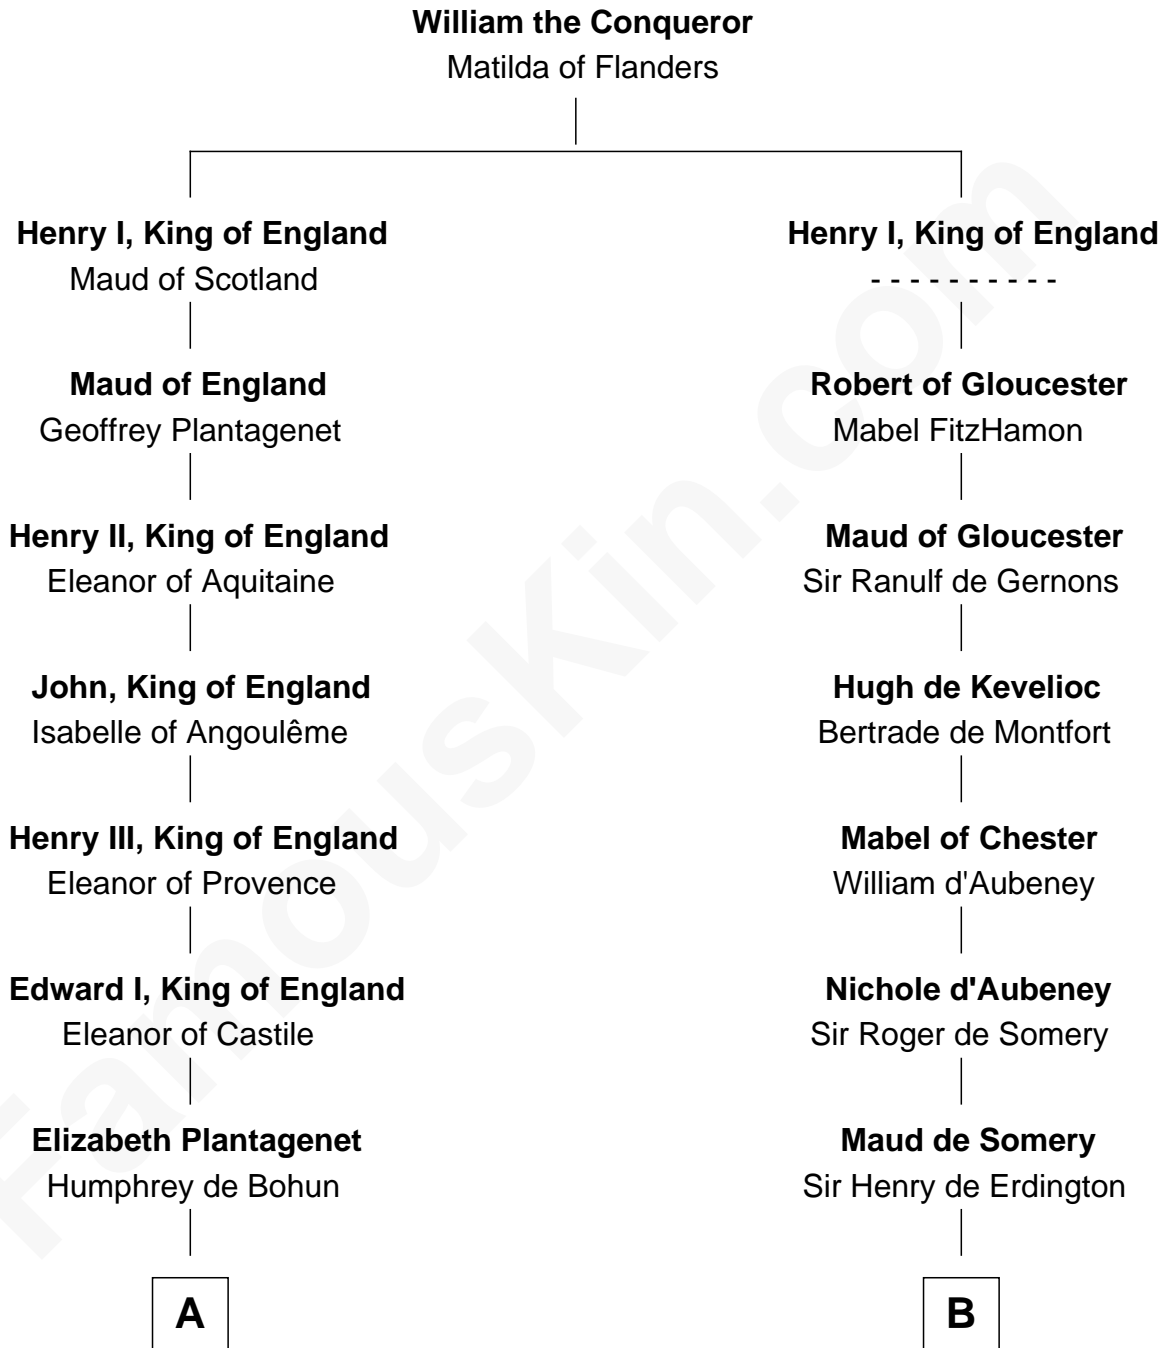

FamousKin.com

Relationship Chart of

William Henry Harrison

9th U.S. President

21st cousin of

John Hancock

Signer of the Declaration of Independence

C

Sarah Ludlow
Col. John Carter

Col. Robert Carter
Elizabeth Landon

Anne Carter
Benjamin Harrison

Benjamin Harrison
Elizabeth Bassett

William Henry Harrison
9th U.S. President

D

Rev. Edward Bulkeley
Lucian - - - - -