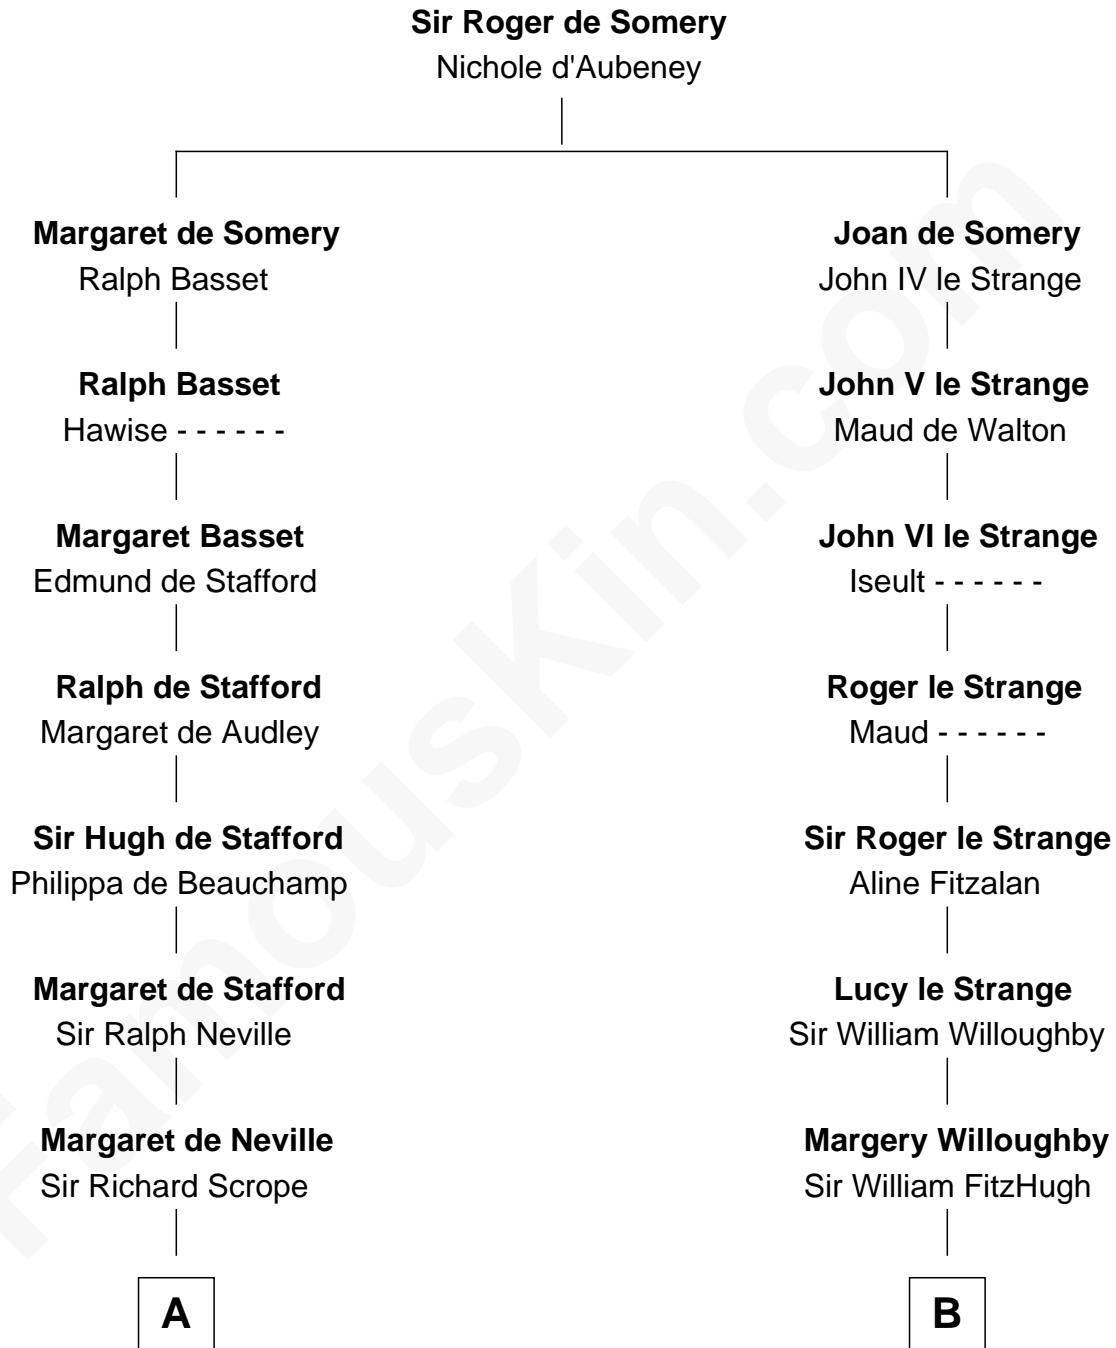

FamousKin.com
Relationship Chart of
William Henry Harrison
9th U.S. President

10th cousin 8 times removed of
Catherine Parr
6th Wife of King Henry VIII

C

Benjamin Harrison

Elizabeth Bassett

William Henry Harrison

9th U.S. President

FamousKin.com