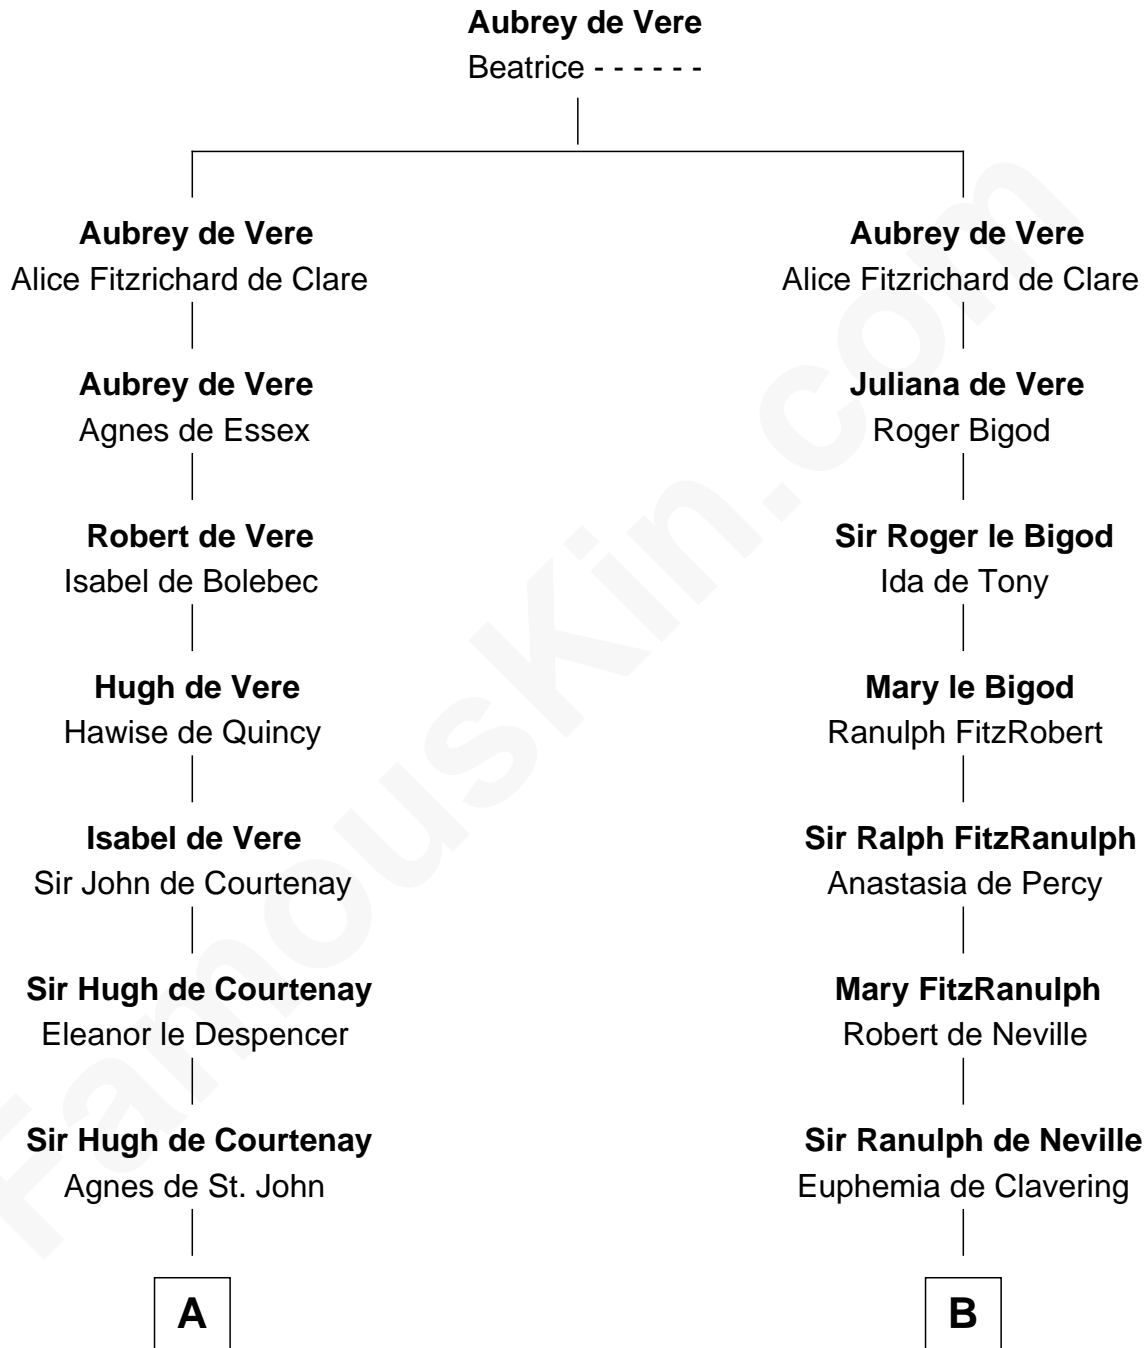

FamousKin.com
Relationship Chart of
William Henry Harrison
9th U.S. President

14th cousin 7 times removed of

Catherine Parr
6th Wife of King Henry VIII

C

—
Sarah Ludlow
Col. John Carter

—
Col. Robert Carter
Elizabeth Landon

—
Anne Carter
Benjamin Harrison

—
Benjamin Harrison
Elizabeth Bassett

—
William Henry Harrison
9th U.S. President

FamousKin.com