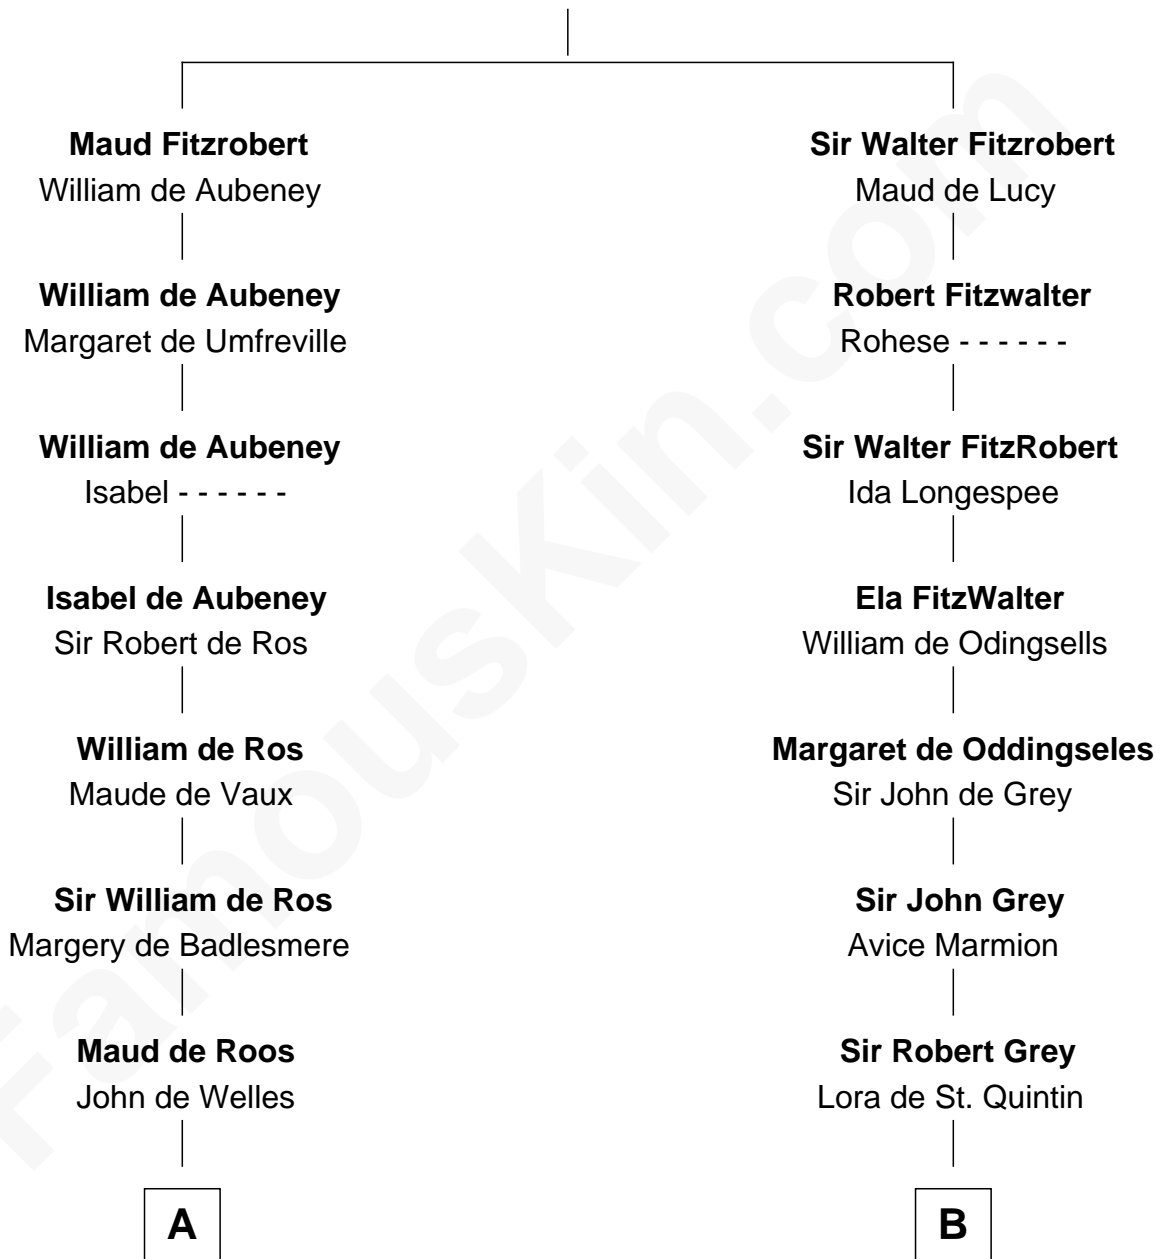

FamousKin.com
Relationship Chart of
William Henry Harrison
9th U.S. President

12th cousin 8 times removed of

Catherine Parr
6th Wife of King Henry VIII

Robert Fitzrichard
 Maud de St. Liz

C

—
Benjamin Harrison

Elizabeth Burwell

—
Benjamin Harrison

Anne Carter

—
Benjamin Harrison

Elizabeth Bassett

—
William Henry Harrison

9th U.S. President

FamousKin.com