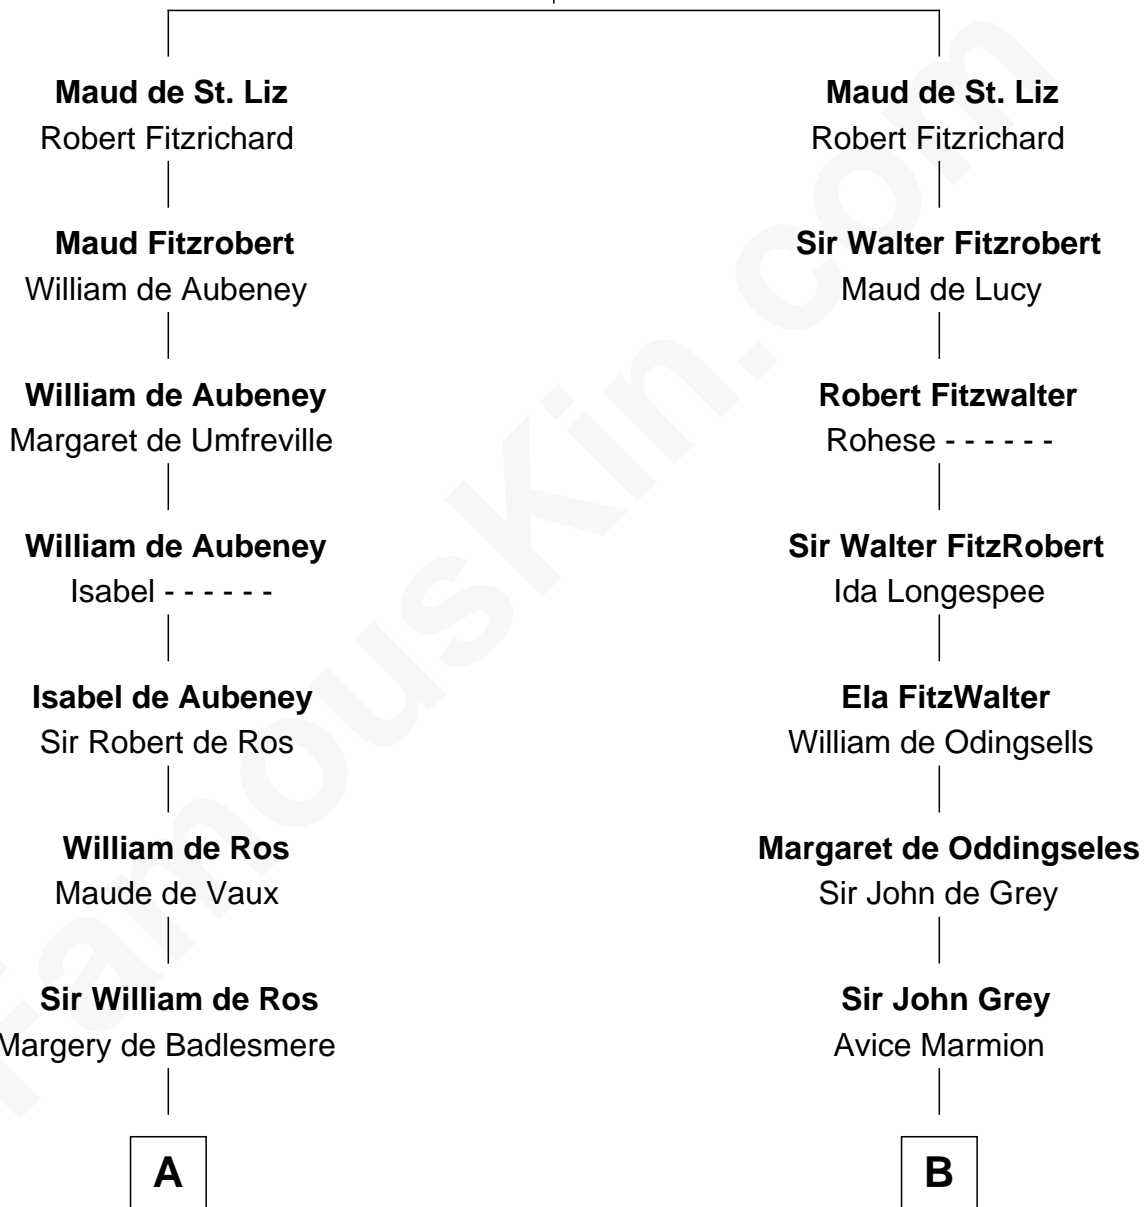

**FamousKin.com**  
**Relationship Chart of**  
**William Henry Harrison**  
*9th U.S. President*

**13th cousin 8 times removed of**  
**Catherine Parr**  
*6th Wife of King Henry VIII*

**Simon I de St. Liz**  
Maud of Northumberland

**C**

**Benjamin Harrison**

Hannah Churchill

**Benjamin Harrison**

Elizabeth Burwell

**Benjamin Harrison**

Anne Carter

**Benjamin Harrison**

Elizabeth Bassett

**William Henry Harrison**

*9th U.S. President*

FamousKin.com