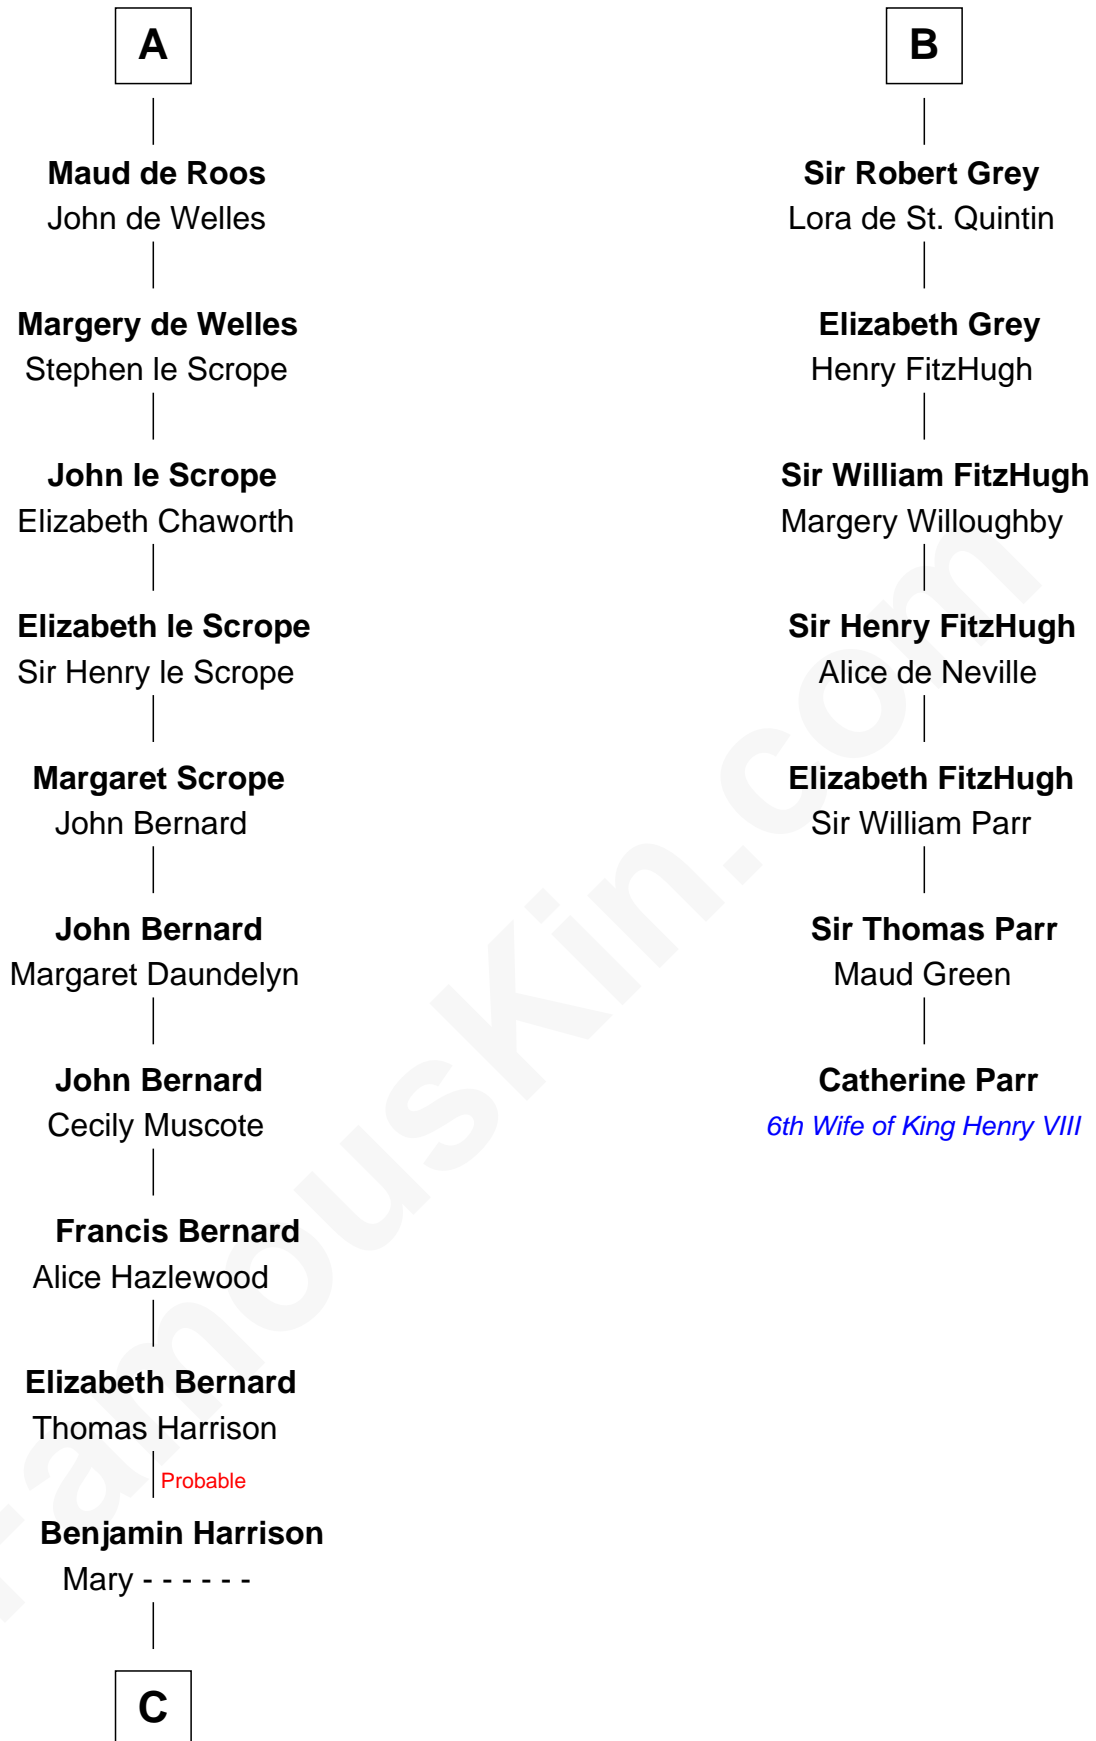

**FamousKin.com**  
**Relationship Chart of**  
**William Henry Harrison**  
*9th U.S. President*

**13th cousin 8 times removed of**  
**Catherine Parr**  
*6th Wife of King Henry VIII*

**Simon I de St. Liz**  
Maud of Northumberland

**C**

**Benjamin Harrison**

Hannah Churchill

**Benjamin Harrison**

Elizabeth Burwell

**Benjamin Harrison**

Anne Carter

**Benjamin Harrison**

Elizabeth Bassett

**William Henry Harrison**

*9th U.S. President*

FamousKin.com