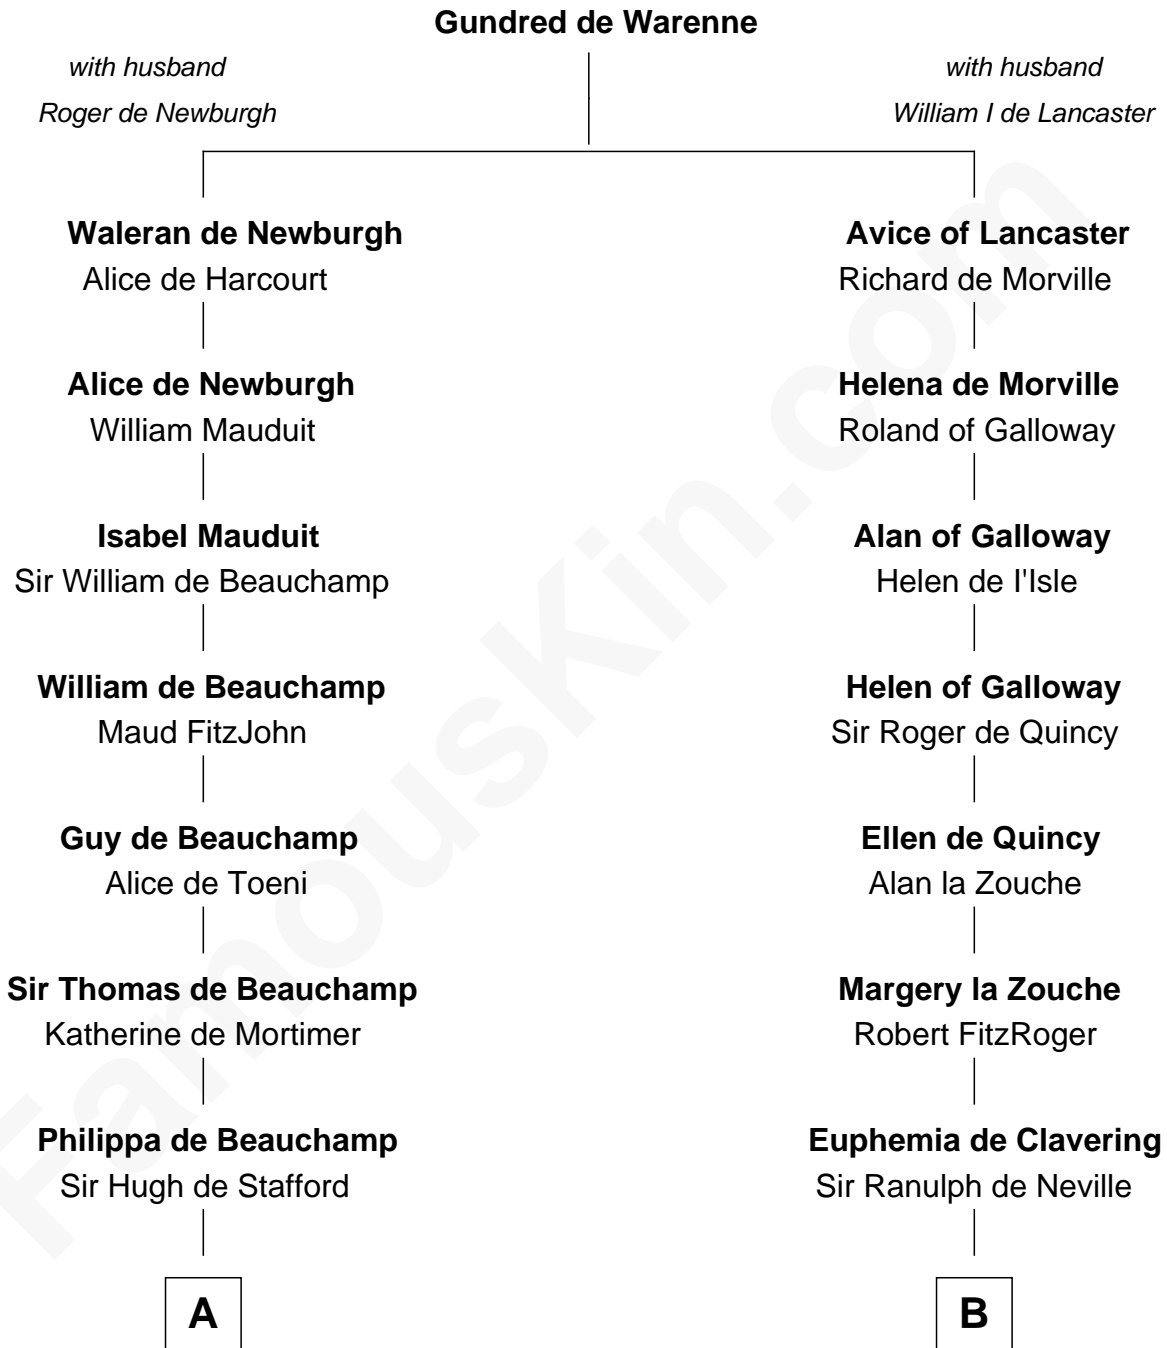

**FamousKin.com**  
**Relationship Chart of**  
**William Henry Harrison**  
*9th U.S. President*

**14th cousin 6 times removed of**  
**Catherine Parr**  
*6th Wife of King Henry VIII*

**C**

—  
**Benjamin Harrison**

Elizabeth Burwell

—  
**Benjamin Harrison**

Anne Carter

—  
**Benjamin Harrison**

Elizabeth Bassett

—  
**William Henry Harrison**

*9th U.S. President*

FamousKin.com