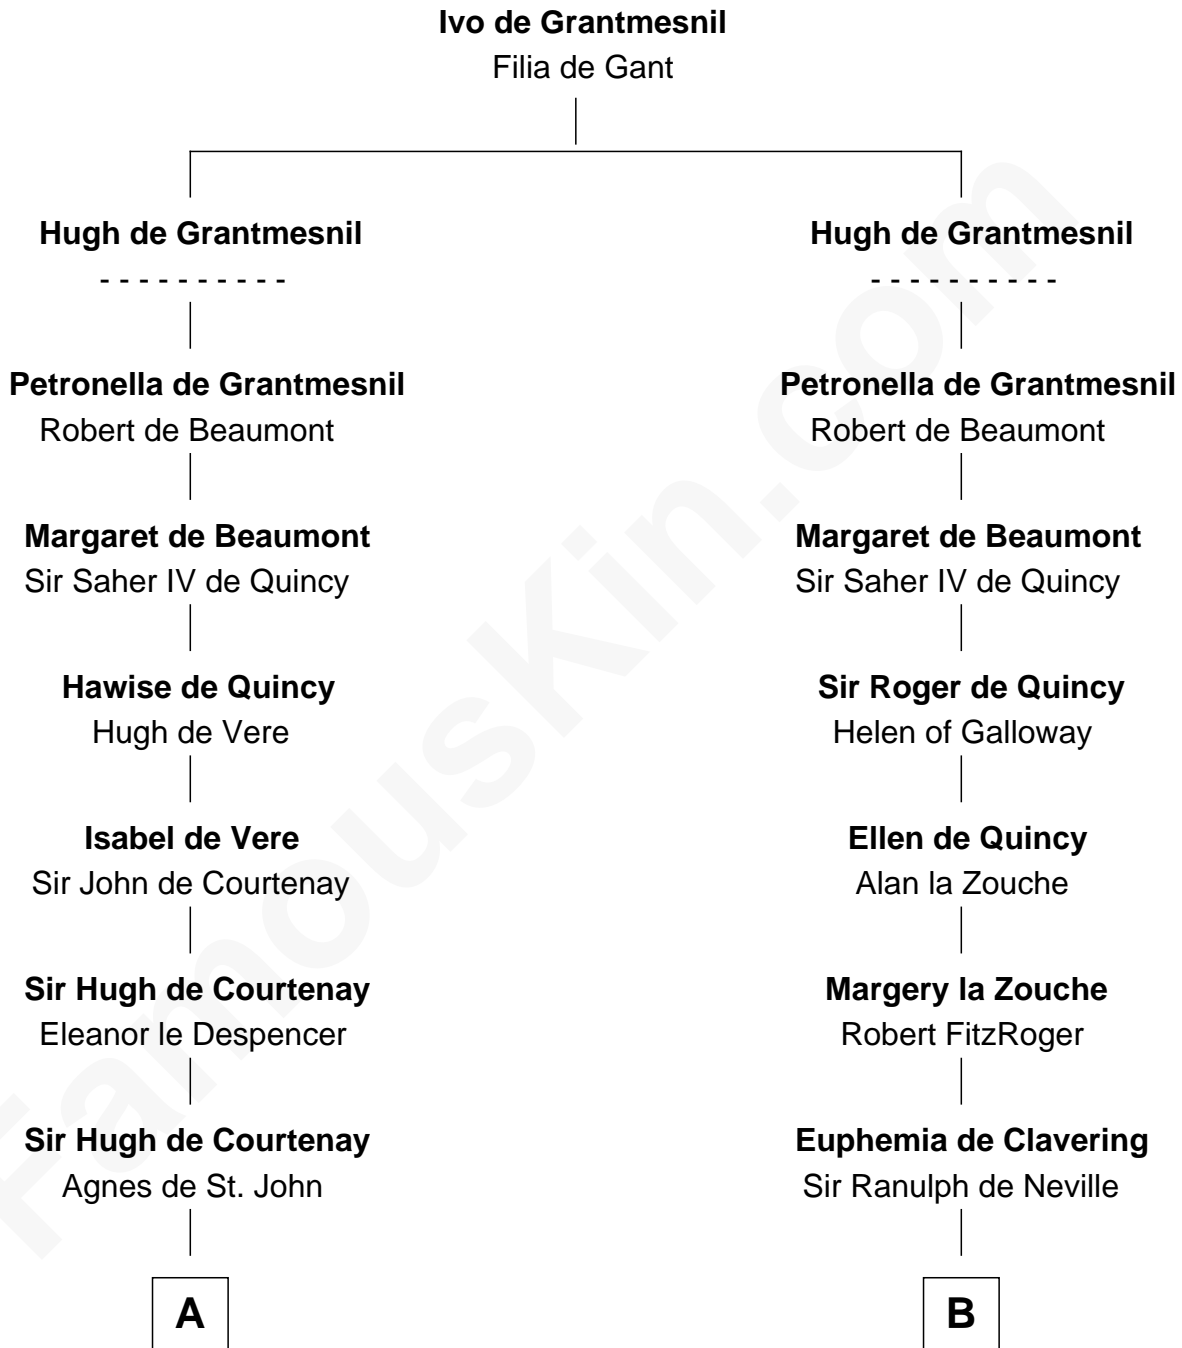

**FamousKin.com**  
**Relationship Chart of**  
**William Henry Harrison**  
*9th U.S. President*

14th cousin 7 times removed of

**Catherine Parr**  
*6th Wife of King Henry VIII*

**C**

**Sarah Ludlow**  
Col. John Carter

**Col. Robert Carter**  
Elizabeth Landon

**Anne Carter**  
Benjamin Harrison

**Benjamin Harrison**  
Elizabeth Bassett

**William Henry Harrison**  
*9th U.S. President*

FamousKin.com