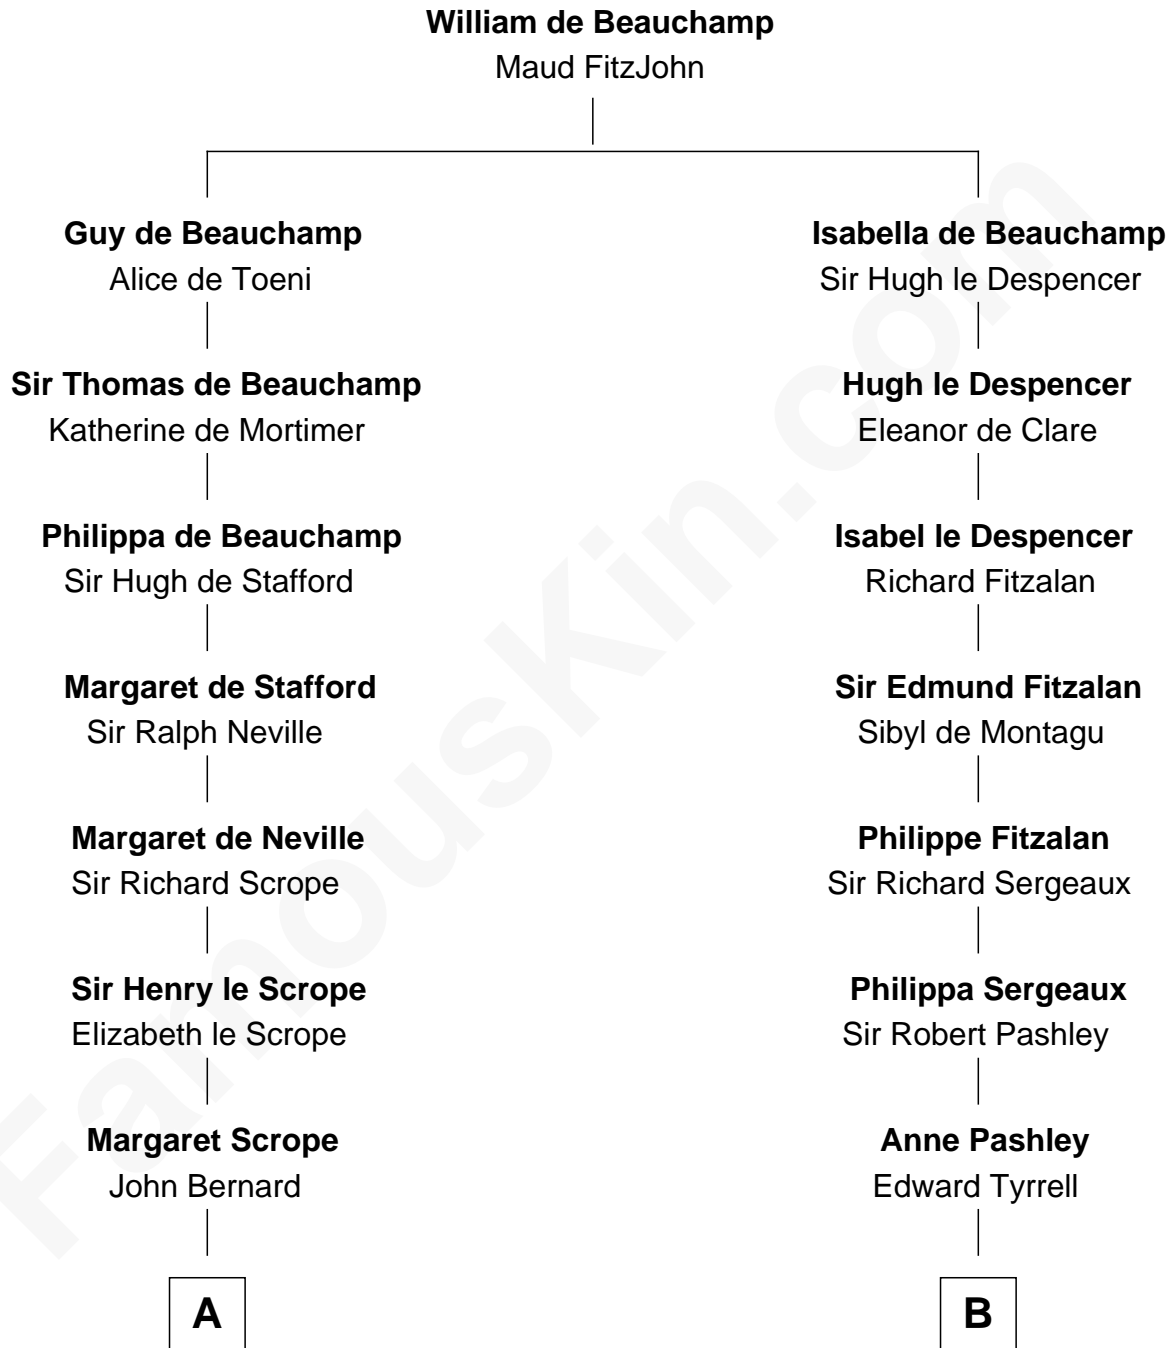

FamousKin.com
Relationship Chart of
William Henry Harrison
9th U.S. President

16th cousin 4 times removed of
General James Longstreet
Confederate Army - U.S. Civil War

C

Deliverance Coward

James FitzRandolph

Hannah FitzRandolph

William Longstreet

James Longstreet

Mary Anna Dent

General James Longstreet

Confederate Army - U.S. Civil War