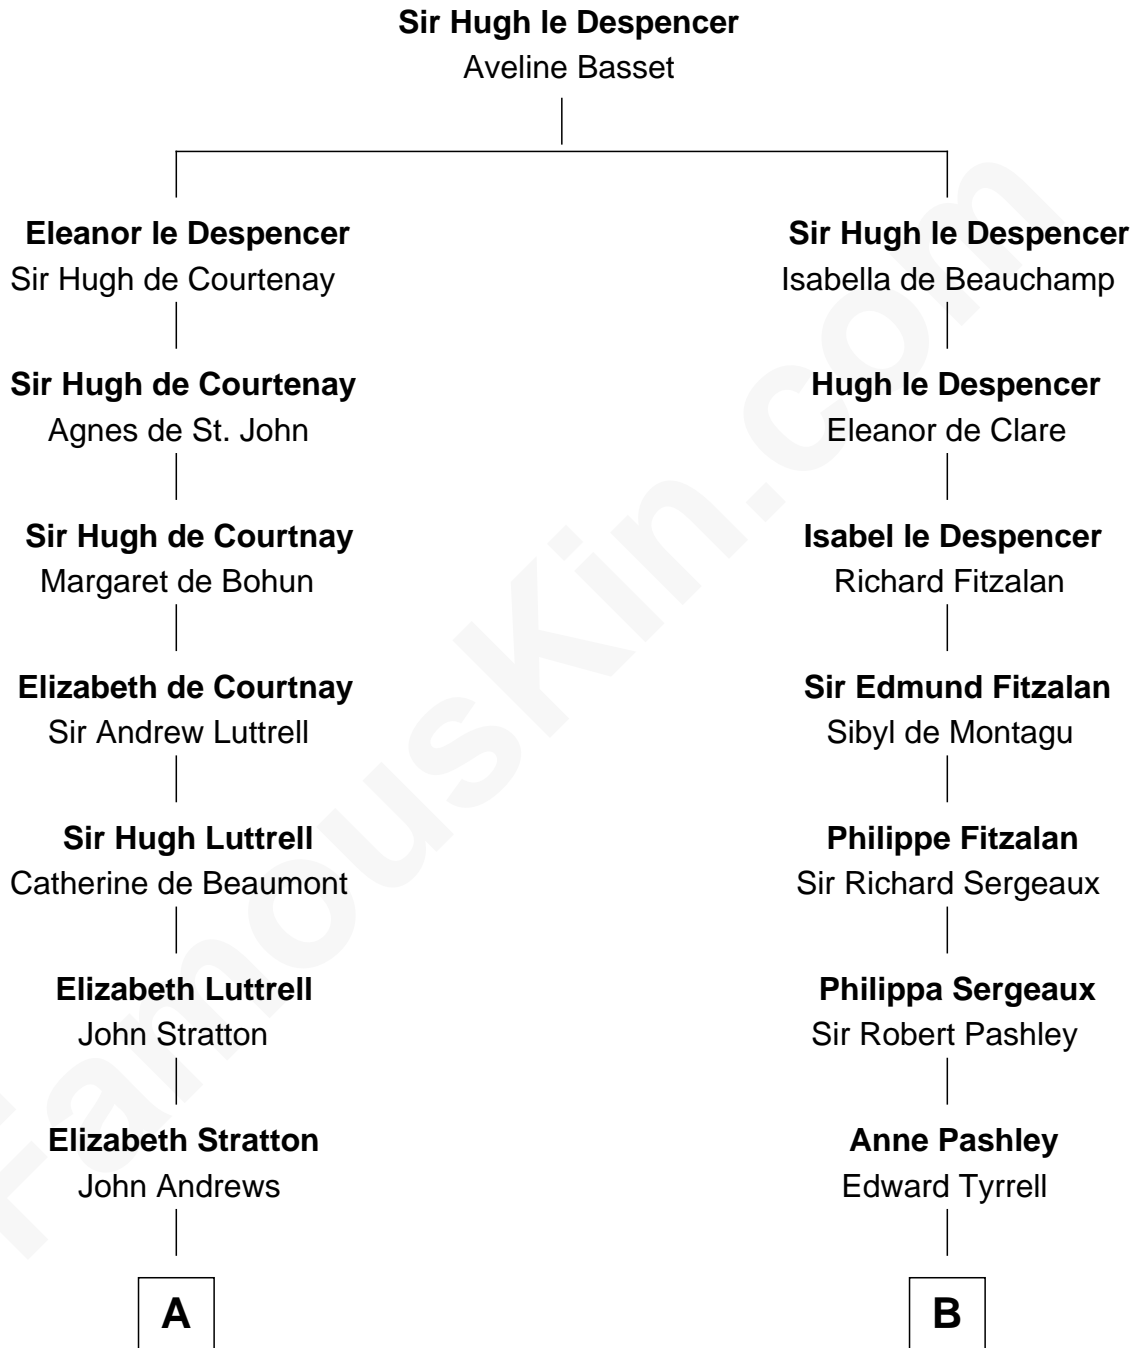

**FamousKin.com**  
**Relationship Chart of**  
**William Henry Harrison**  
*9th U.S. President*

**16th cousin 4 times removed of**  
**General James Longstreet**  
*Confederate Army - U.S. Civil War*

C

**Deliverance Coward**

James FitzRandolph

**Hannah FitzRandolph**

William Longstreet

**James Longstreet**

Mary Anna Dent

**General James Longstreet**