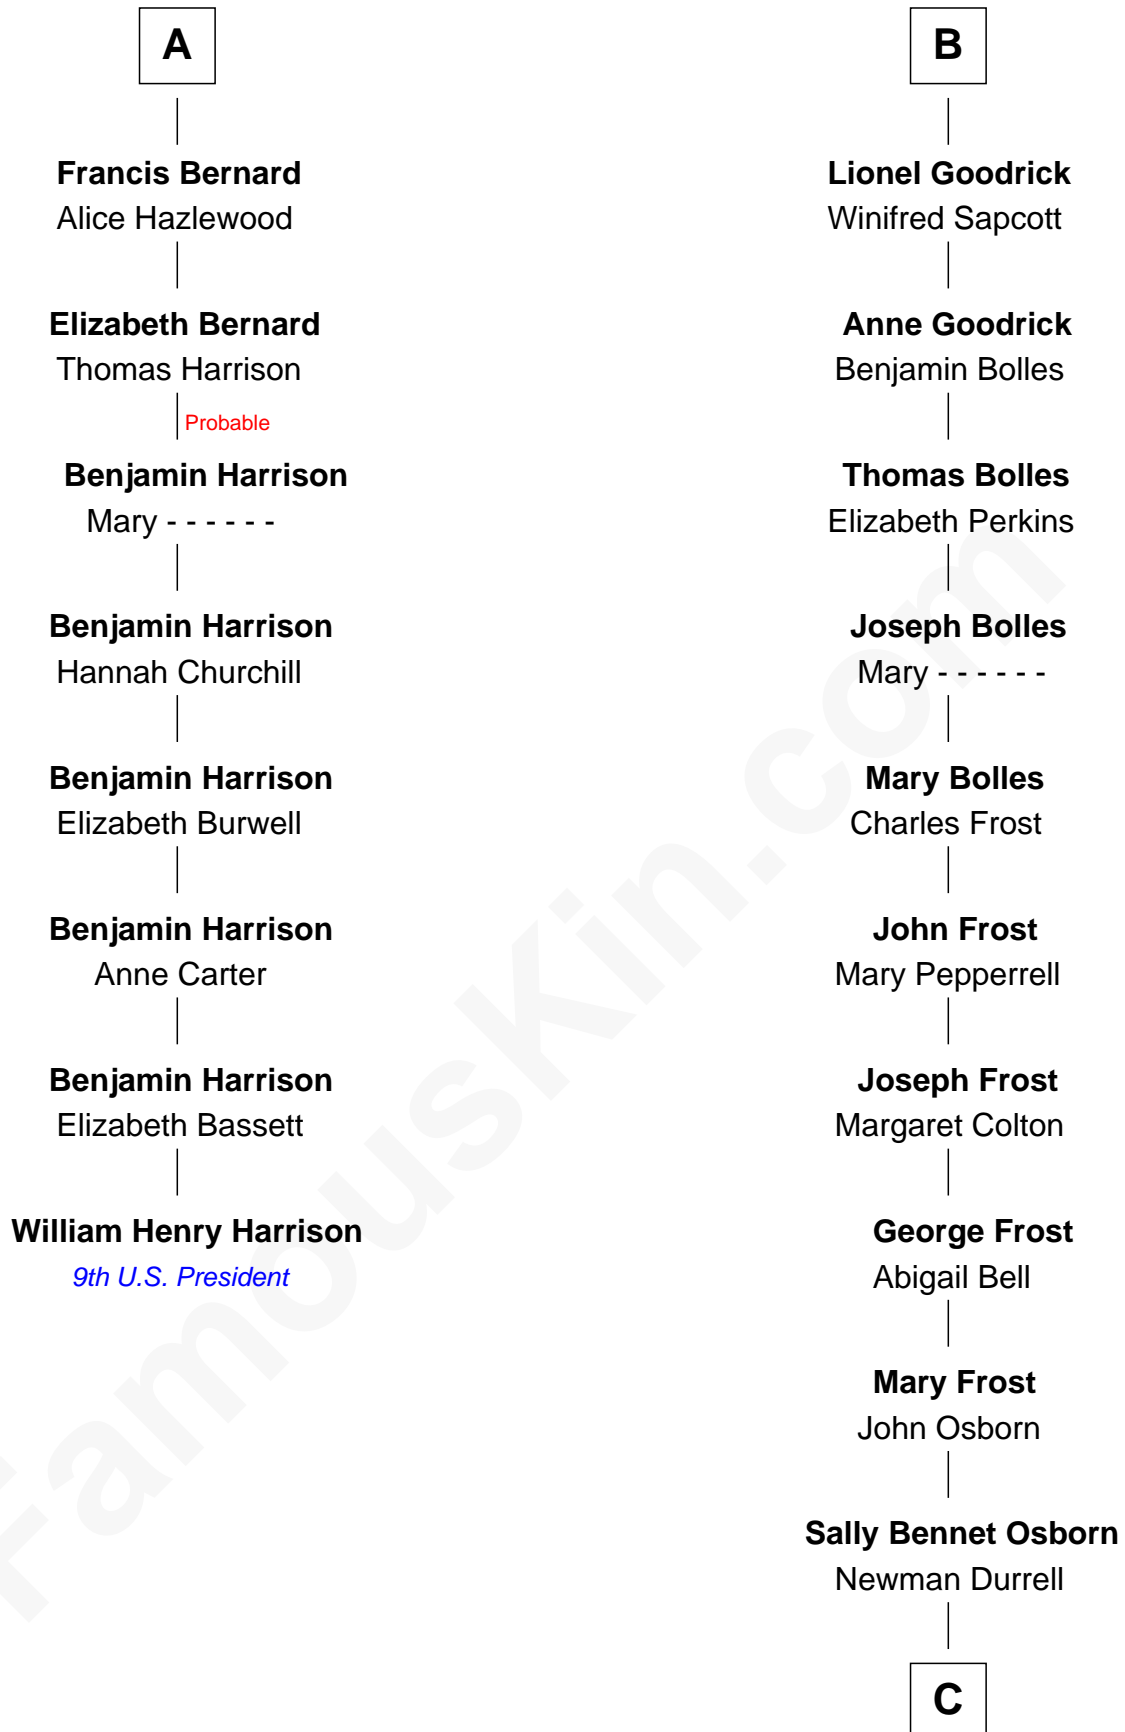

FamousKin.com
Relationship Chart of
William Henry Harrison
9th U.S. President

14th cousin 6 times removed of
Lucille Ball
TV Actress - "I Love Lucy"

C

George Osborn Durrell

Anne Jane Jewell

Nellie Rebecca Durrell

Jasper Clinton Ball

Henry Durrell Ball

Desiree Evelyn Hunt

Lucille Ball

TV Actress - "I Love Lucy"

FamousKin.com