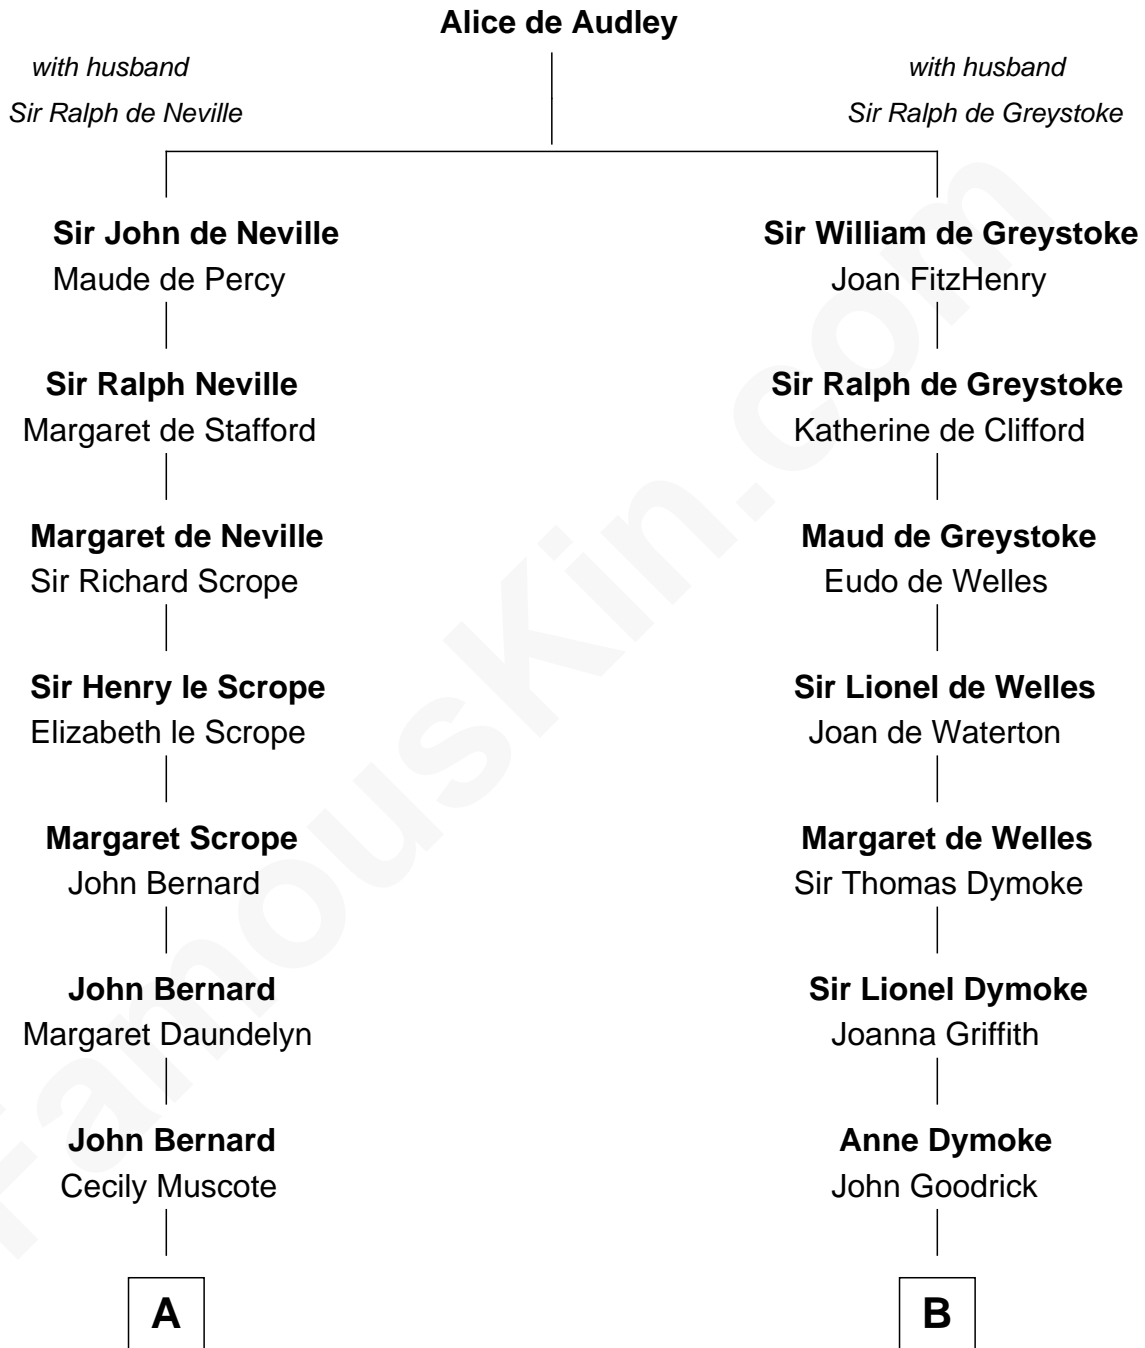

FamousKin.com
Relationship Chart of
William Henry Harrison
9th U.S. President

14th cousin 6 times removed of
Lucille Ball
TV Actress - "I Love Lucy"

C

George Osborn Durrell

Anne Jane Jewell

Nellie Rebecca Durrell

Jasper Clinton Ball

Henry Durrell Ball

Desiree Evelyn Hunt

Lucille Ball

TV Actress - "I Love Lucy"

FamousKin.com