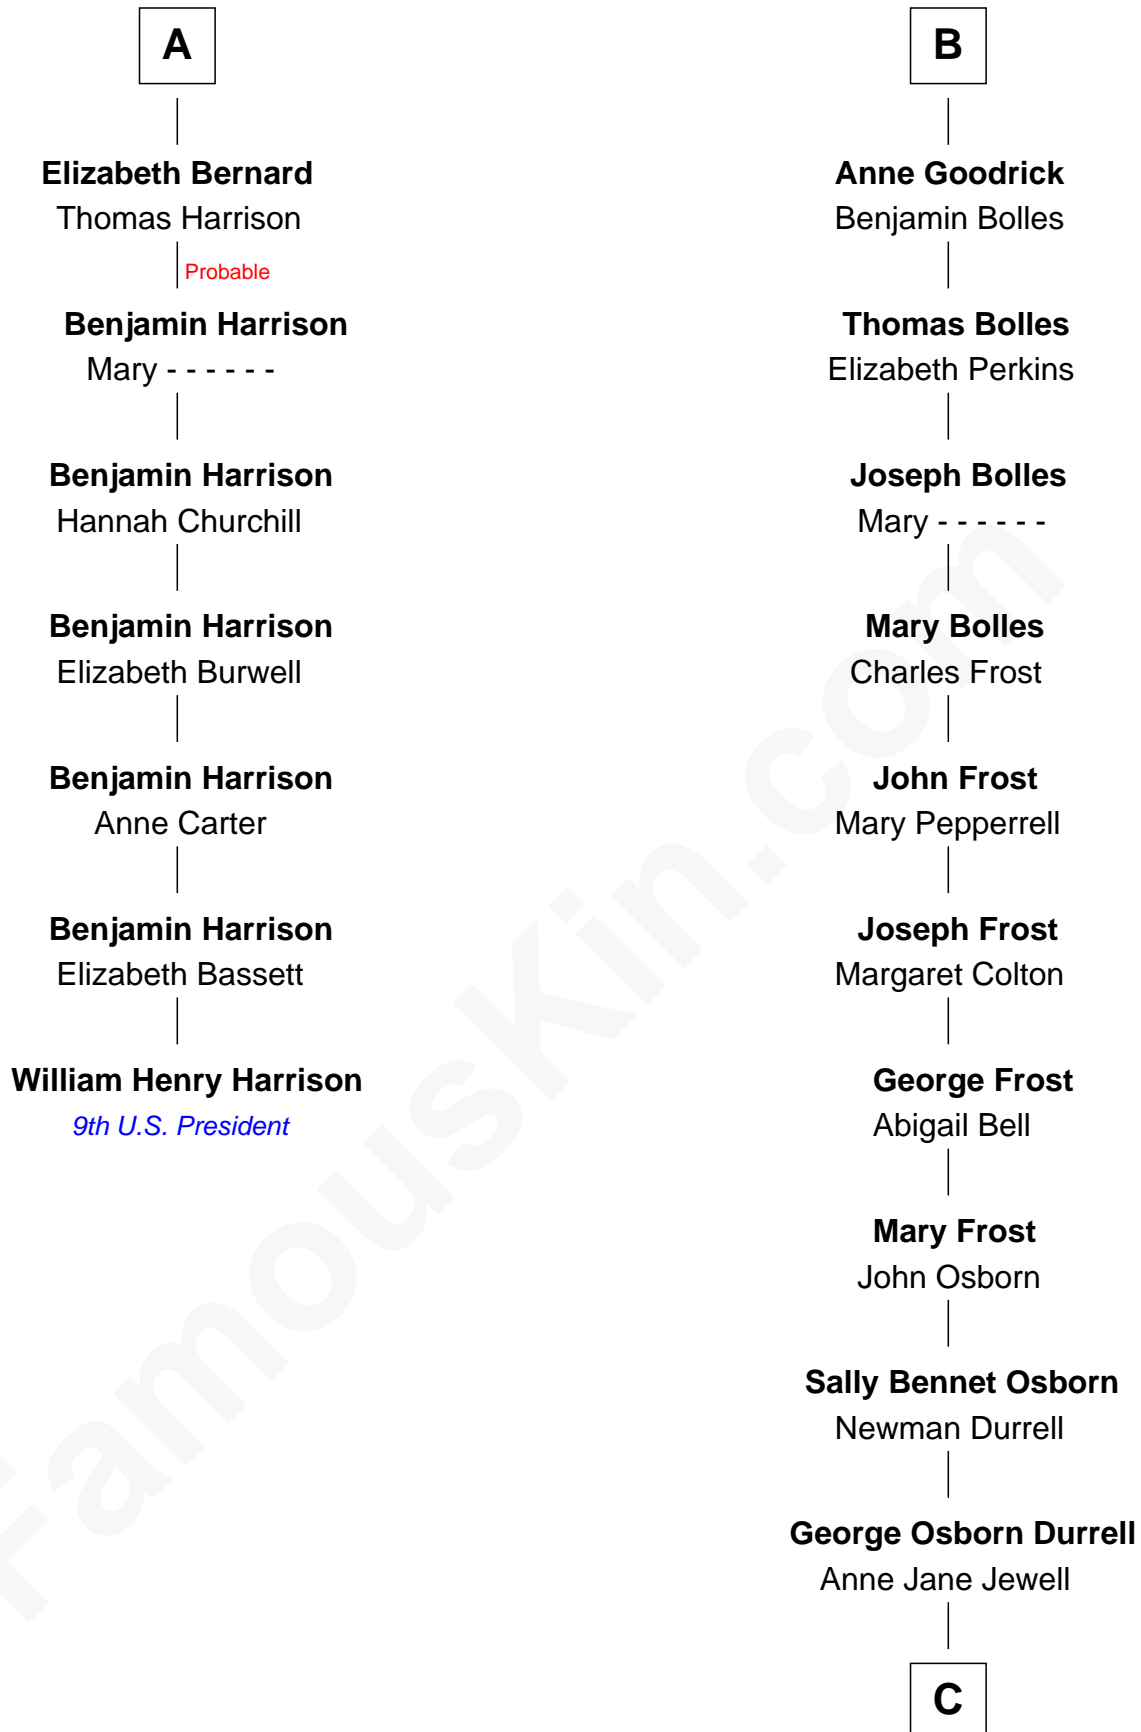

**FamousKin.com**  
**Relationship Chart of**  
**William Henry Harrison**  
*9th U.S. President*

**13th cousin 6 times removed of**  
**Lucille Ball**  
*TV Actress - "I Love Lucy"*

**John de Welles**  
 Maud de Roos

**C**

**Nellie Rebecca Durrell**

Jasper Clinton Ball

**Henry Durrell Ball**

Desiree Evelyn Hunt

**Lucille Ball**

*TV Actress - "I Love Lucy"*

FamousKin.com