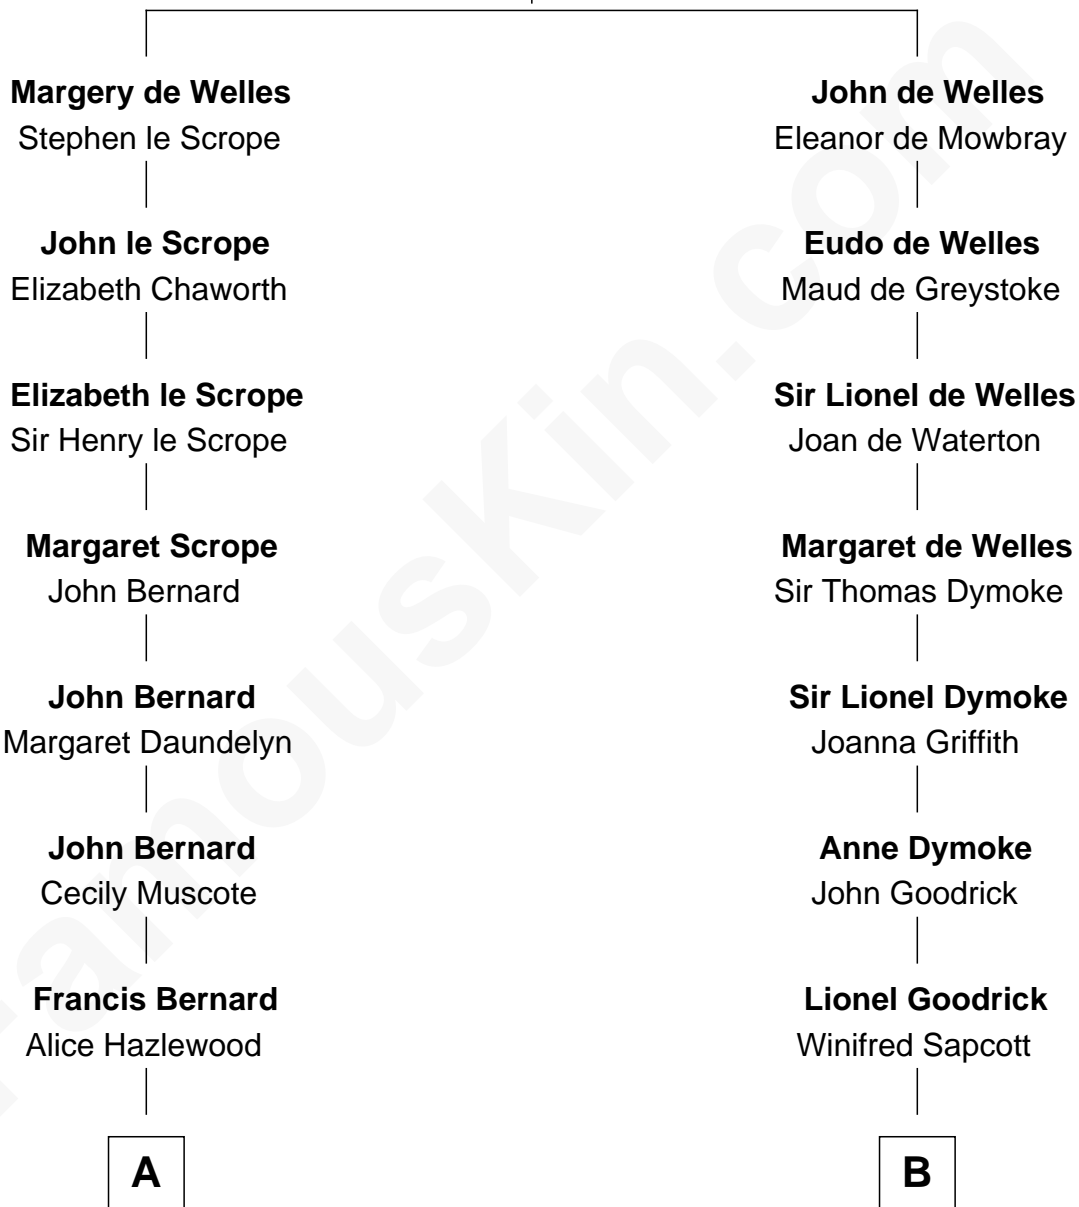

**FamousKin.com**  
**Relationship Chart of**  
**William Henry Harrison**  
*9th U.S. President*

**13th cousin 6 times removed of**  
**Lucille Ball**  
*TV Actress - "I Love Lucy"*

**John de Welles**  
 Maud de Roos

**C**

**Nellie Rebecca Durrell**

Jasper Clinton Ball

**Henry Durrell Ball**

Desiree Evelyn Hunt

**Lucille Ball**

*TV Actress - "I Love Lucy"*

FamousKin.com