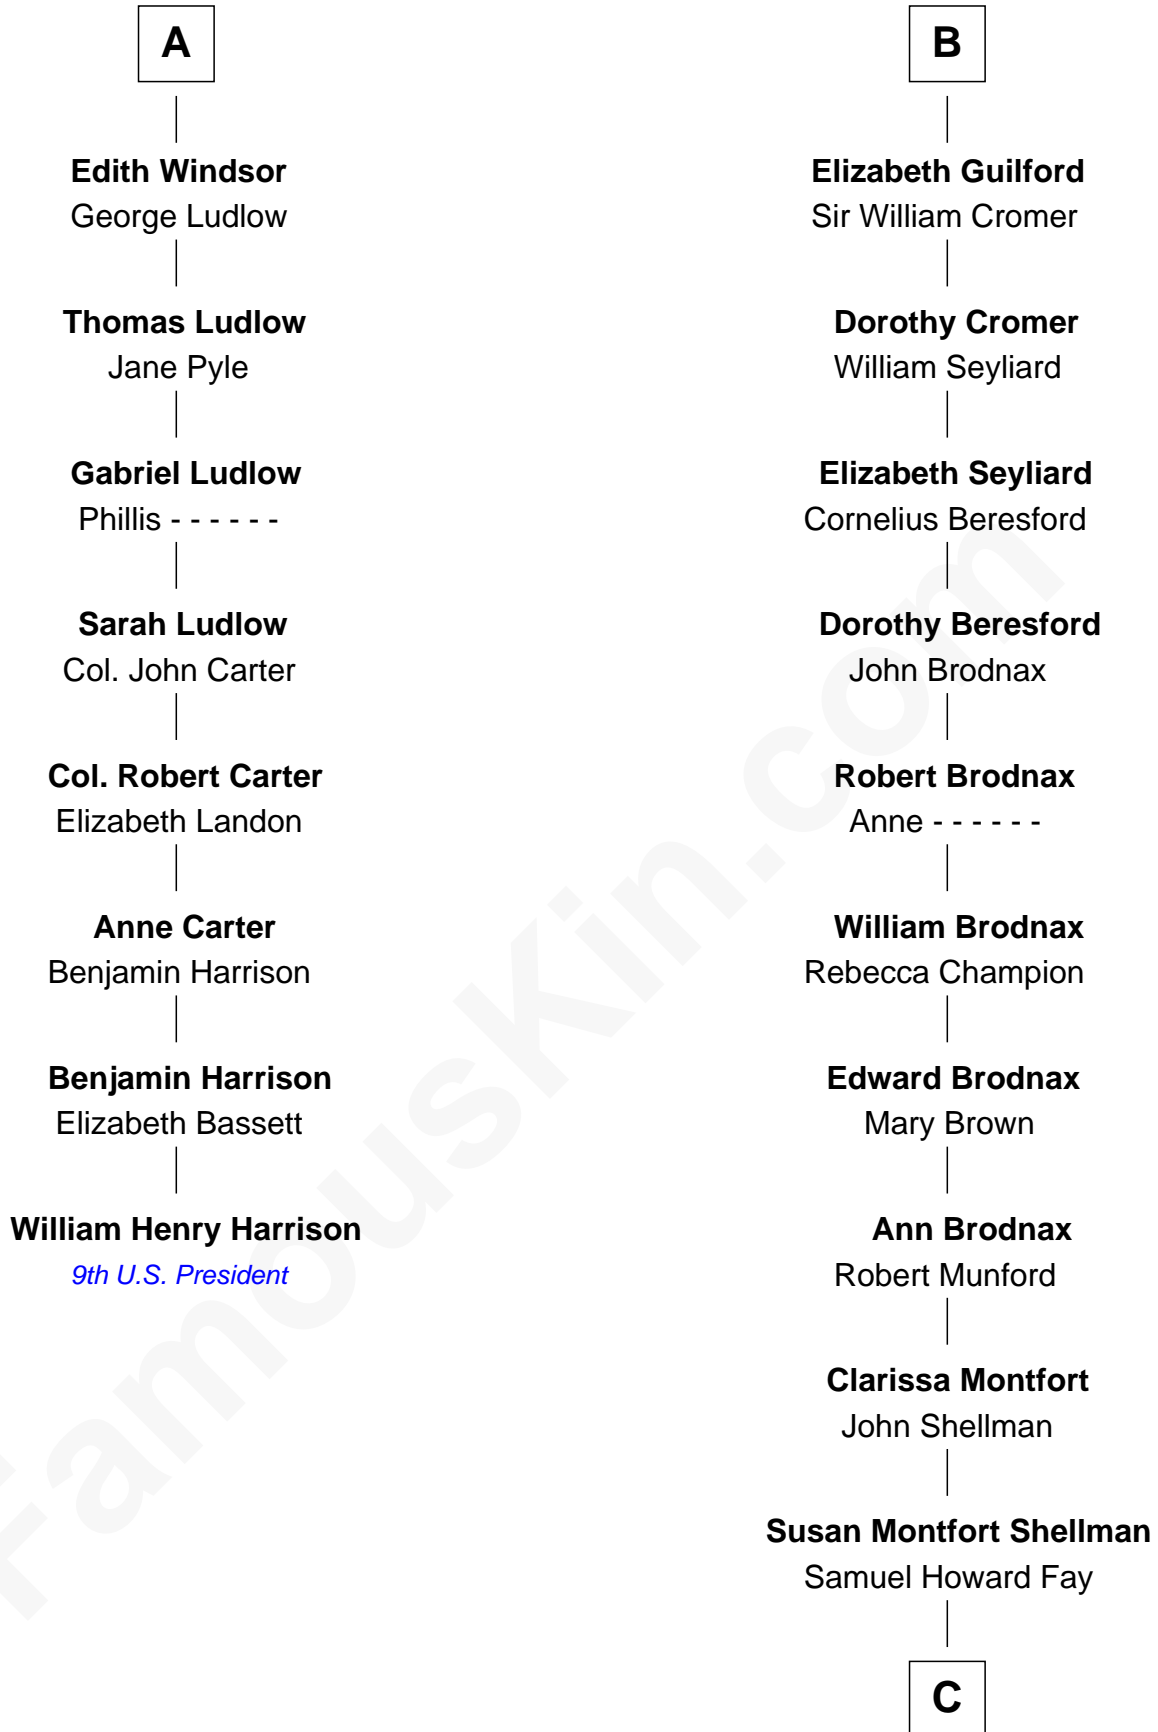

FamousKin.com
Relationship Chart of
William Henry Harrison
9th U.S. President

14th cousin 7 times removed of
Jeb Bush
43rd Governor of Florida

Sir Hugh de Courtenay
 Agnes de St. John

C

Harriet Eleanor Fay
Rev. James Smith Bush

Samuel Prescott Bush
Flora Sheldon

Prescott Sheldon Bush
Dorothy Wear Walker

George Herbert Walker Bush
Barbara Pierce

Jeb Bush
43rd Governor of Florida

FamousKin.com