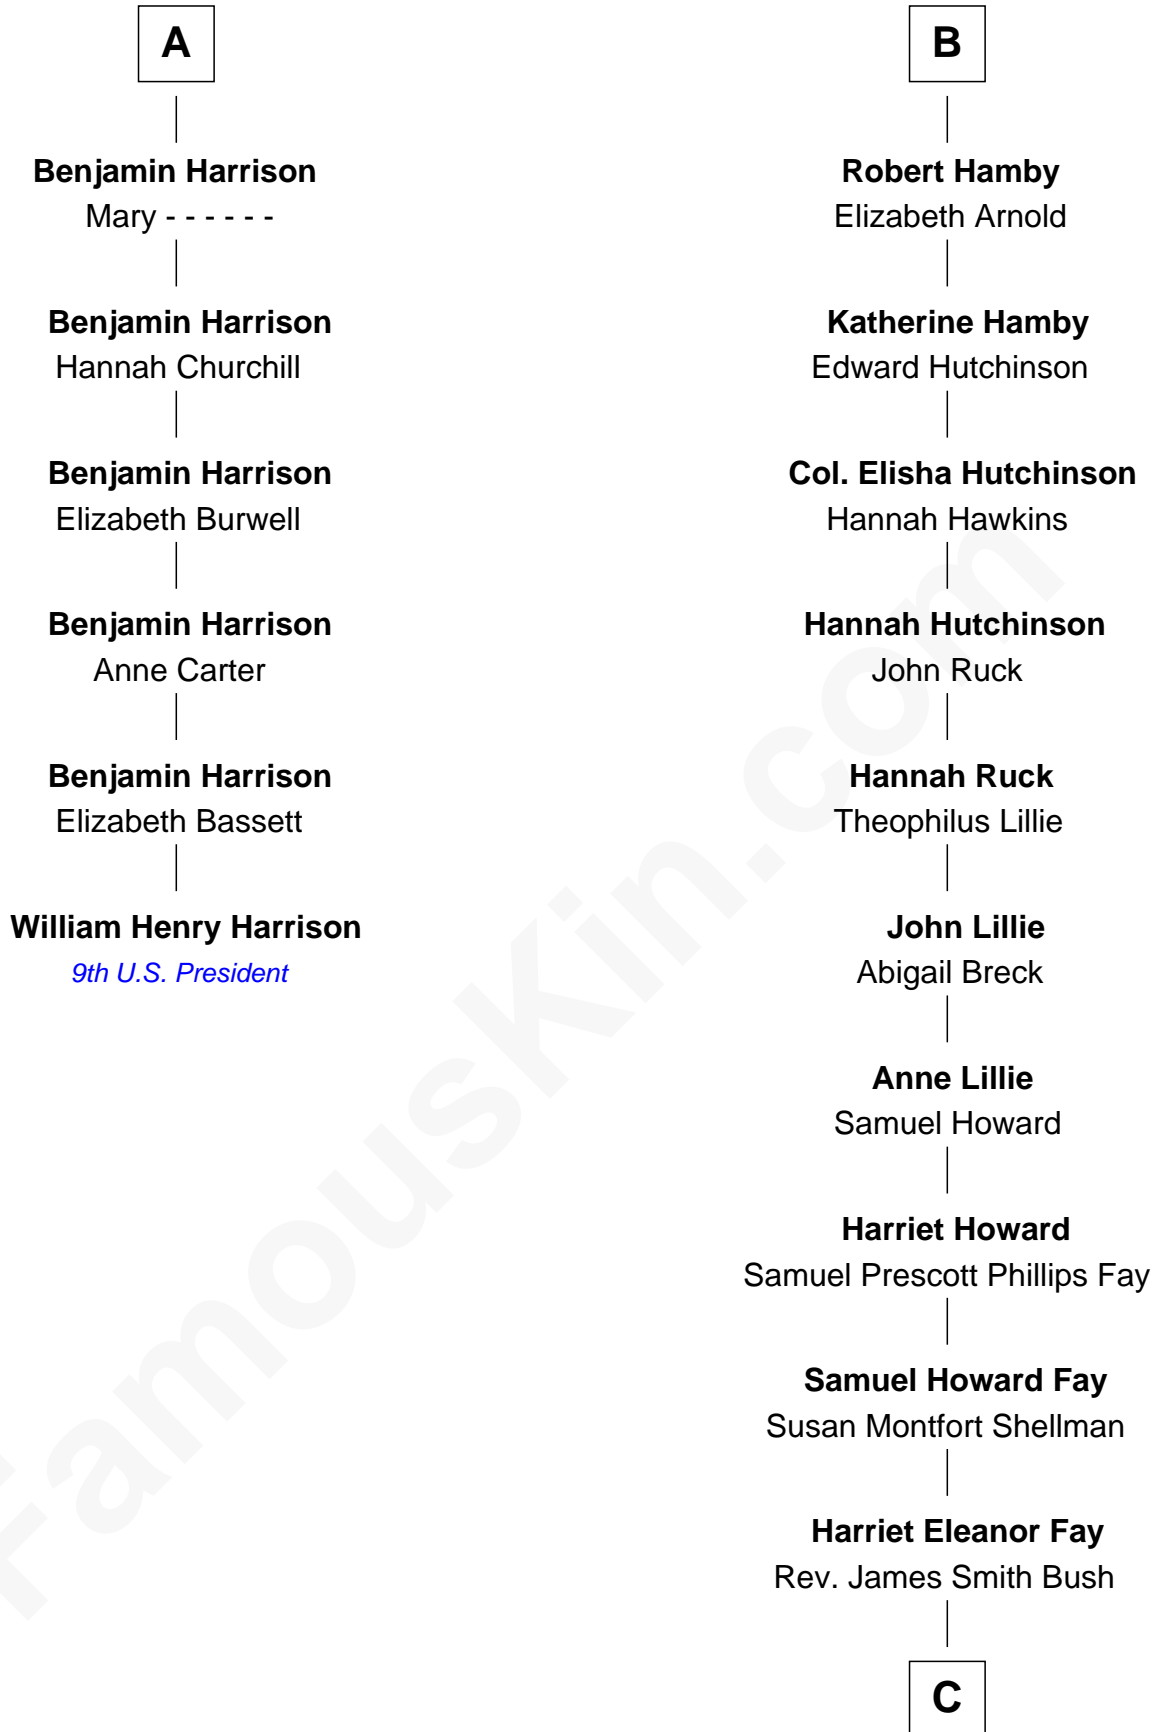

FamousKin.com
Relationship Chart of
William Henry Harrison
9th U.S. President

12th cousin 8 times removed of
Jeb Bush
43rd Governor of Florida

Stephen le Scrope
 Margery de Welles

John le Scrope
 Elizabeth Chaworth

Maude le Scrope
 Sir Baldwin Freville

Elizabeth le Scrope
 Sir Henry le Scrope

Margaret Freville
 Sir Hugh Willoughby

Margaret Scrope
 John Bernard

Margery Willoughby
 Sir Godfrey Hilton

John Bernard
 Margaret Daundelyn

Elizabeth Hilton
 Richard Thimbleby

John Bernard
 Cecily Muscote

Anne Thimbleby
 John Booth

Francis Bernard
 Alice Hazlewood

Eleanor Booth
 Edward Hamby

Elizabeth Bernard
 Thomas Harrison

William Hamby
 Margaret Blewett

Probable

A

B

C

—
Samuel Prescott Bush

Flora Sheldon

—
Prescott Sheldon Bush

Dorothy Wear Walker