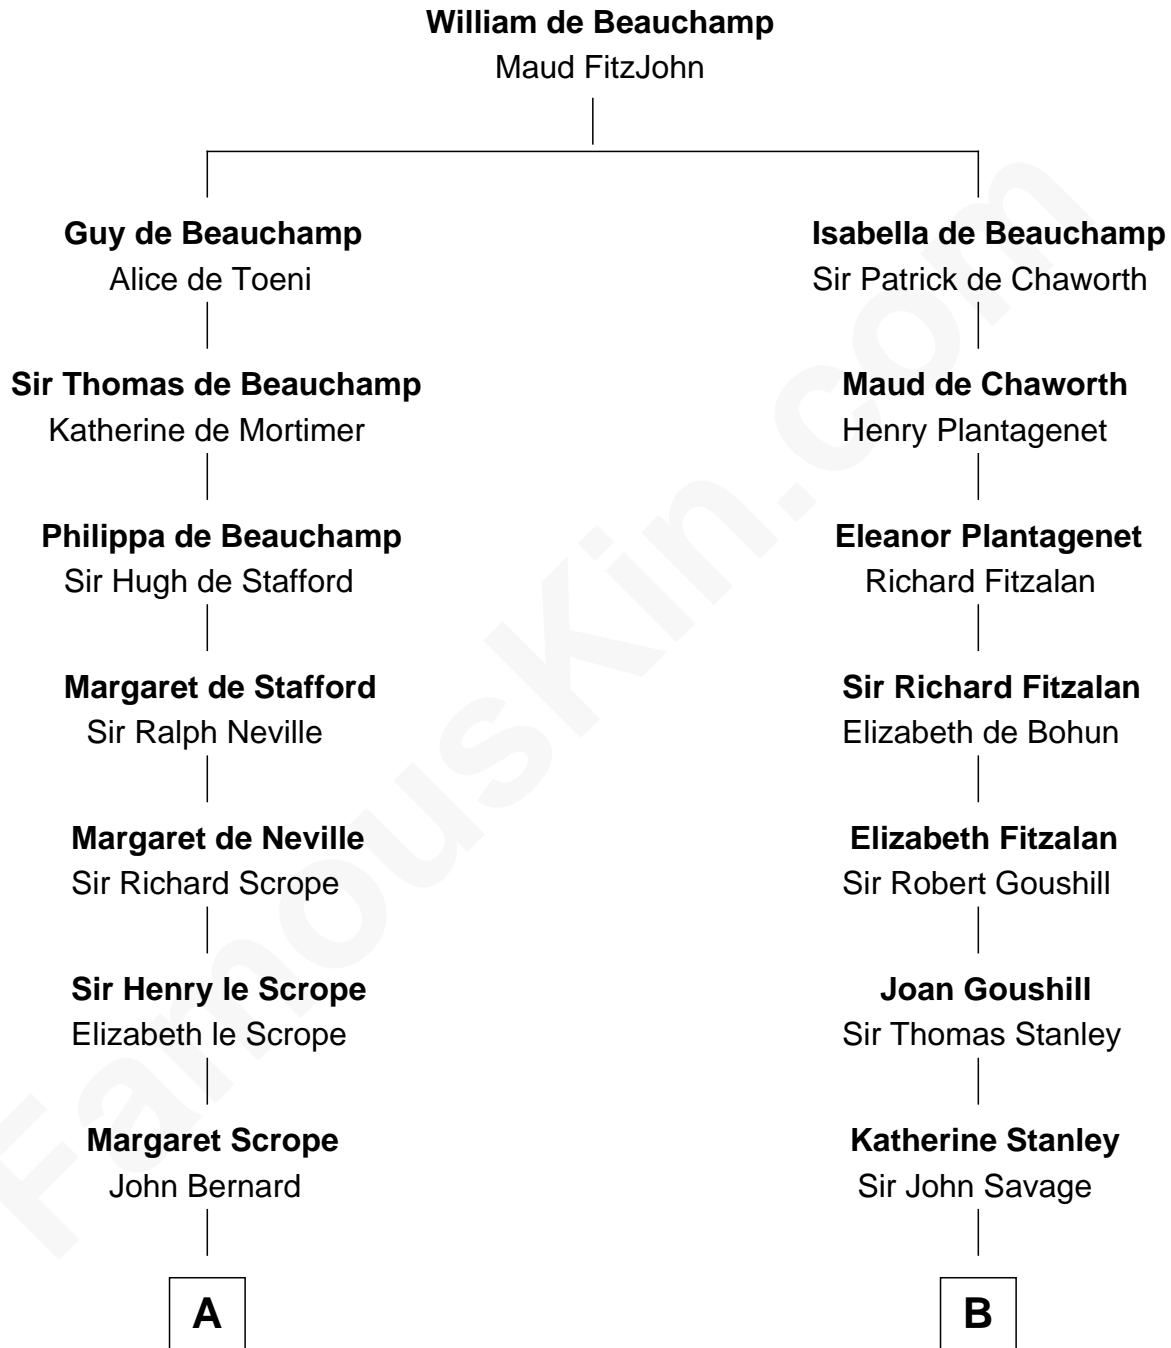

FamousKin.com
Relationship Chart of
William Henry Harrison
9th U.S. President

16th cousin 5 times removed of
Thomas Pynchon
American Novelist

C

William Henry Ruggles Pynchon

Mary Murdock

William Lyon Pynchon

Annie Payne Cogswell

William Henry Chichele Pynchon

Carrie Susan Moyses

Thomas Ruggles Pynchon

Catherine Frances Bennett

Thomas Pynchon

Novelist

FamousKin.com