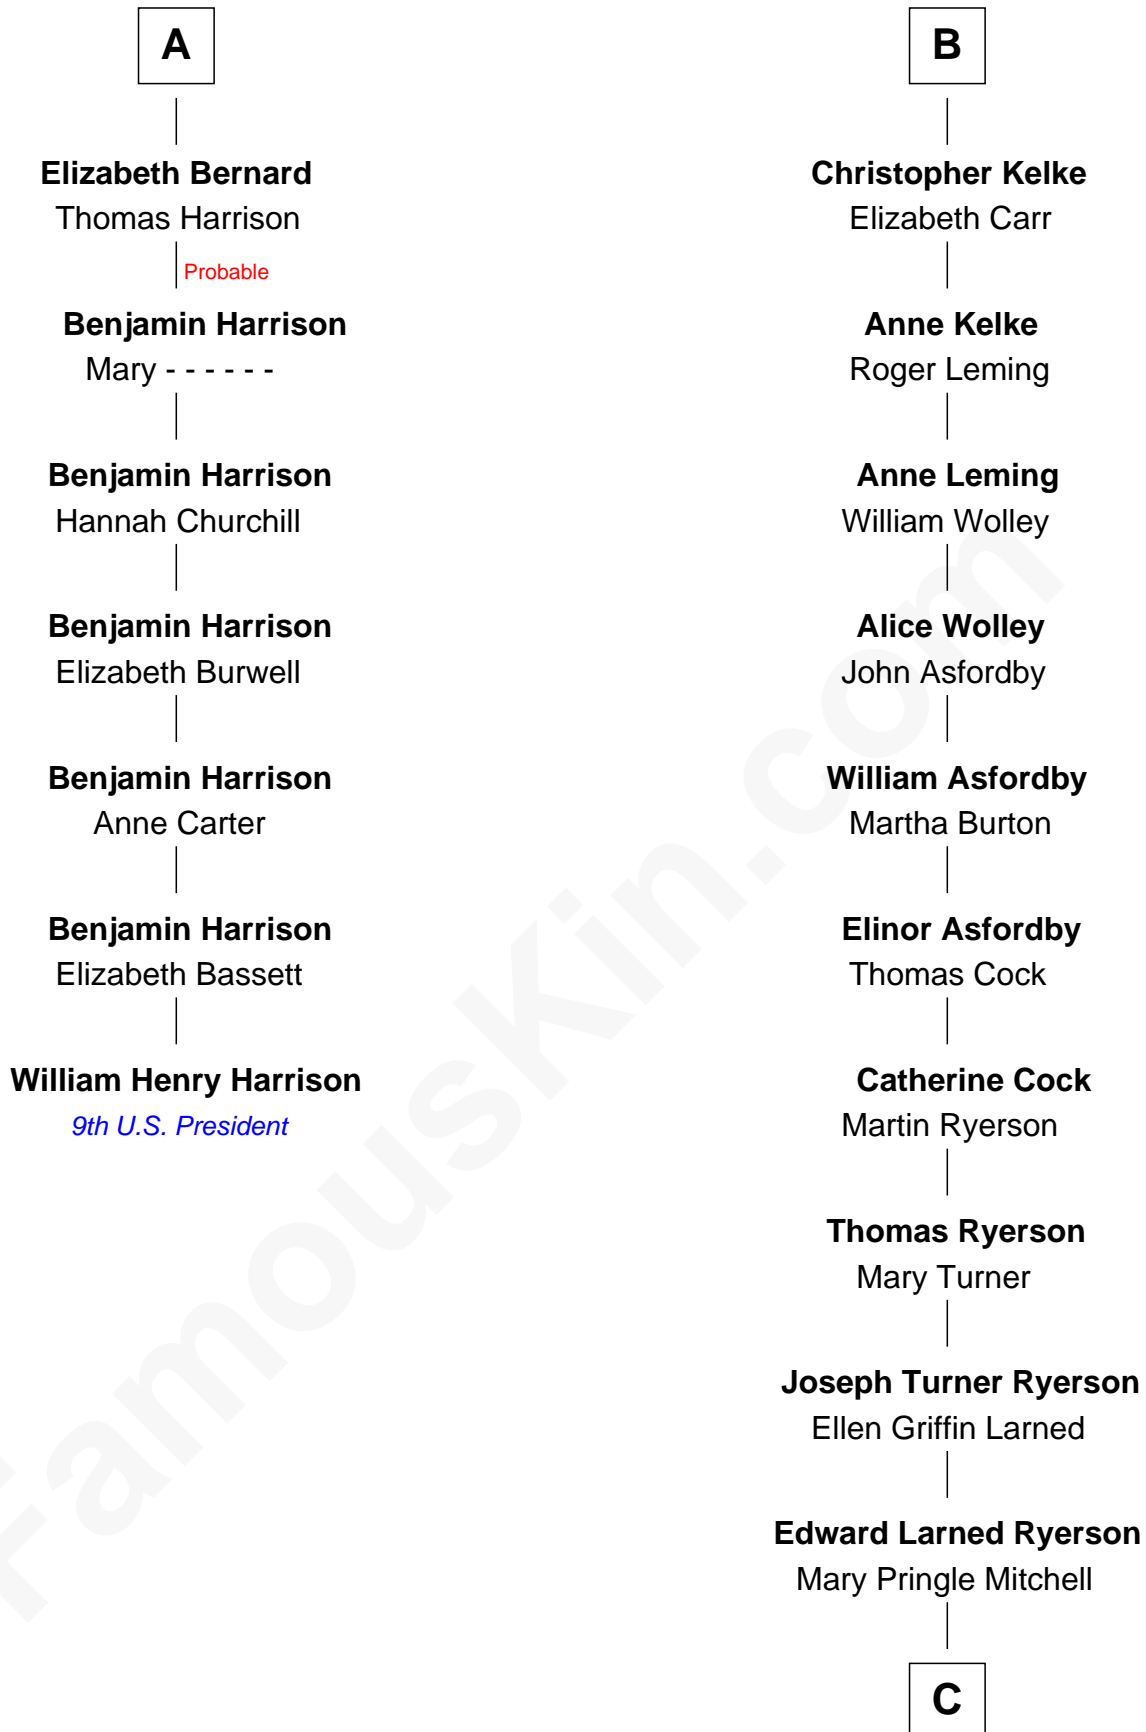

FamousKin.com
Relationship Chart of
William Henry Harrison
9th U.S. President

13th cousin 7 times removed of

Paget Brewster
TV Actress

Sir Hugh de Stafford
 Philippa de Beauchamp

C

Donald Mitchell Ryerson

Isabelle McGenniss

Joan Ryerson

George Washington Wales Brewster

Galen Brewster

Hathaway Tew

Paget Brewster

TV Actress

FamousKin.com