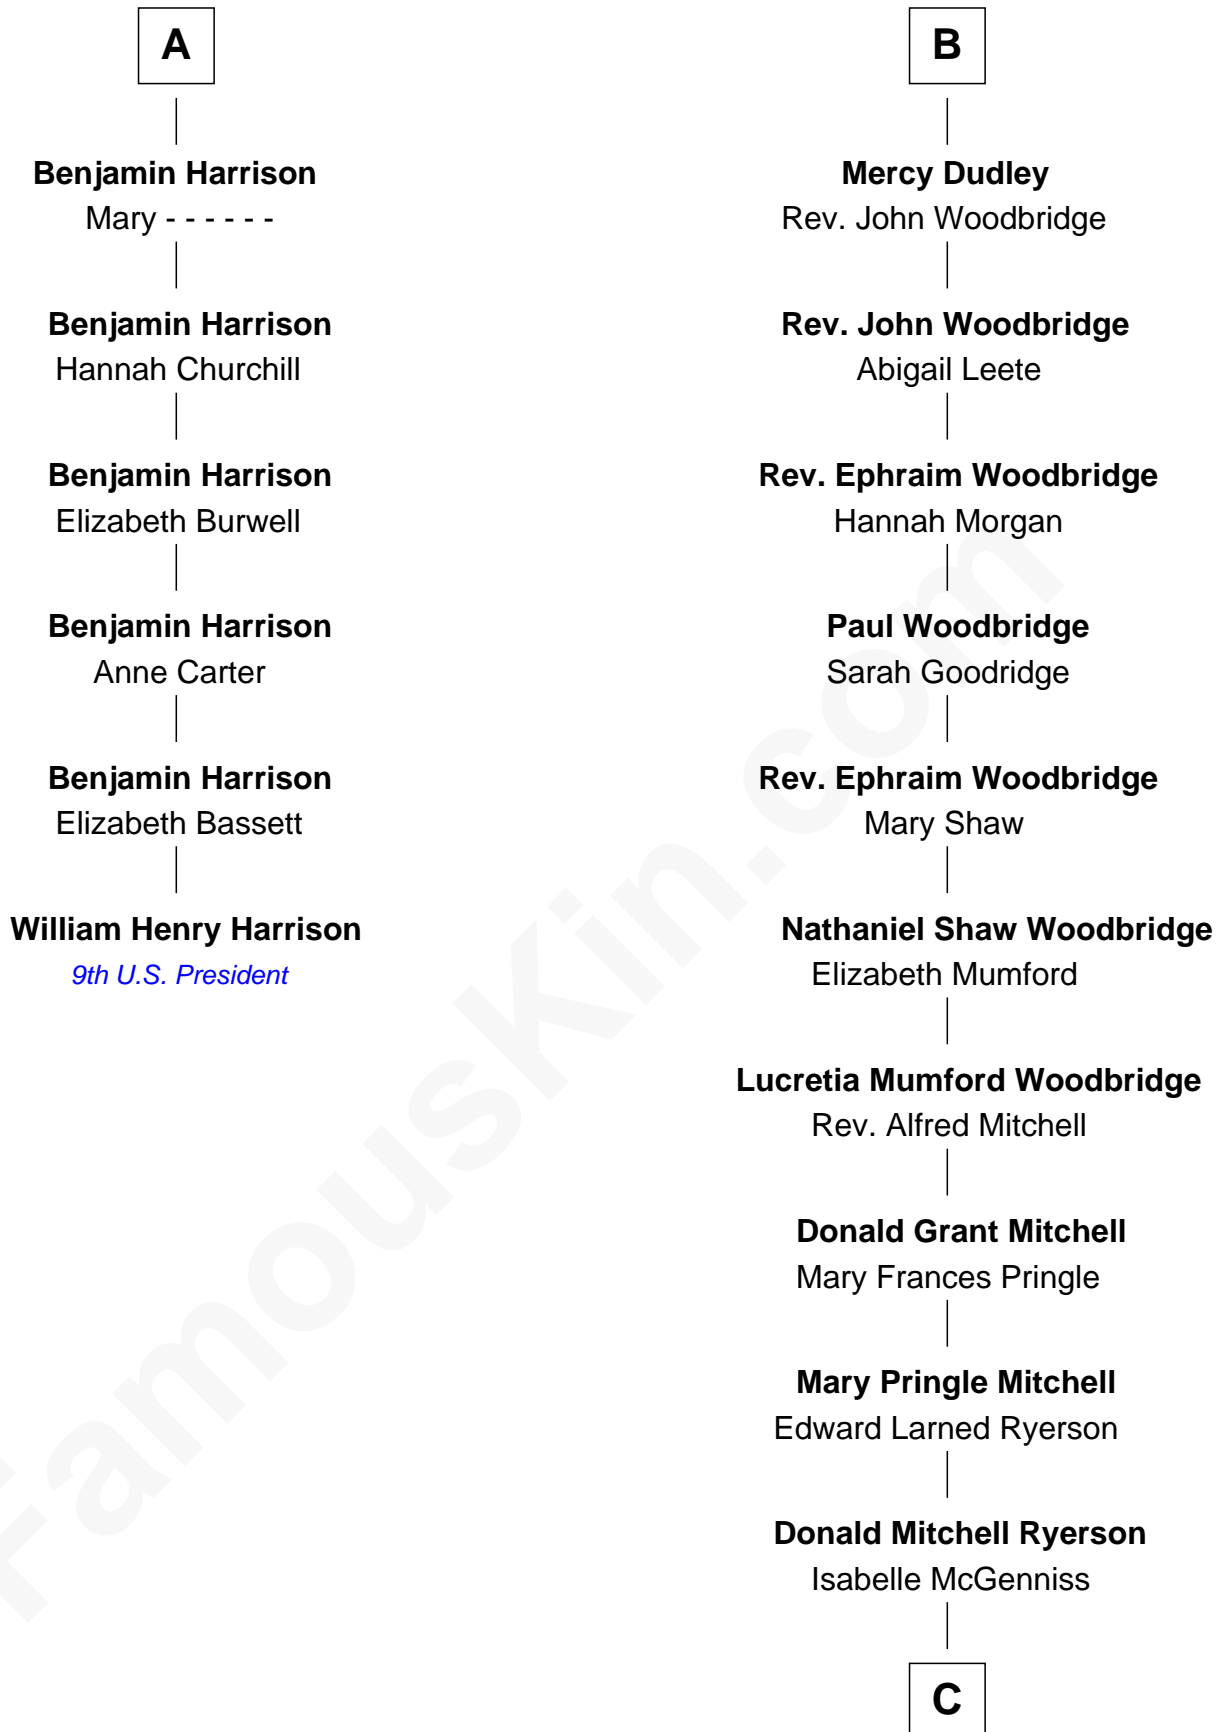

FamousKin.com

Relationship Chart of

William Henry Harrison

9th U.S. President

12th cousin 7 times removed of

Paget Brewster
TV Actress

C

Joan Ryerson

George Washington Wales Brewster

Galen Brewster

Hathaway Tew

Paget Brewster

TV Actress

FamousKin.com