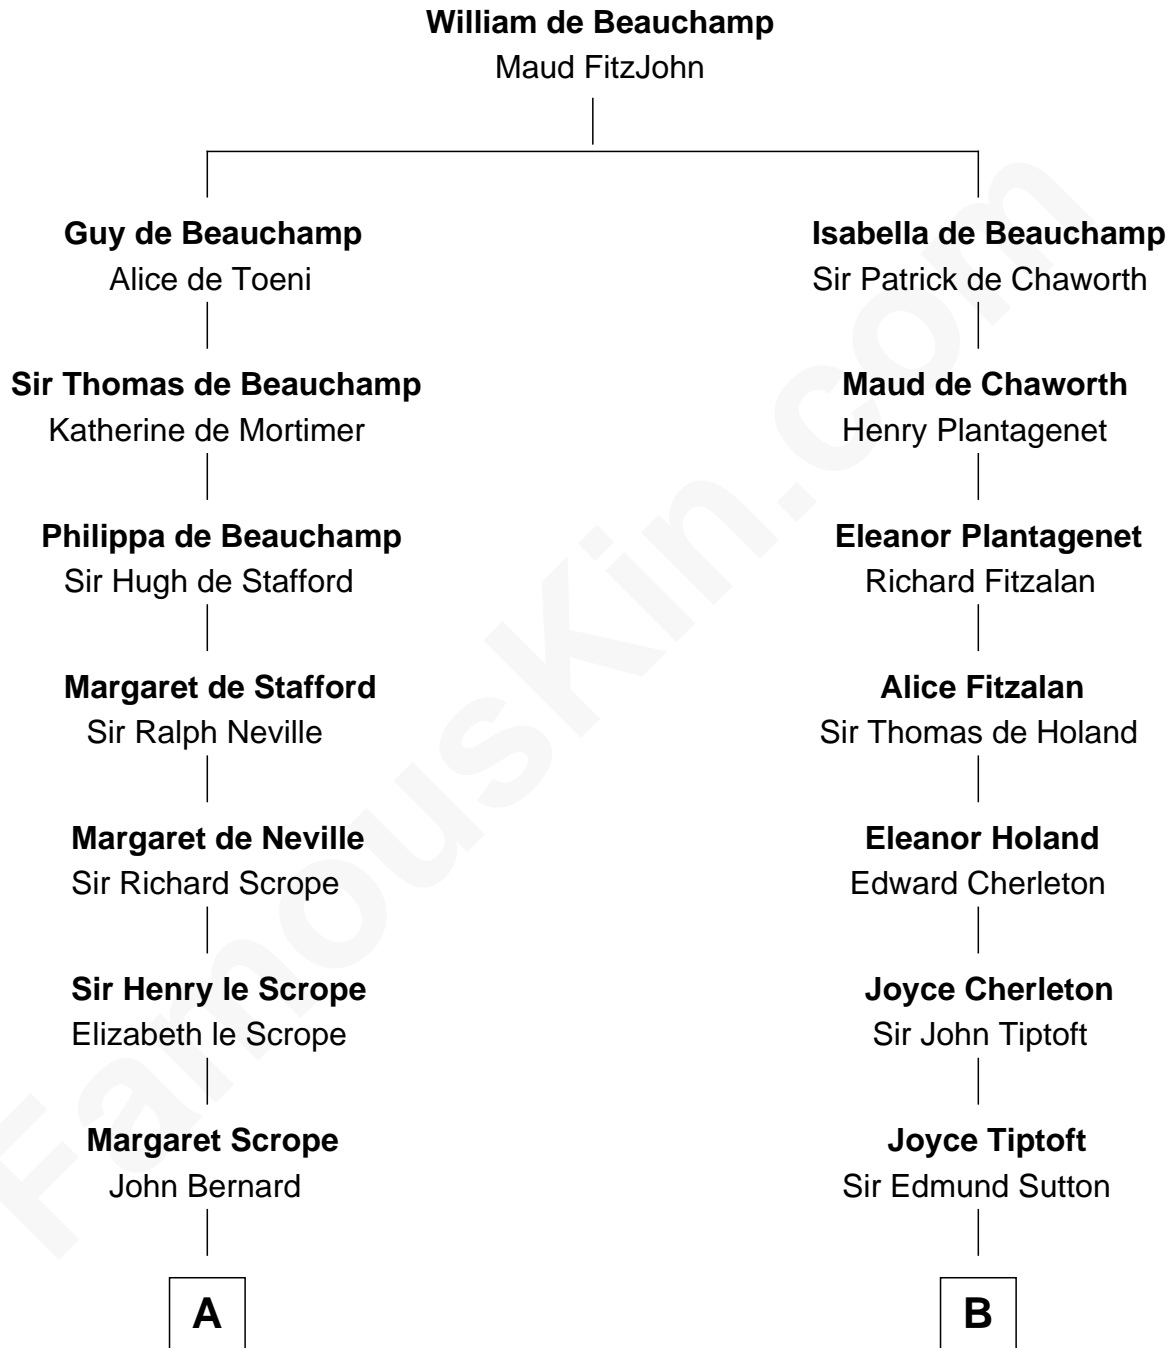

FamousKin.com
Relationship Chart of
William Henry Harrison
9th U.S. President

16th cousin 5 times removed of
James Sherman
27th U.S. Vice-President

C

Mary Whiting

William Barron

Mary Augusta Barron

Stalham Williams

Frances Lucretia Williams

Richard Winslow Sherman

Mary Frances Sherman

Richard Updike Sherman

James Sherman

27th U.S. Vice-President