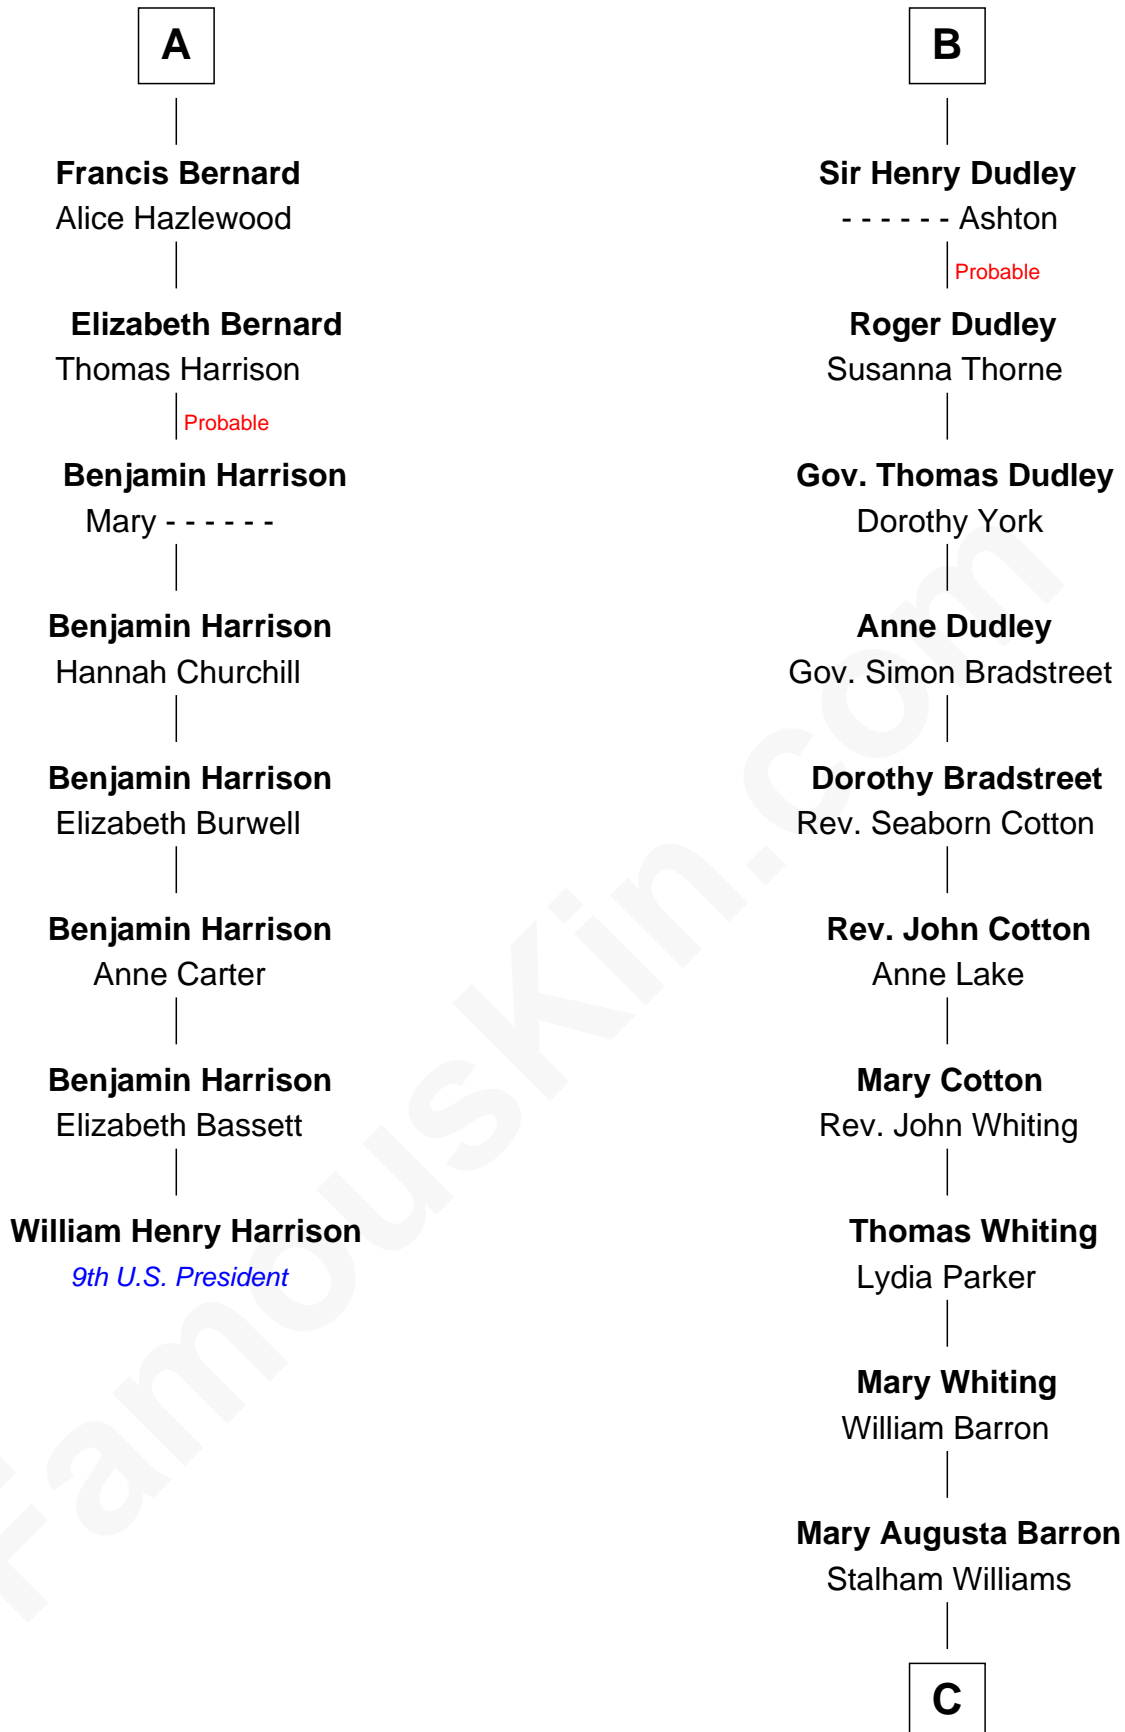

FamousKin.com
Relationship Chart of
William Henry Harrison
9th U.S. President

14th cousin 5 times removed of
James Sherman
27th U.S. Vice-President

C

Frances Lucretia Williams

Richard Winslow Sherman

Mary Frances Sherman

Richard Updike Sherman

James Sherman

27th U.S. Vice-President

FamousKin.com