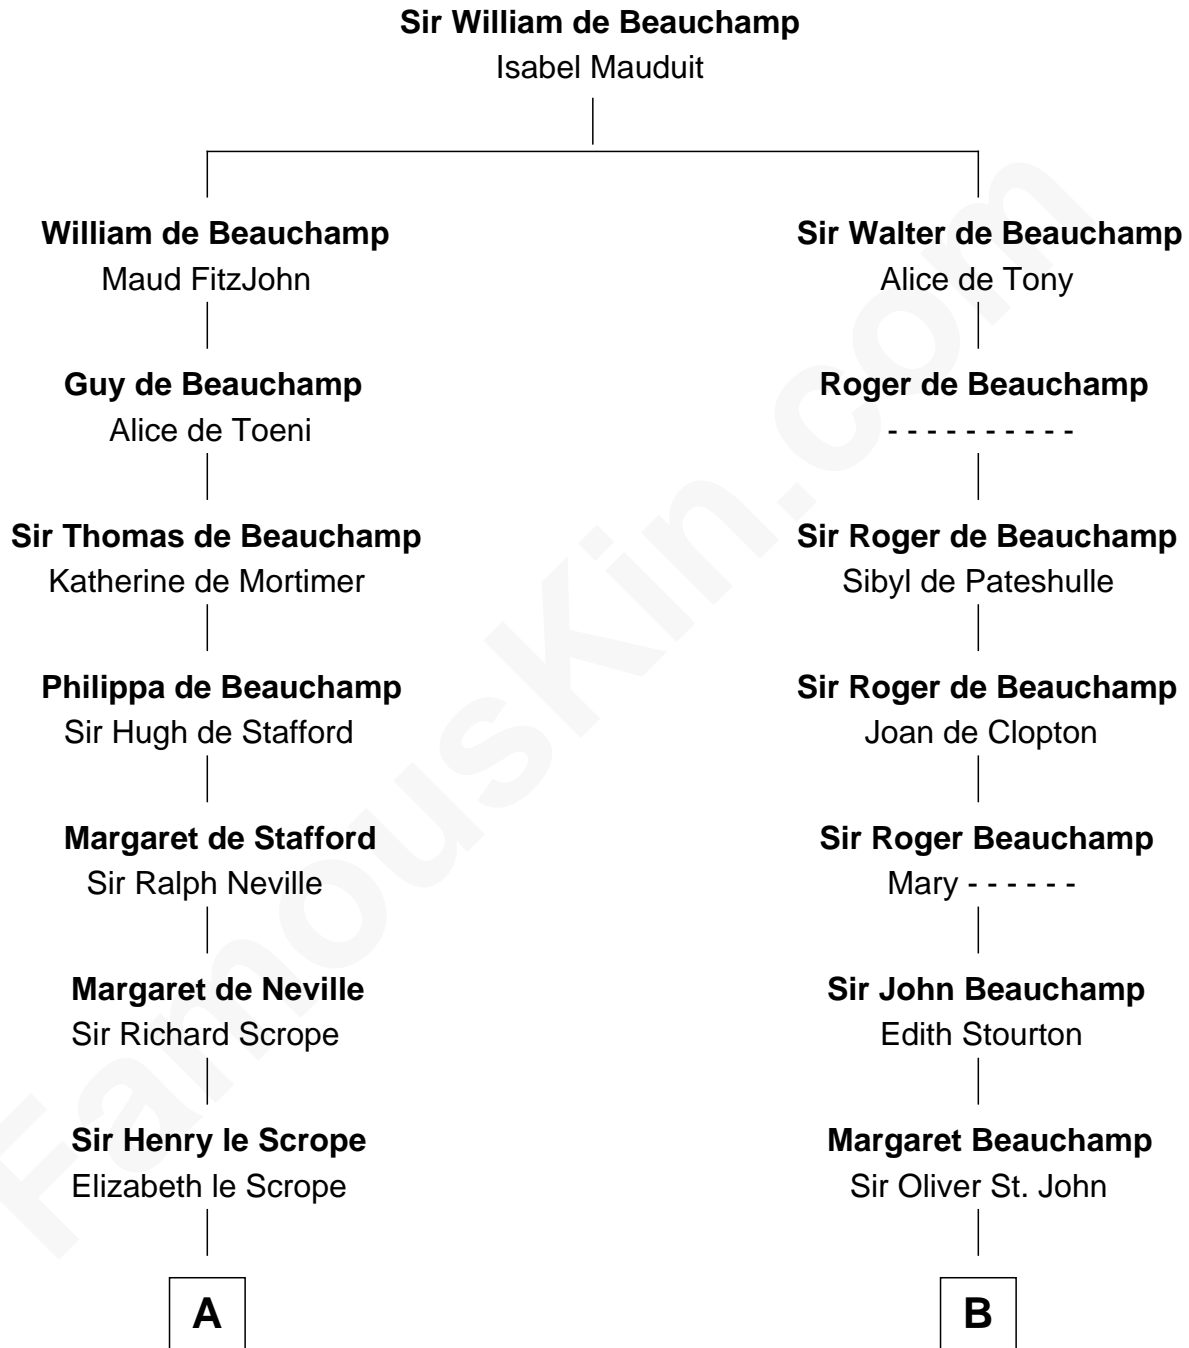

FamousKin.com
Relationship Chart of
William Henry Harrison
9th U.S. President

17th cousin 3 times removed of
James Sherman
27th U.S. Vice-President

C

—
Mary Augusta Barron

Stalham Williams

—
Frances Lucretia Williams

Richard Winslow Sherman

—
Mary Frances Sherman

Richard Updike Sherman

—
James Sherman

27th U.S. Vice-President