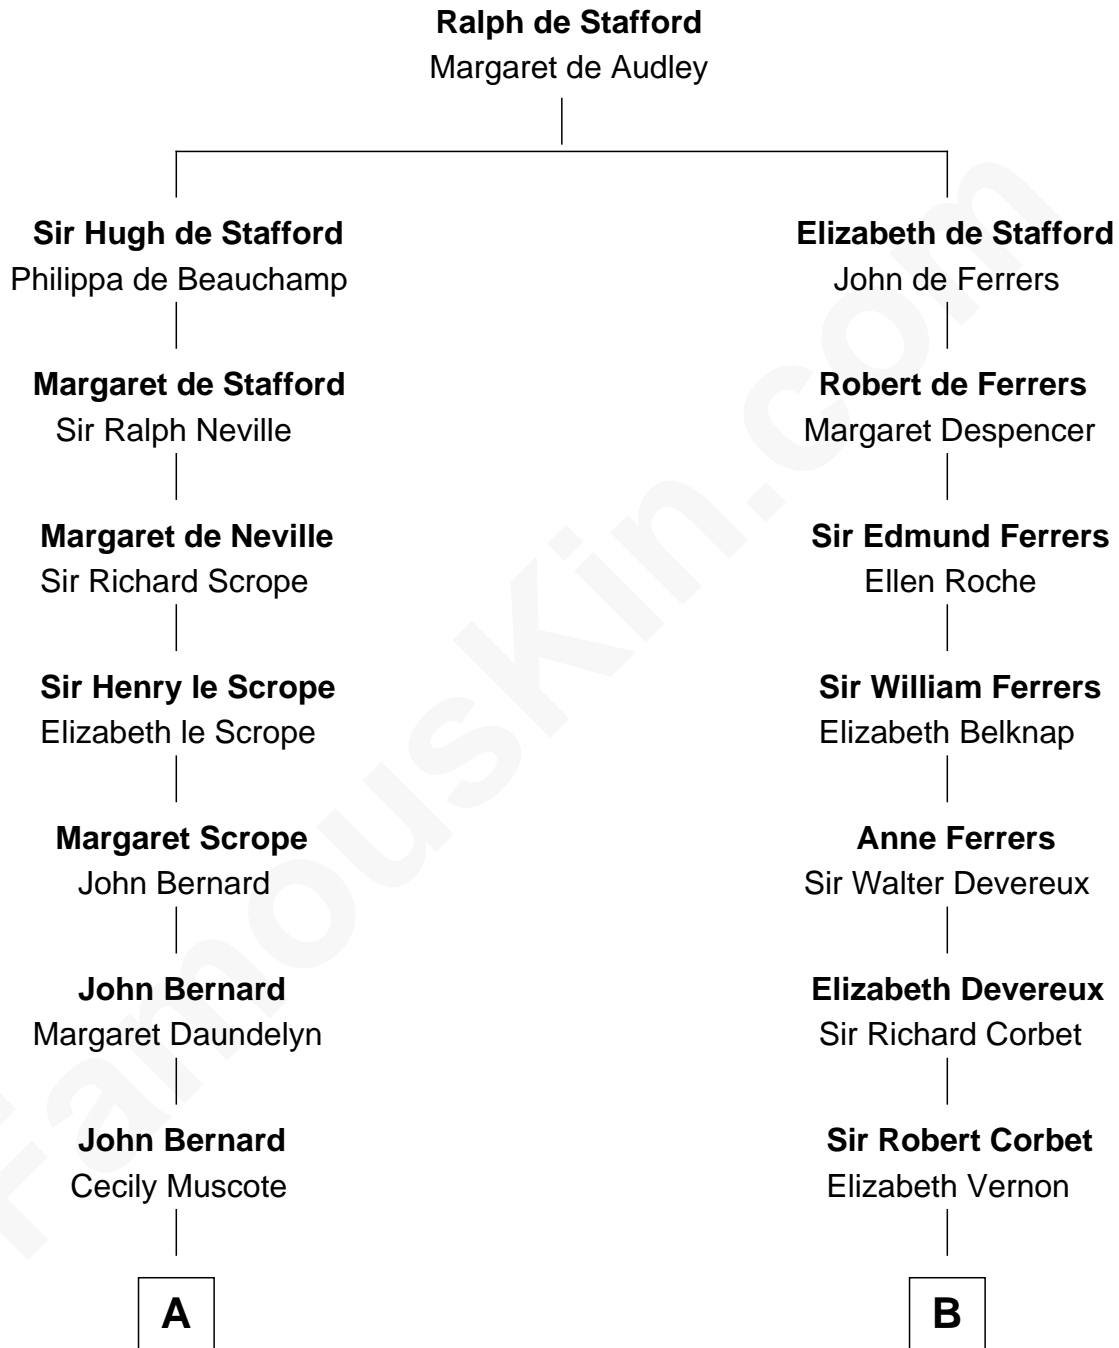

FamousKin.com
Relationship Chart of
William Henry Harrison
9th U.S. President

14th cousin 6 times removed of
Allen Dulles
5th Director of the C.I.A.

C

—
Harriet Wadsworth Lathrop

Rev. Miron Winslow

—
Harriet Lathrop Winslow

Rev. John Welsh Dulles

—
Allen Macy Dulles

Edith Foster

—
Allen Dulles

5th Director of the C.I.A.

FamousKin.com