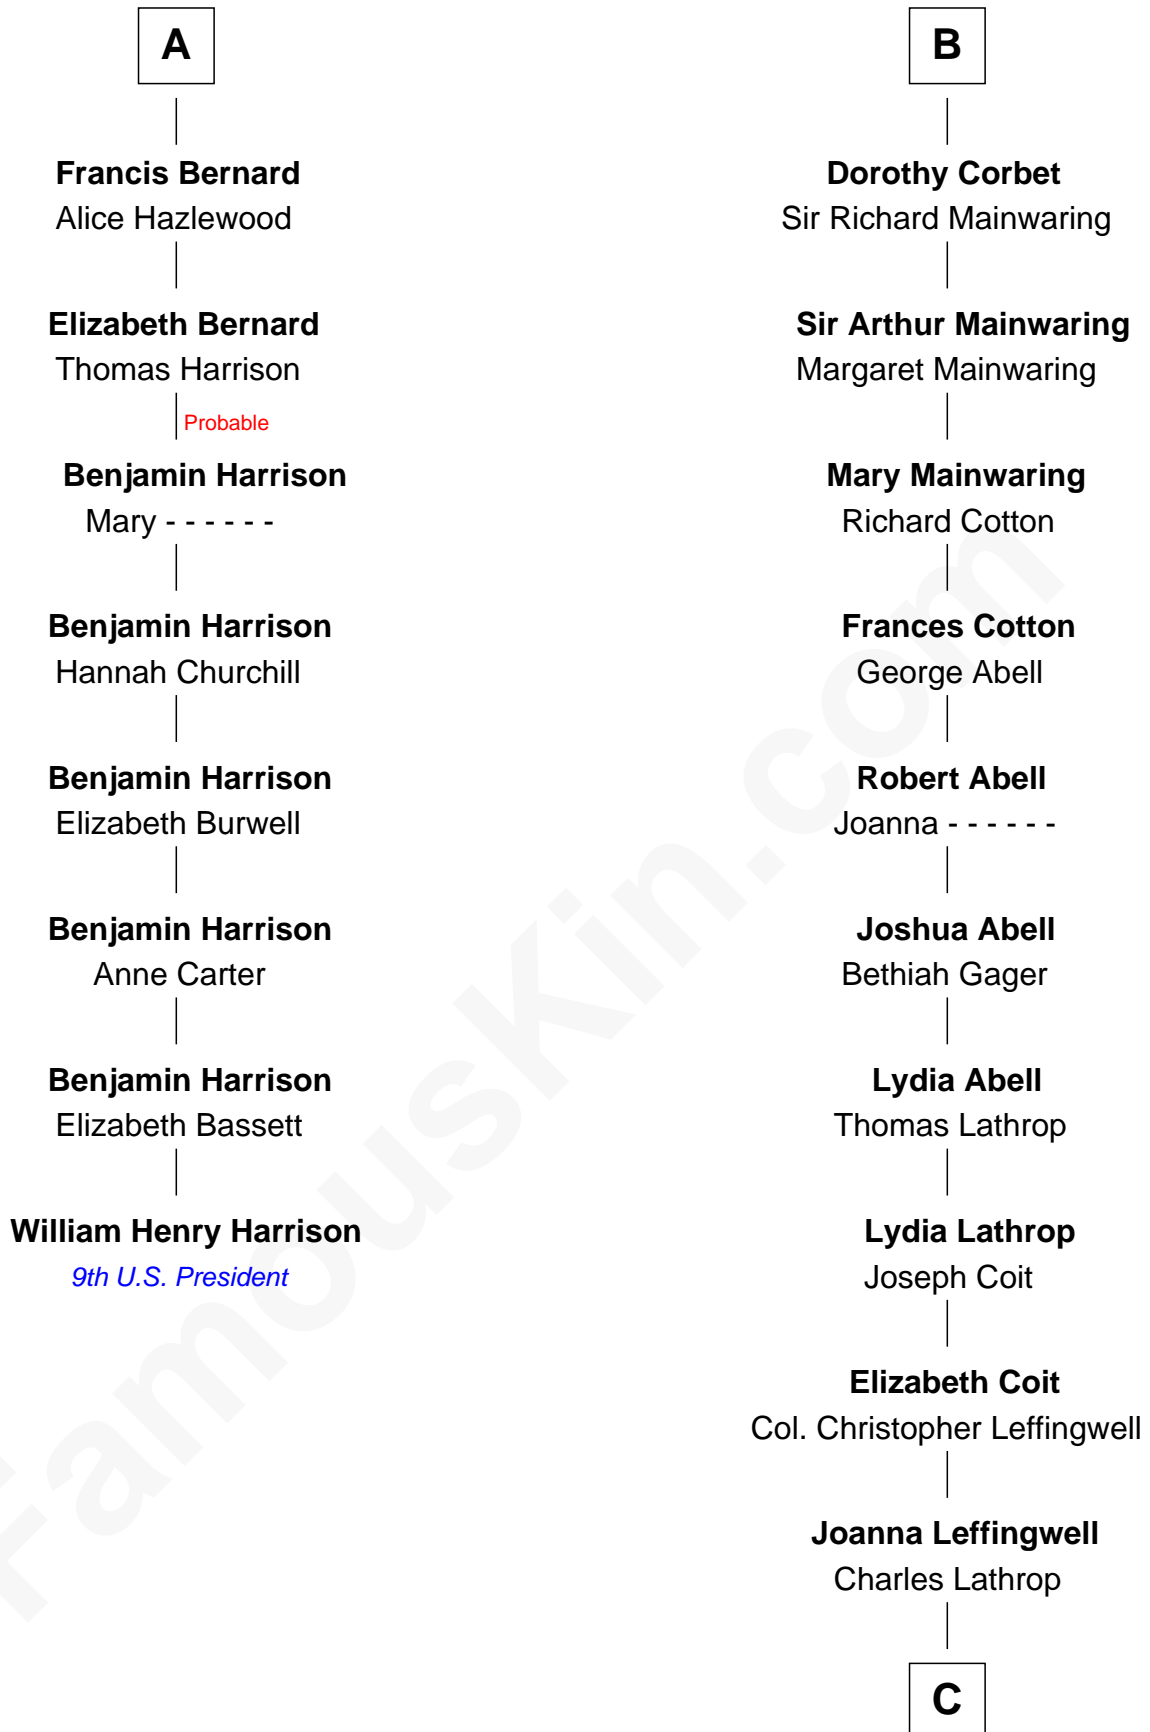

FamousKin.com
Relationship Chart of
William Henry Harrison
9th U.S. President

14th cousin 6 times removed of
Allen Dulles
5th Director of the C.I.A.

C

—
Harriet Wadsworth Lathrop

Rev. Miron Winslow

—
Harriet Lathrop Winslow

Rev. John Welsh Dulles

—
Allen Macy Dulles

Edith Foster

—
Allen Dulles

5th Director of the C.I.A.

FamousKin.com