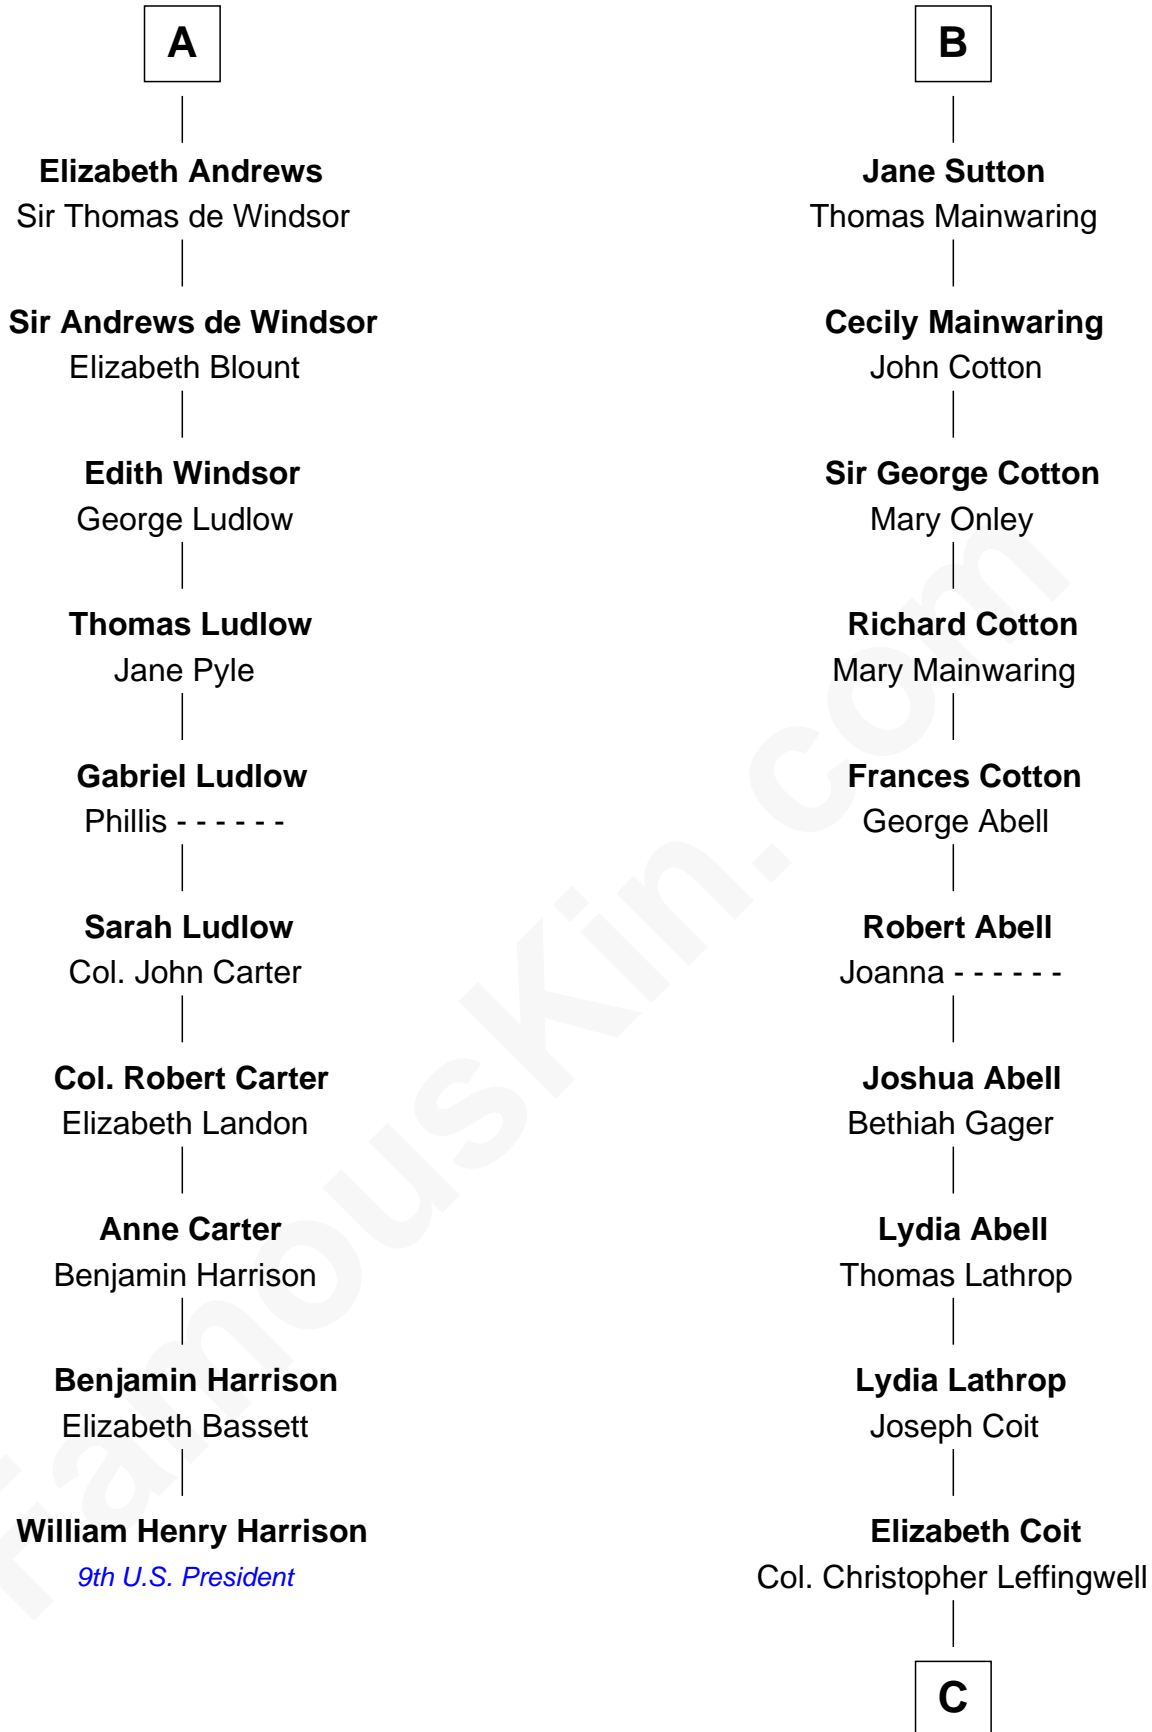

FamousKin.com
Relationship Chart of
William Henry Harrison
9th U.S. President

16th cousin 5 times removed of
Allen Dulles
5th Director of the C.I.A.

Sir Hugh le Despencer
 Aveline Basset

C

Joanna Leffingwell

Charles Lathrop

Harriet Wadsworth Lathrop

Rev. Miron Winslow

Harriet Lathrop Winslow

Rev. John Welsh Dulles

Allen Macy Dulles

Edith Foster

Allen Dulles