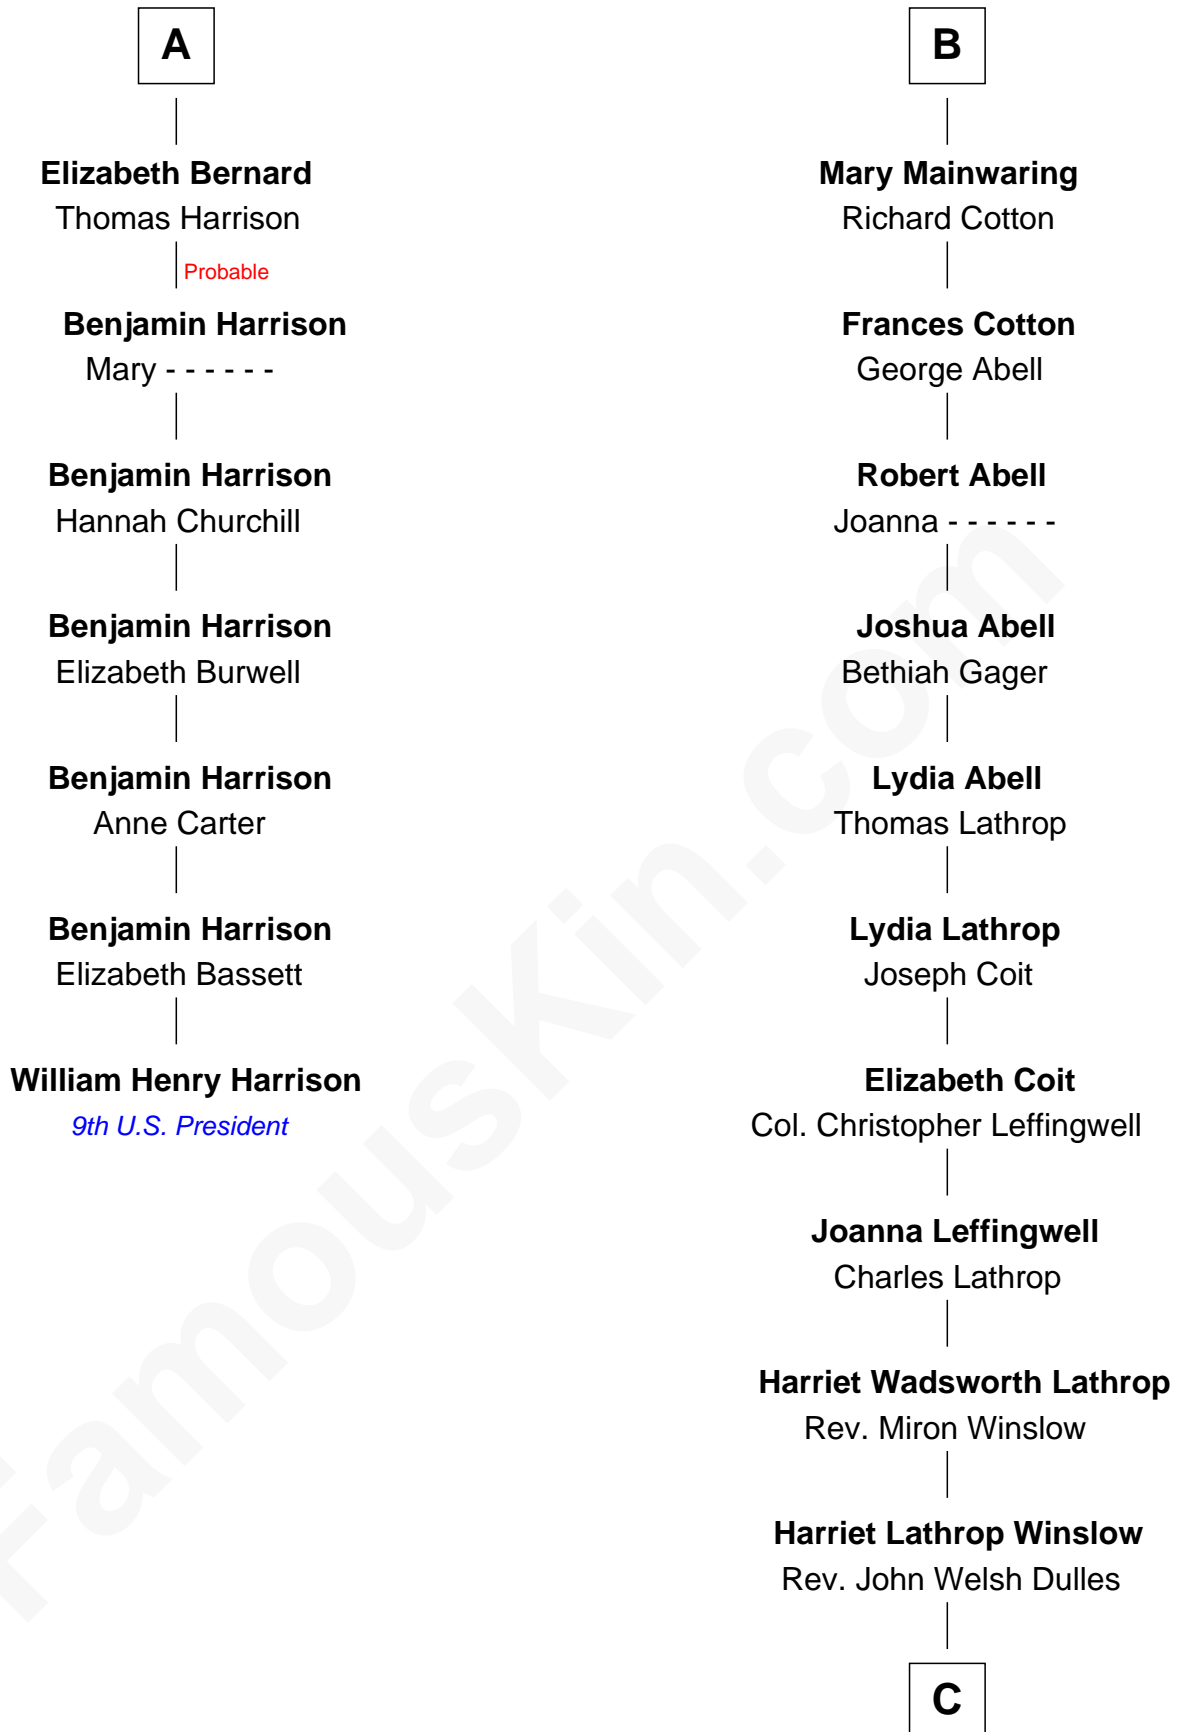

FamousKin.com
Relationship Chart of
William Henry Harrison
9th U.S. President

13th cousin 5 times removed of

Allen Dulles
5th Director of the C.I.A.

John de Welles
 Maud de Roos

C

Allen Macy Dulles

Edith Foster