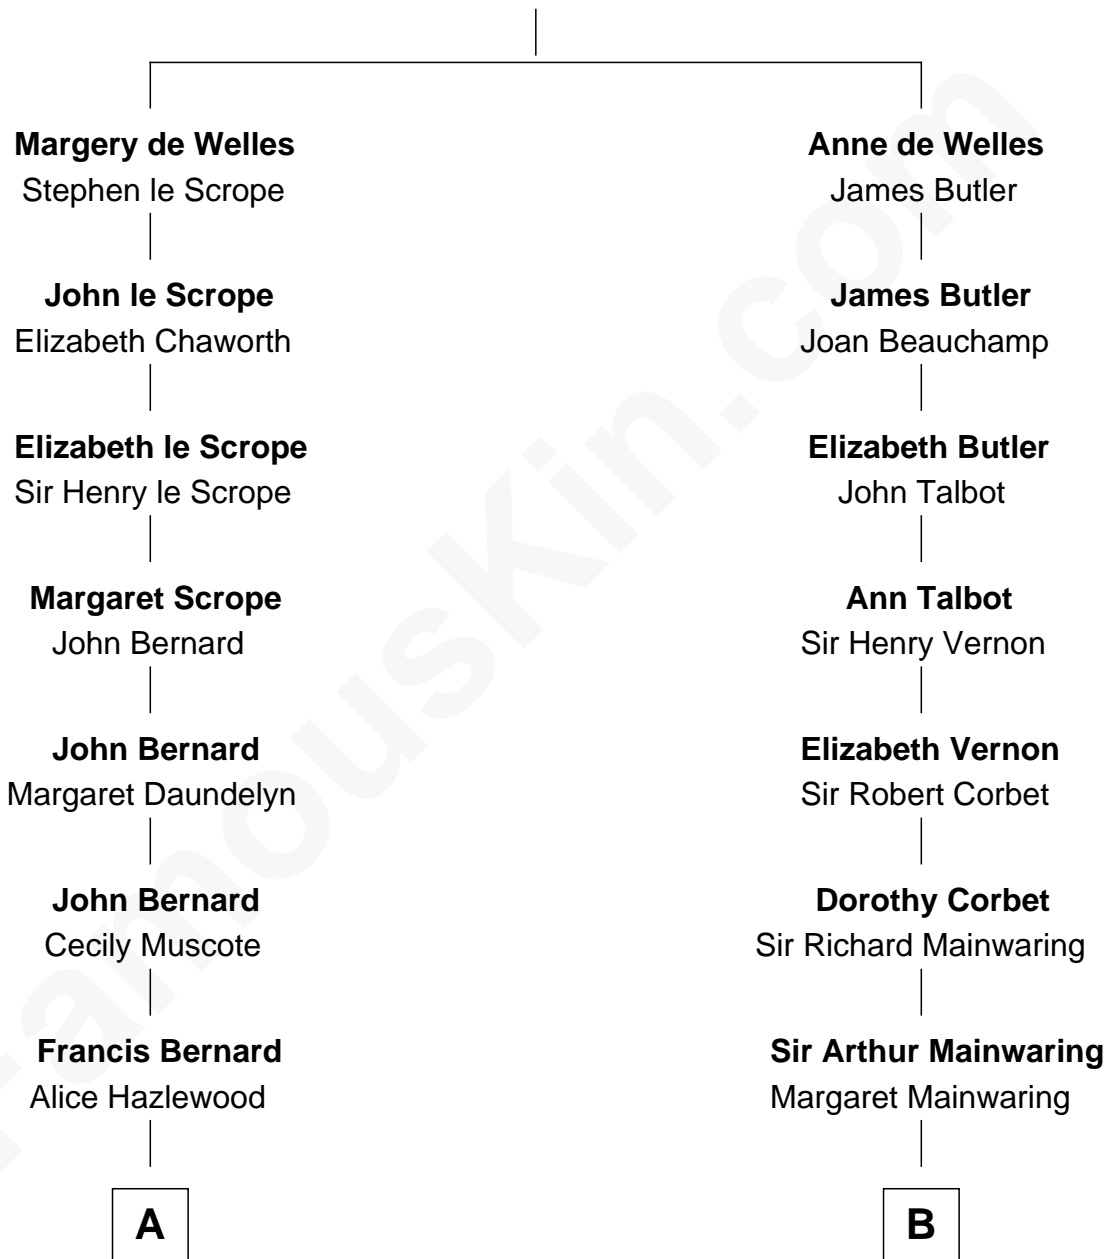

FamousKin.com
Relationship Chart of
William Henry Harrison
9th U.S. President

13th cousin 5 times removed of

Allen Dulles
5th Director of the C.I.A.

John de Welles
 Maud de Roos

C

Allen Macy Dulles

Edith Foster