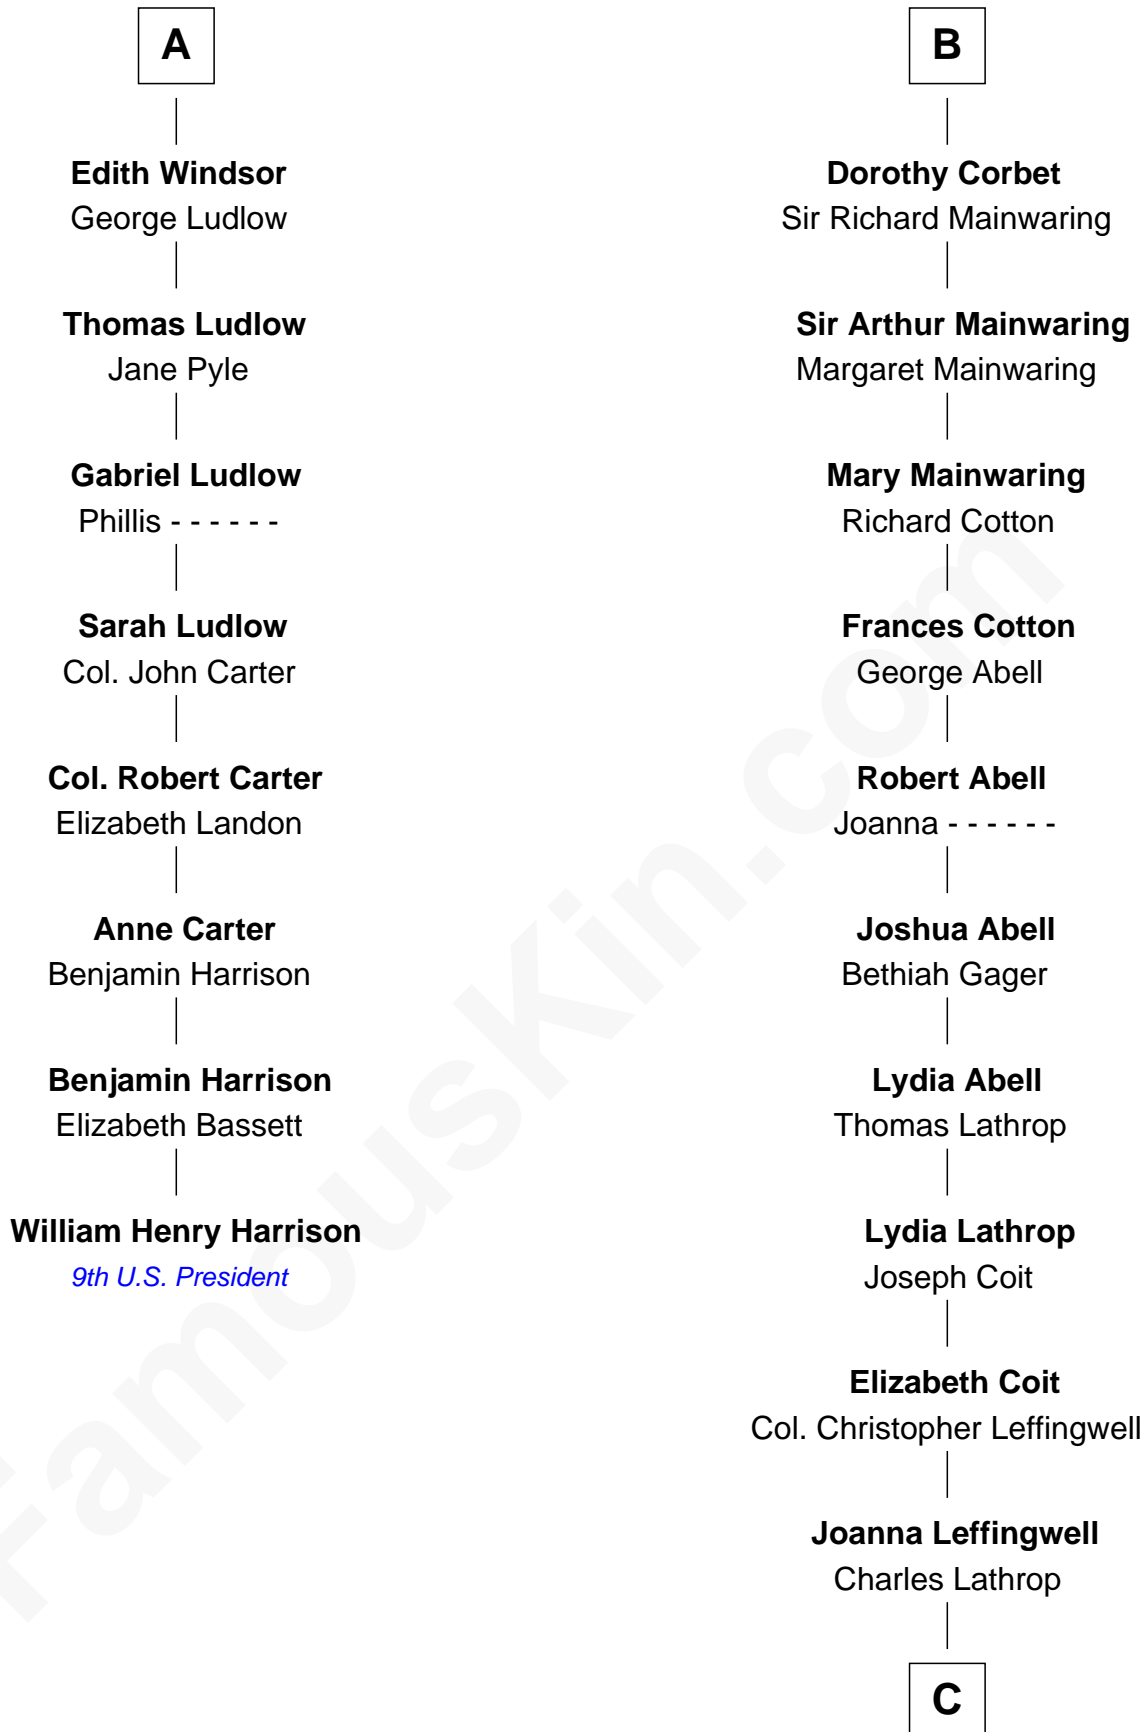

**FamousKin.com**  
**Relationship Chart of**  
**William Henry Harrison**  
*9th U.S. President*

**14th cousin 6 times removed of**  
**Allen Dulles**  
*5th Director of the C.I.A.*

**Humphrey de Bohun**  
 Elizabeth Plantagenet

C

Harriet Wadsworth Lathrop

Rev. Miron Winslow

Harriet Lathrop Winslow

Rev. John Welsh Dulles

Allen Macy Dulles

Edith Foster

Allen Dulles