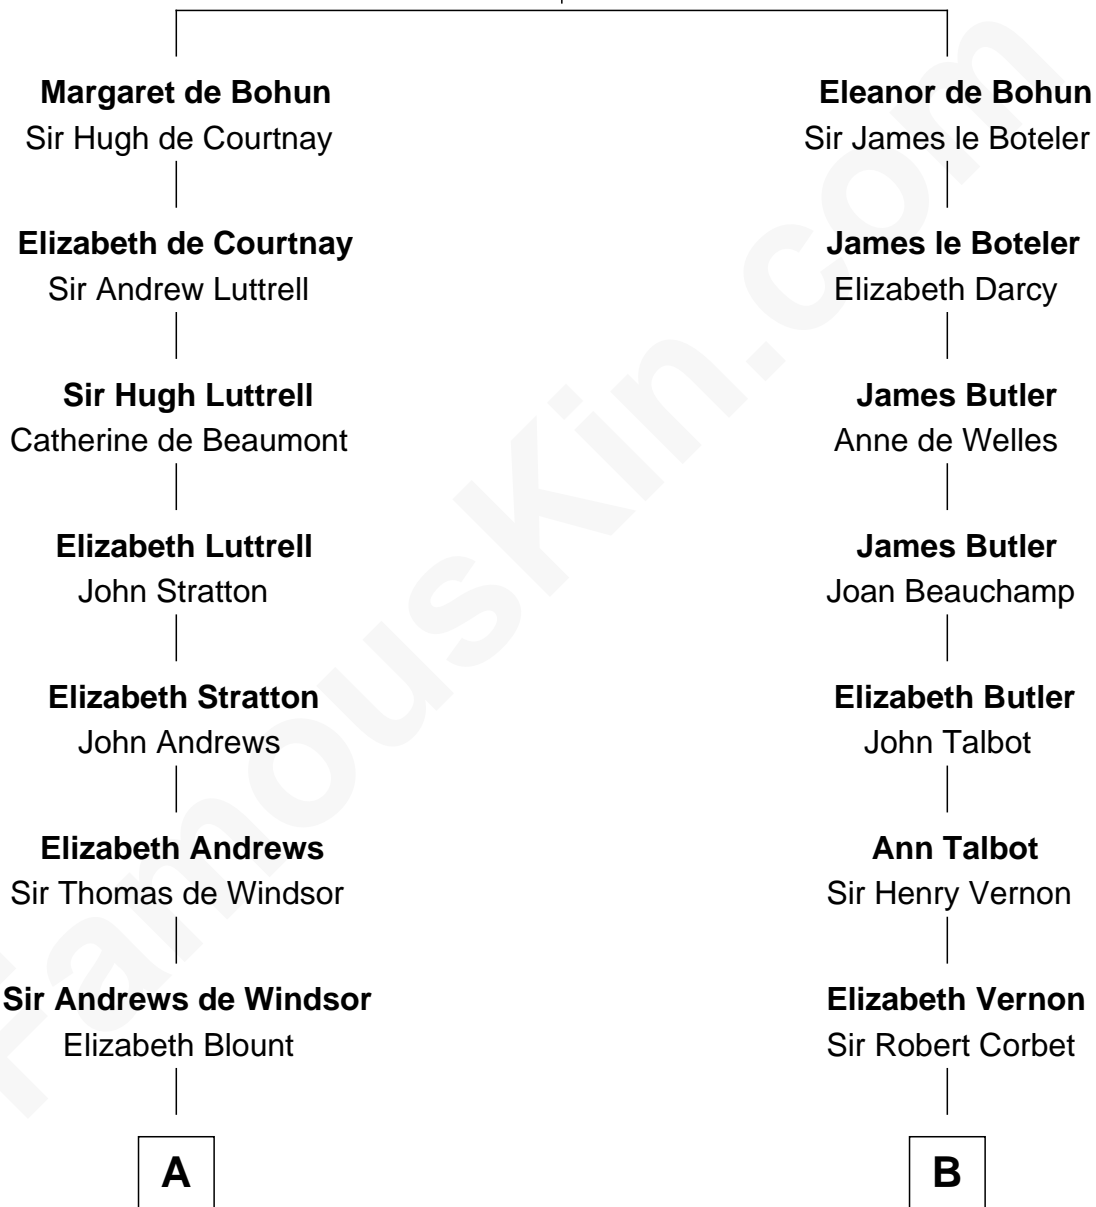

**FamousKin.com**  
**Relationship Chart of**  
**William Henry Harrison**  
*9th U.S. President*

**14th cousin 6 times removed of**  
**Allen Dulles**  
*5th Director of the C.I.A.*

**Humphrey de Bohun**  
 Elizabeth Plantagenet