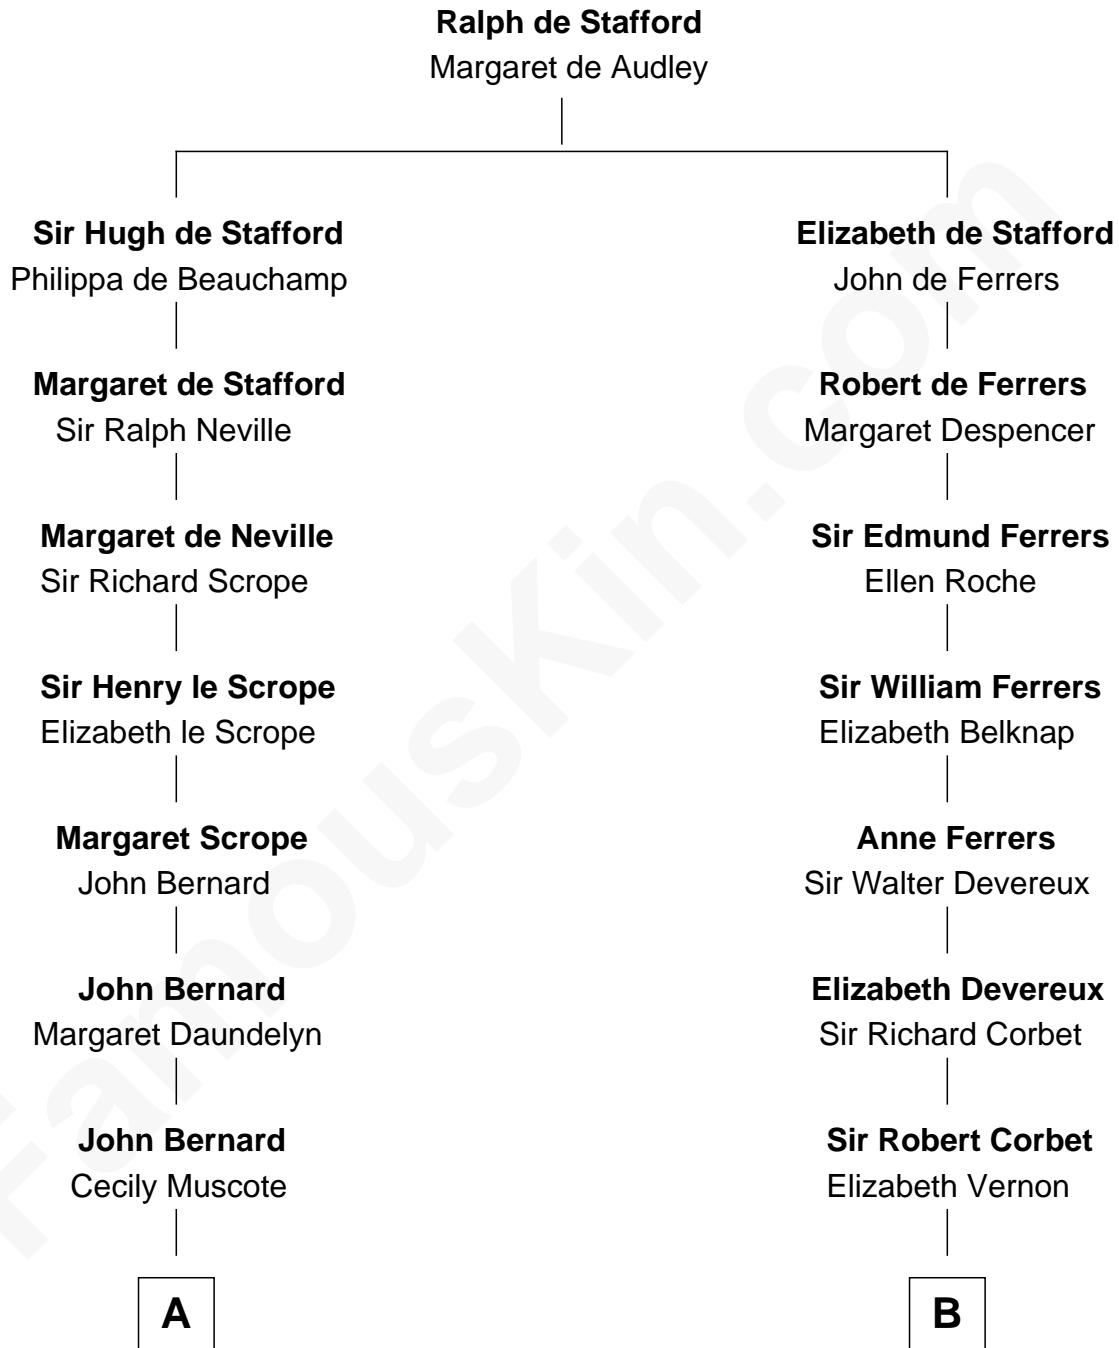

FamousKin.com
Relationship Chart of
William Henry Harrison
9th U.S. President

14th cousin 6 times removed of

John Foster Dulles
52nd U.S. Secretary of State

C

Harriet Wadsworth Lathrop

Rev. Miron Winslow

Harriet Lathrop Winslow

Rev. John Welsh Dulles

Allen Macy Dulles

Edith Foster

John Foster Dulles

52nd U.S. Secretary of State