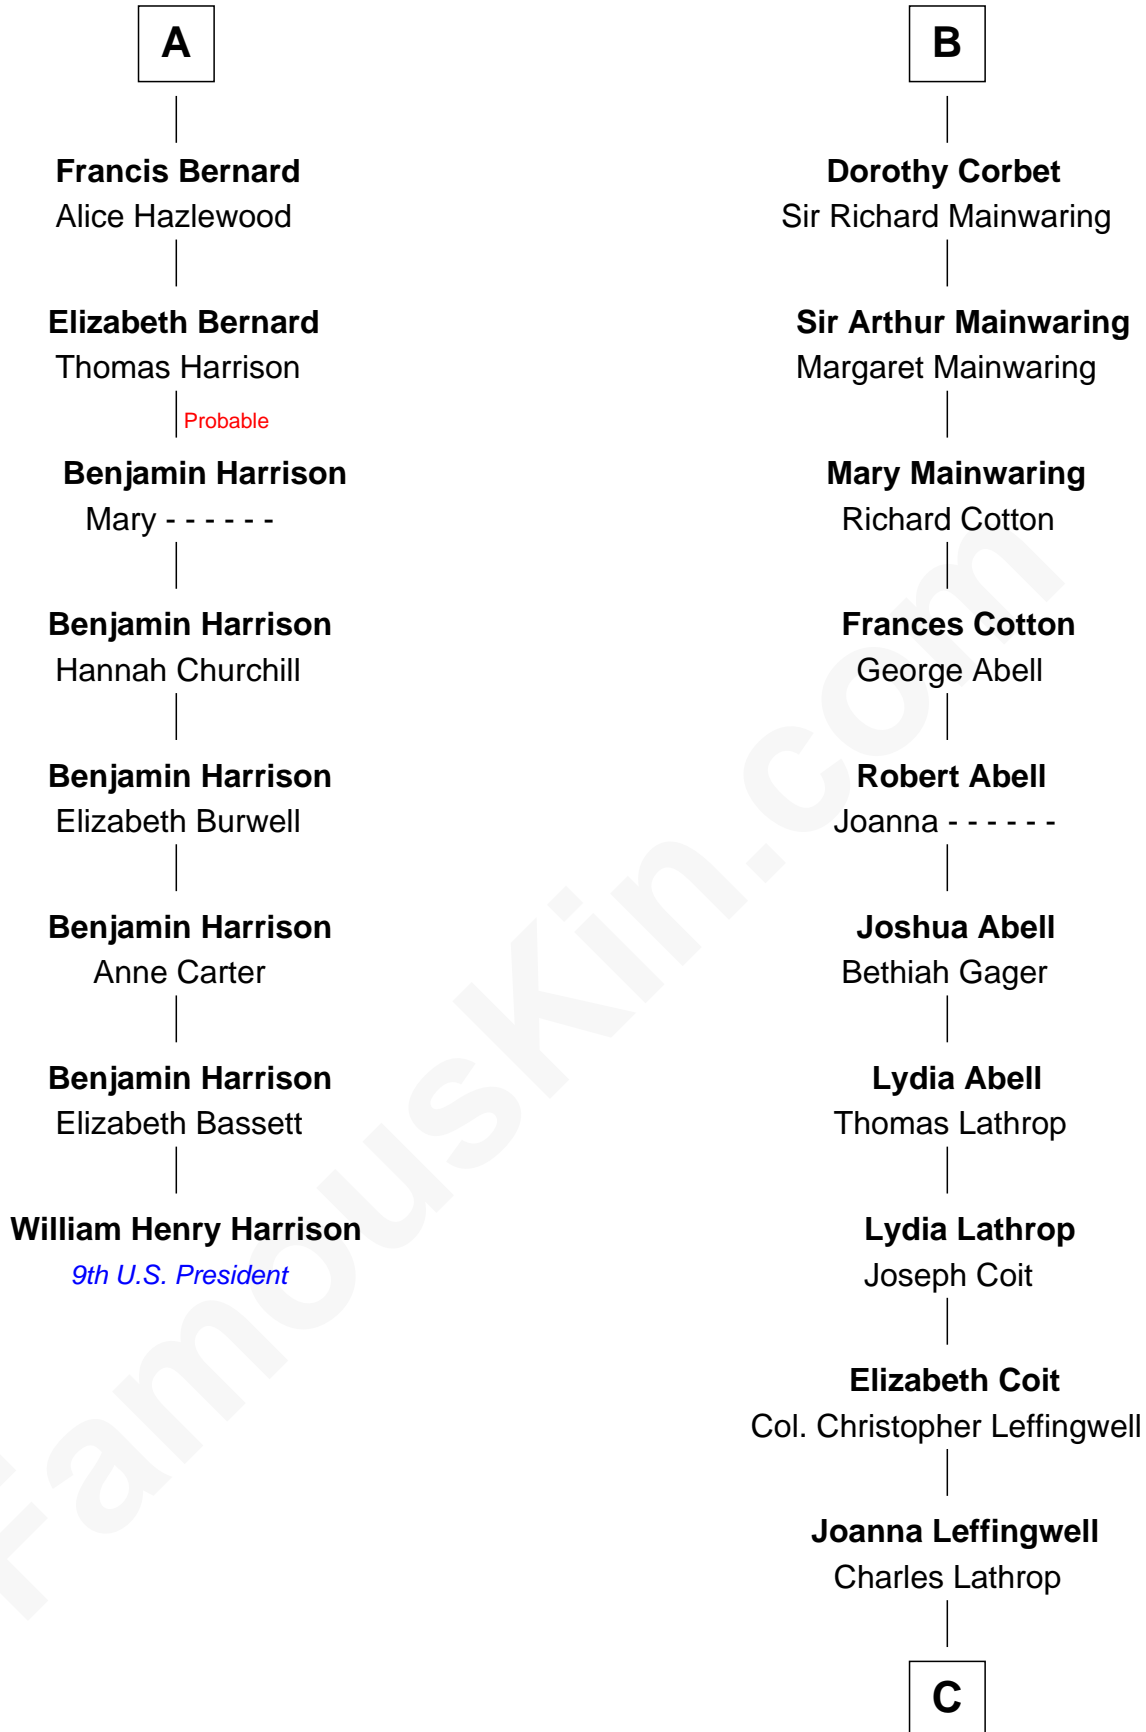

FamousKin.com
Relationship Chart of
William Henry Harrison
9th U.S. President

14th cousin 6 times removed of

John Foster Dulles
52nd U.S. Secretary of State

C

Harriet Wadsworth Lathrop

Rev. Miron Winslow

Harriet Lathrop Winslow

Rev. John Welsh Dulles

Allen Macy Dulles

Edith Foster

John Foster Dulles

52nd U.S. Secretary of State