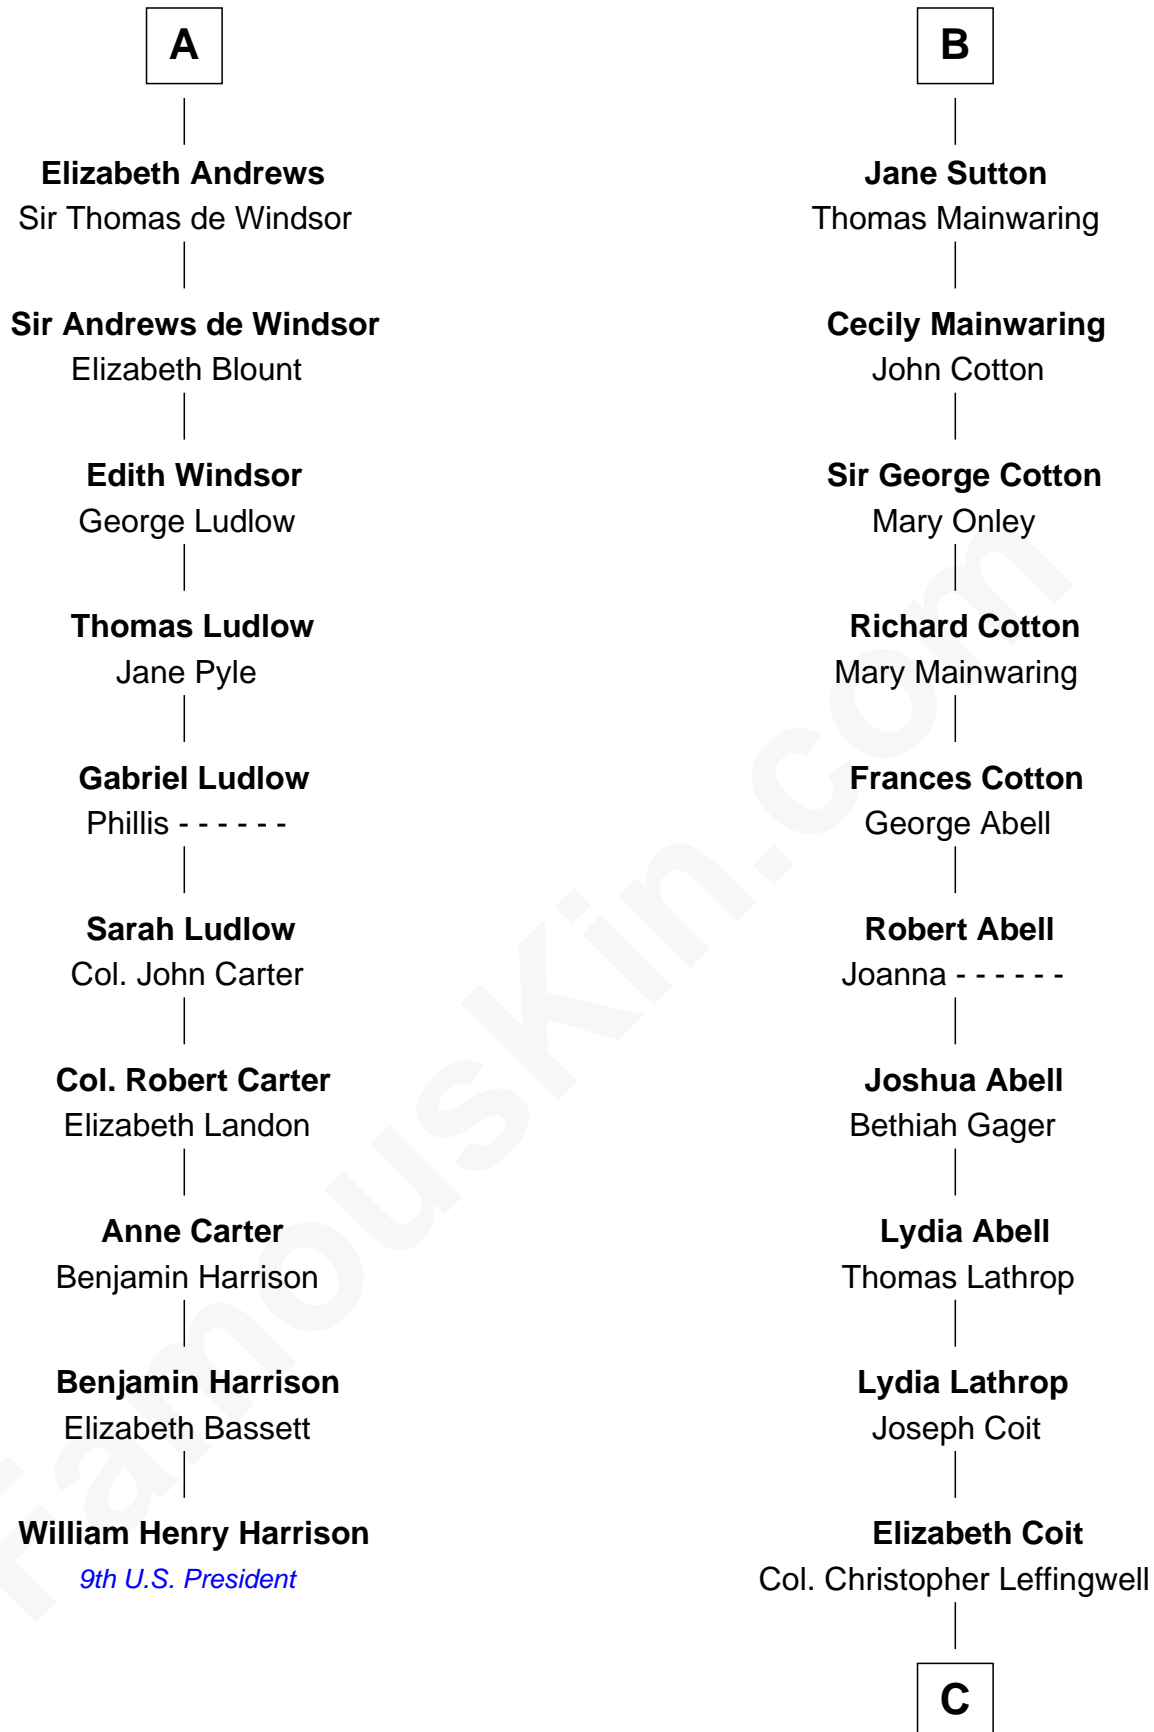

**FamousKin.com**  
**Relationship Chart of**  
**William Henry Harrison**  
*9th U.S. President*

16th cousin 5 times removed of

**John Foster Dulles**  
*52nd U.S. Secretary of State*

**Sir Hugh le Despencer**  
 Aveline Basset

**C**

**Joanna Leffingwell**

Charles Lathrop

**Harriet Wadsworth Lathrop**

Rev. Miron Winslow

**Harriet Lathrop Winslow**

Rev. John Welsh Dulles

**Allen Macy Dulles**

Edith Foster

**John Foster Dulles**

*52nd U.S. Secretary of State*