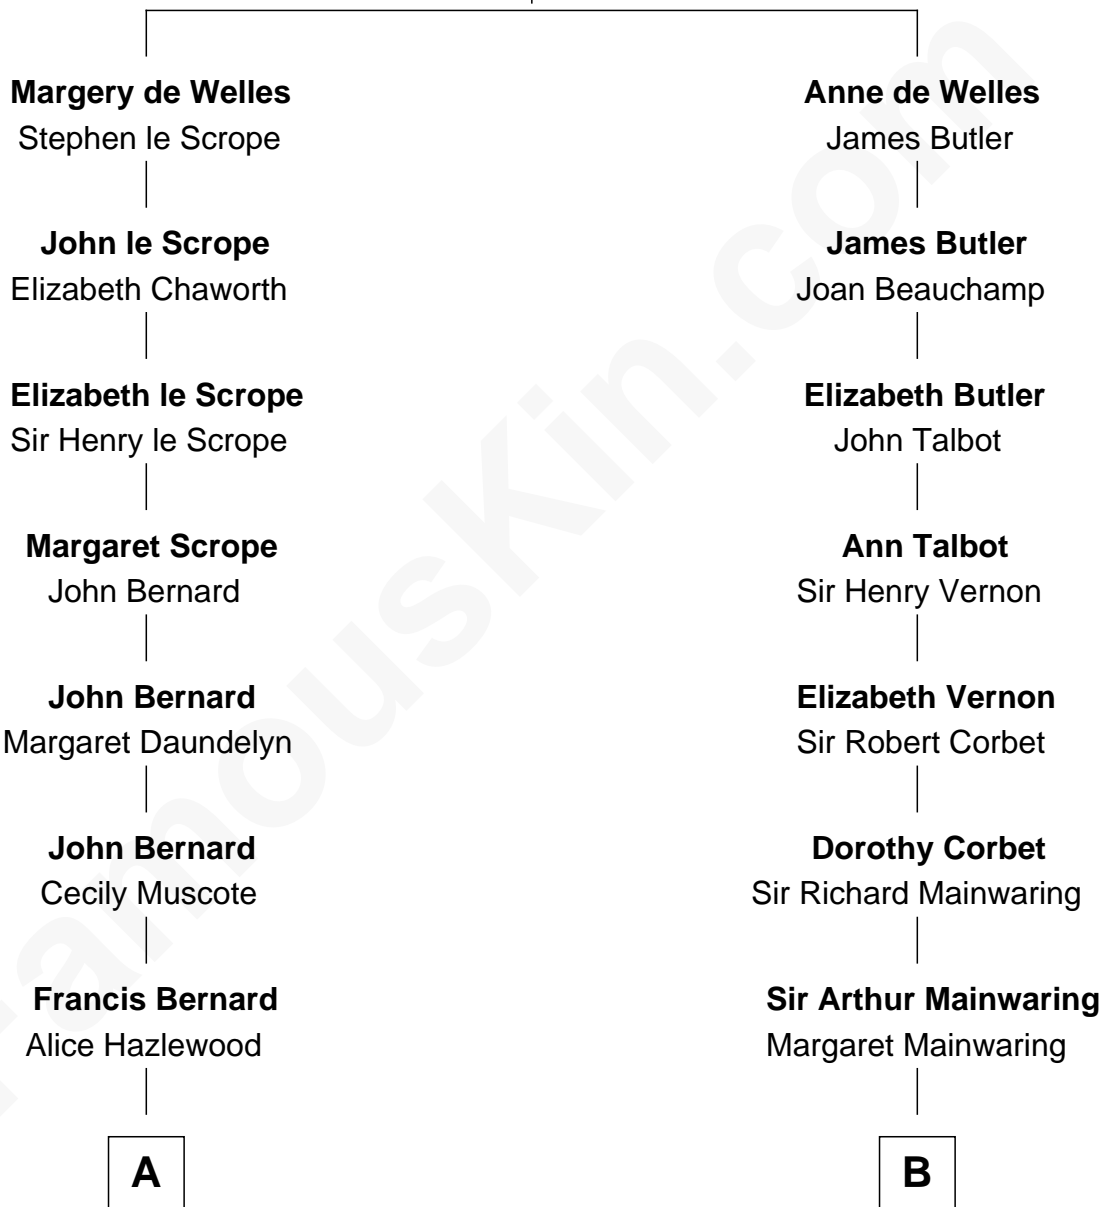

FamousKin.com
Relationship Chart of
William Henry Harrison
9th U.S. President

13th cousin 5 times removed of

John Foster Dulles
52nd U.S. Secretary of State

John de Welles
Maud de Roos

C

Allen Macy Dulles

Edith Foster

John Foster Dulles

52nd U.S. Secretary of State

FamousKin.com