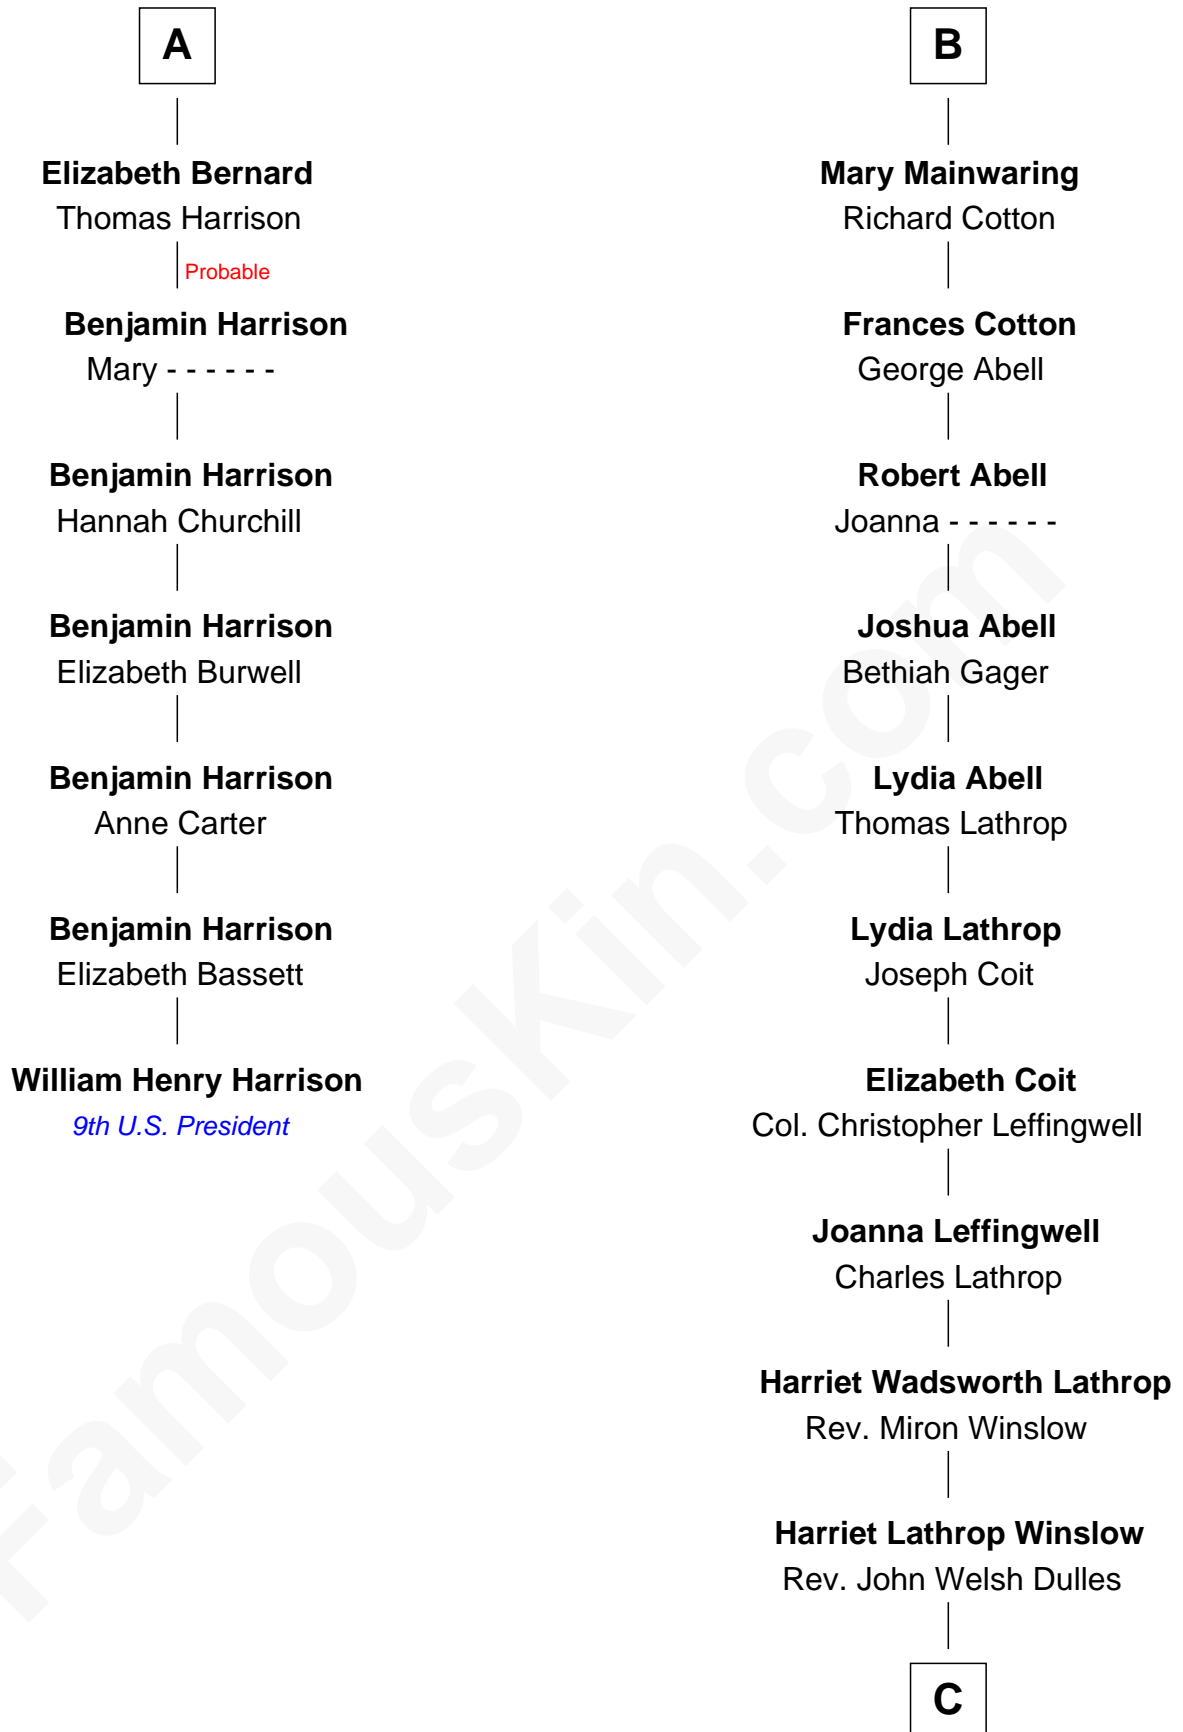

FamousKin.com
Relationship Chart of
William Henry Harrison
9th U.S. President

13th cousin 5 times removed of

John Foster Dulles
52nd U.S. Secretary of State

John de Welles
Maud de Roos

C

Allen Macy Dulles

Edith Foster