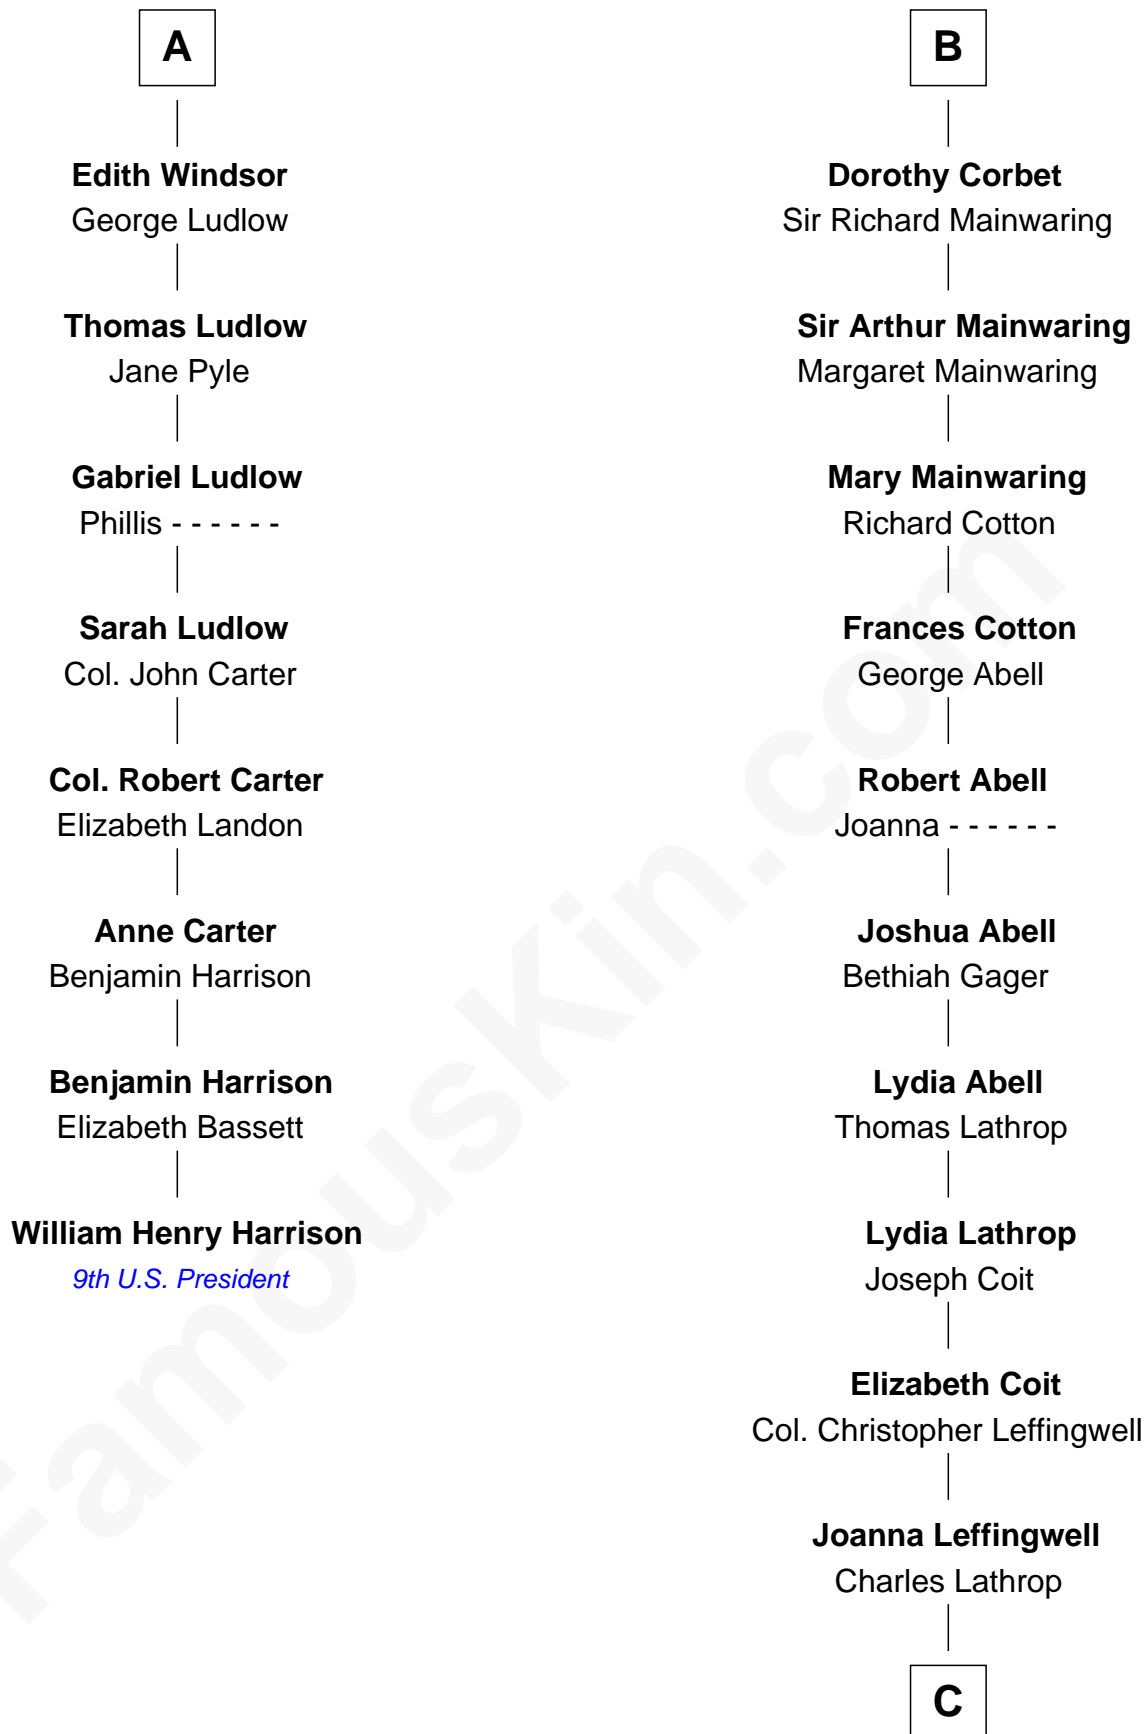

FamousKin.com
Relationship Chart of
William Henry Harrison
9th U.S. President

14th cousin 6 times removed of

John Foster Dulles
52nd U.S. Secretary of State

Humphrey de Bohun
 Elizabeth Plantagenet

C

Harriet Wadsworth Lathrop

Rev. Miron Winslow

Harriet Lathrop Winslow

Rev. John Welsh Dulles

Allen Macy Dulles

Edith Foster

John Foster Dulles

52nd U.S. Secretary of State