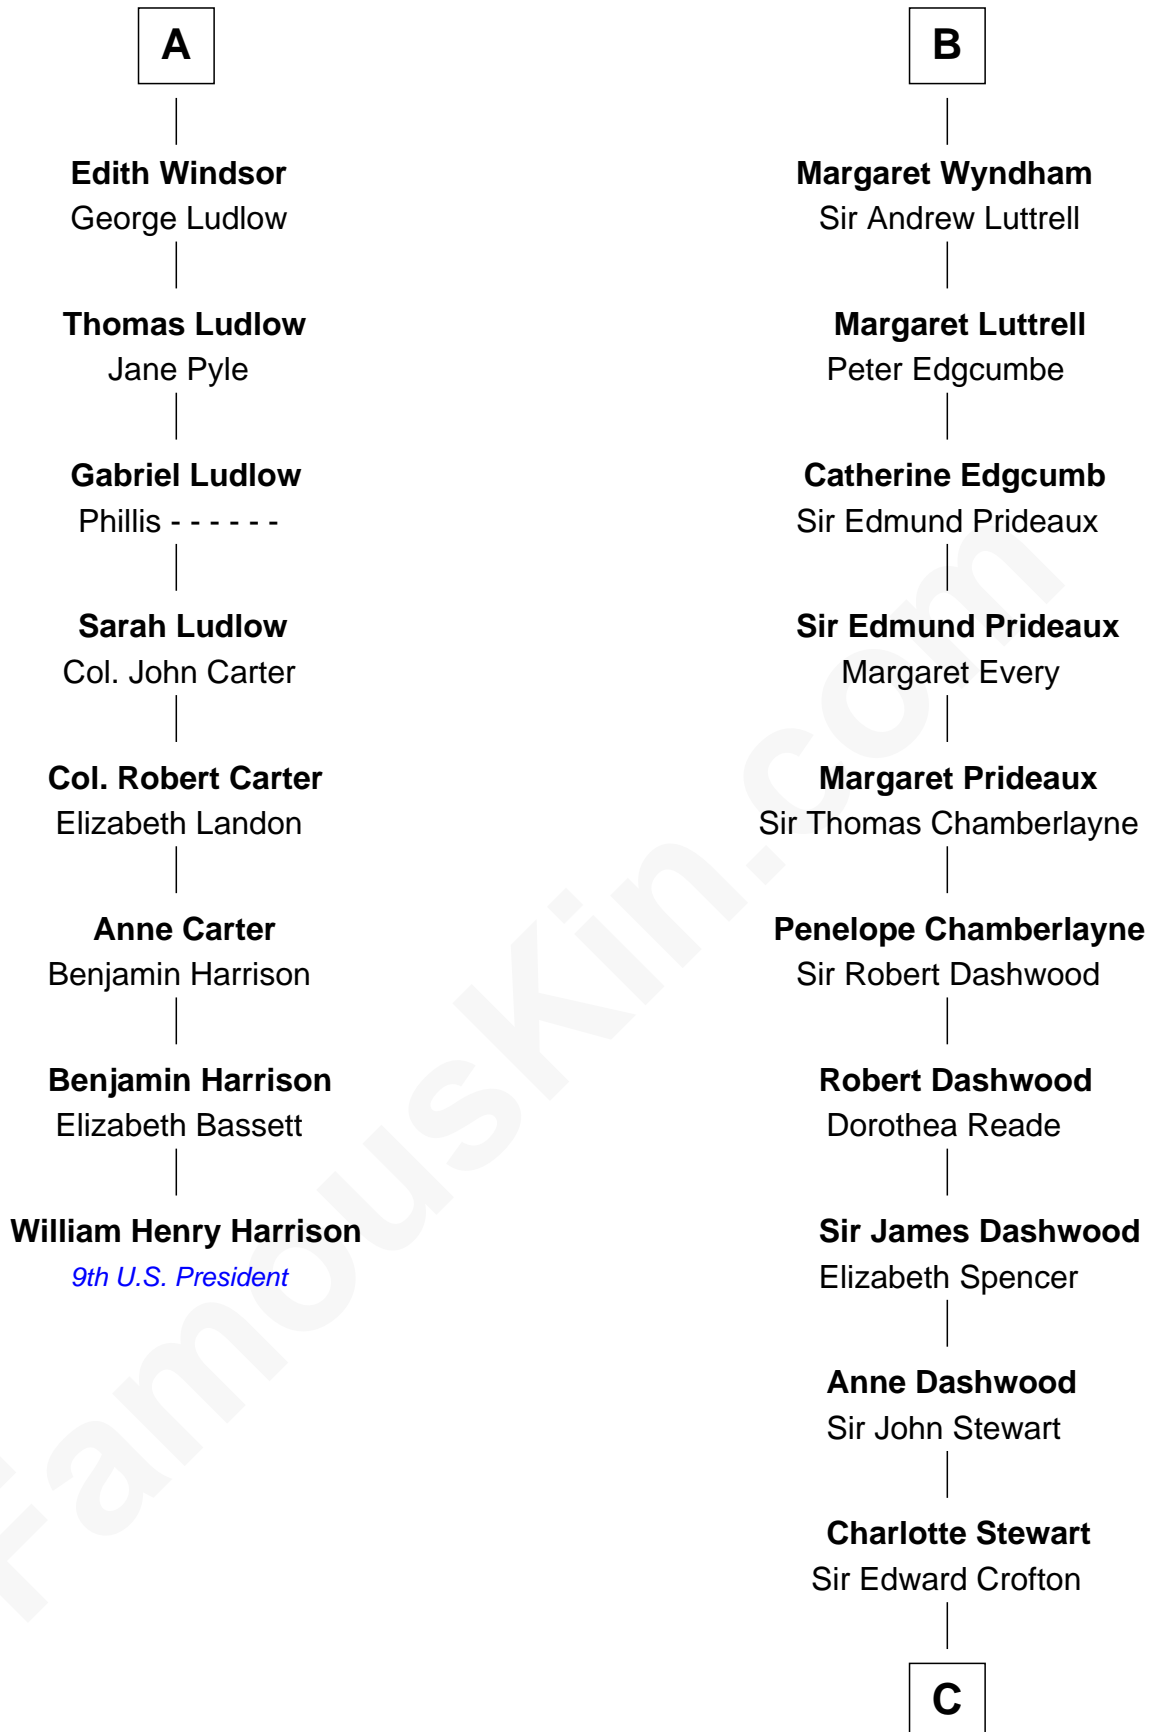

FamousKin.com
Relationship Chart of
William Henry Harrison
9th U.S. President

14th cousin 7 times removed of
Guy Ritchie
British Filmmaker

Humphrey de Bohun
 Elizabeth Plantagenet

C

Frederica Crofton

Hubert McLaughlin

Vivian Guy Ouseley McLaughlin

Edith Jane Martineau

Doris Margaretta McLaughlin

Stuart John Ritchie

John Vivian Ritchie

Amber Mary Parkinson

Guy Ritchie

British Filmmaker