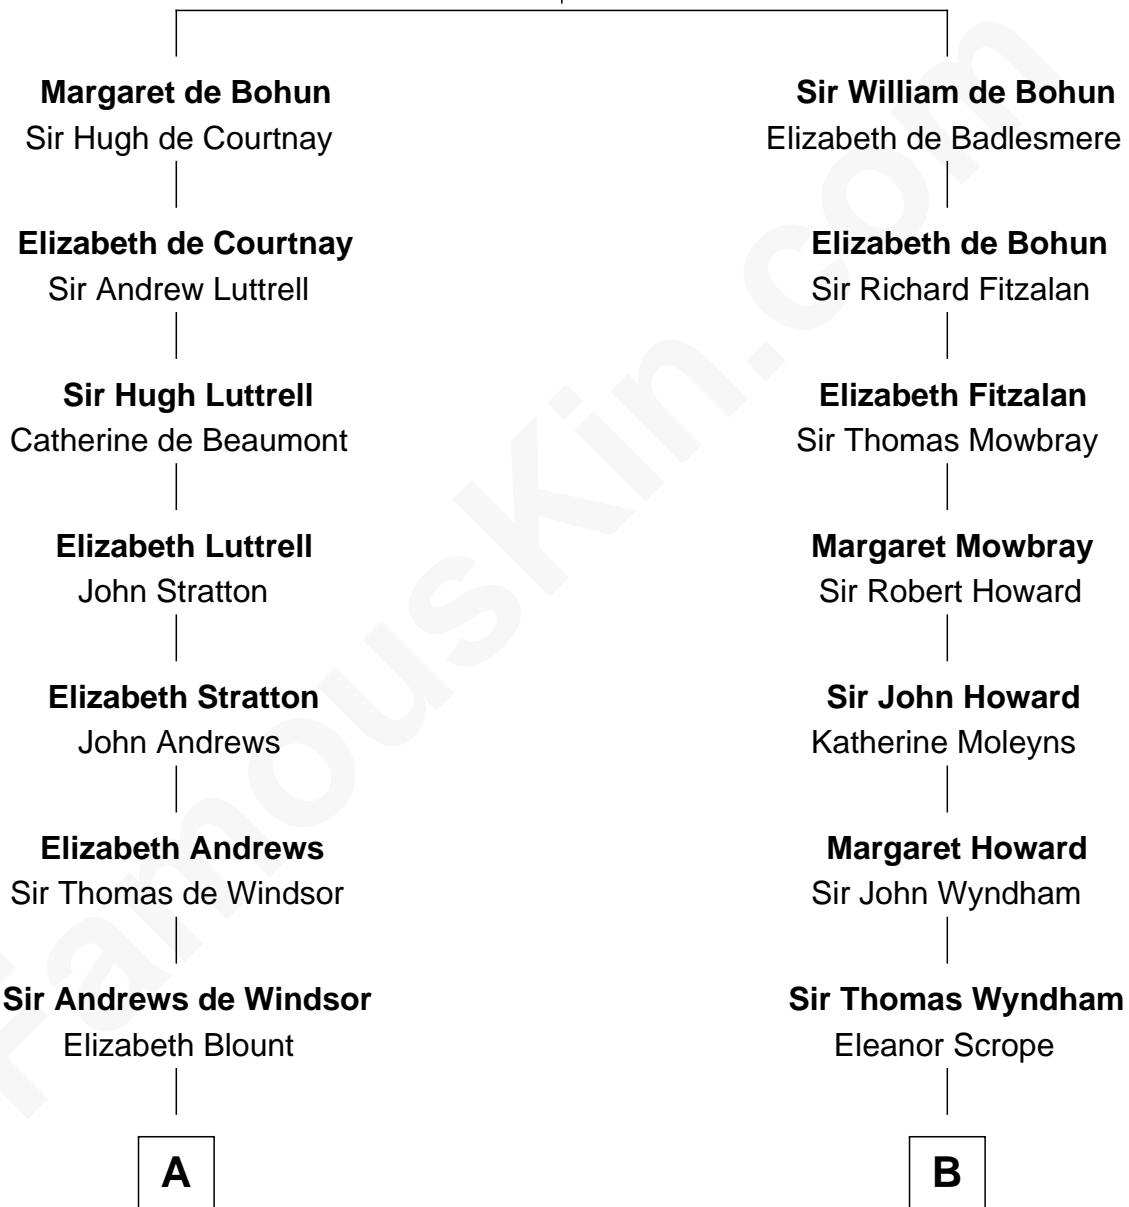

FamousKin.com
Relationship Chart of
William Henry Harrison
9th U.S. President

14th cousin 7 times removed of
Guy Ritchie
British Filmmaker

Humphrey de Bohun
 Elizabeth Plantagenet

C

Frederica Crofton

Hubert McLaughlin

Vivian Guy Ouseley McLaughlin

Edith Jane Martineau

Doris Margaretta McLaughlin

Stuart John Ritchie

John Vivian Ritchie

Amber Mary Parkinson

Guy Ritchie

British Filmmaker