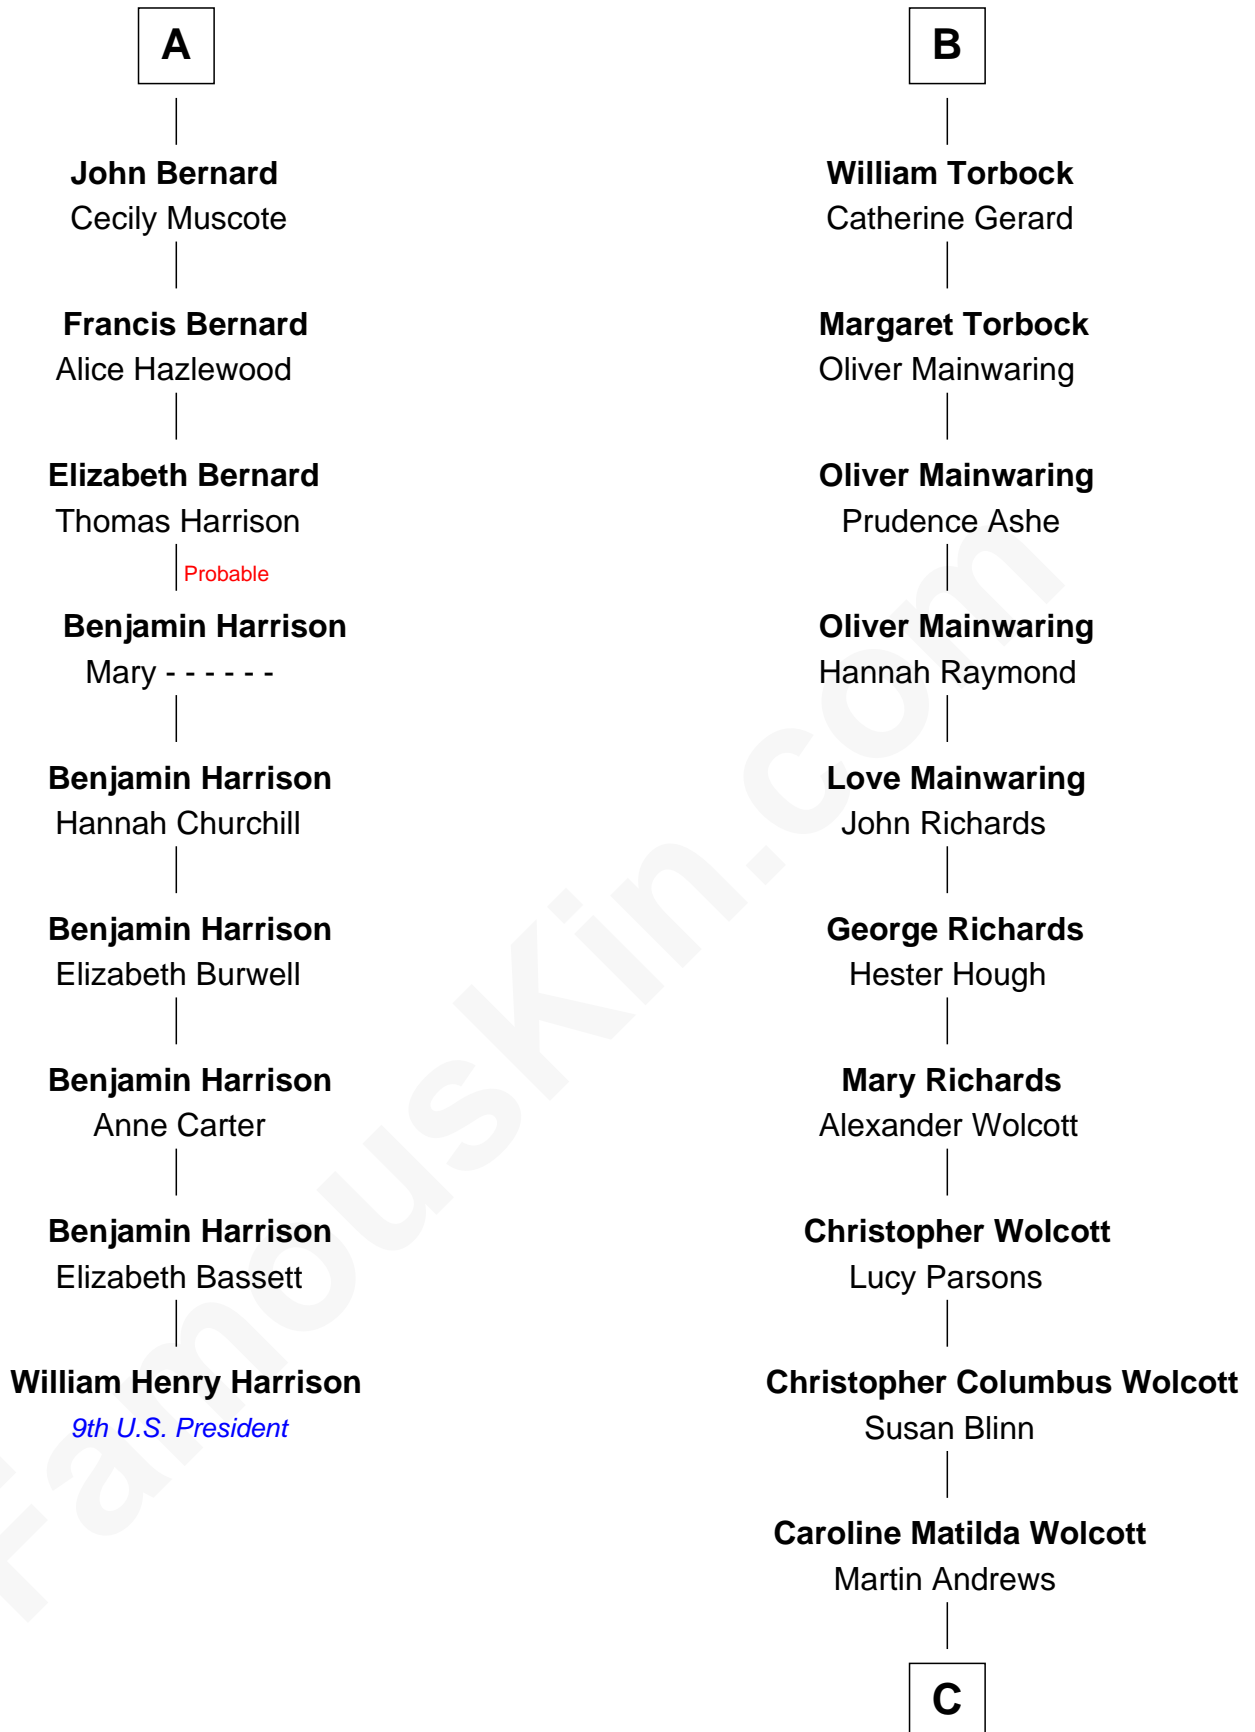

**FamousKin.com**  
**Relationship Chart of**  
**William Henry Harrison**  
*9th U.S. President*

**15th cousin 3 times removed of**  
**Buckminster Fuller**  
*Author, Architect, and Inventor*

**Bartholomew de Badlesmere**  
 Margaret de Clare

C

Caroline Wolcott Andrews

Richard Buckminster Fuller

**Buckminster Fuller**

*Author, Architect, and Inventor*

FamousKin.com