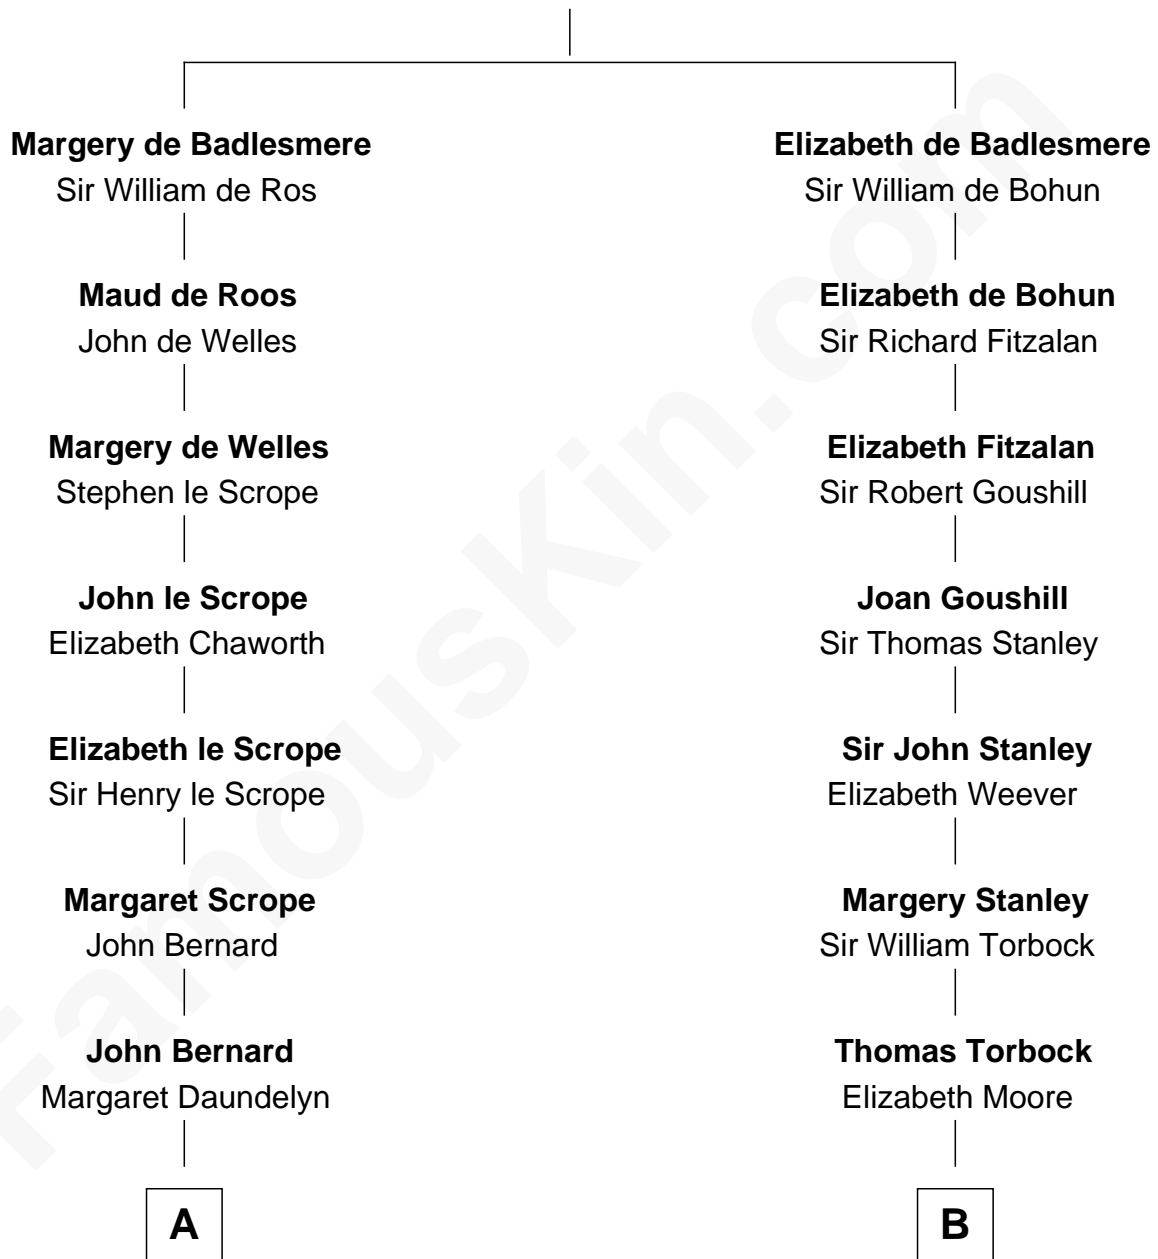

**FamousKin.com**  
**Relationship Chart of**  
**William Henry Harrison**  
*9th U.S. President*

**15th cousin 3 times removed of**  
**Buckminster Fuller**  
*Author, Architect, and Inventor*

**Bartholomew de Badlesmere**  
 Margaret de Clare

C

Caroline Wolcott Andrews

Richard Buckminster Fuller

**Buckminster Fuller**

*Author, Architect, and Inventor*

FamousKin.com