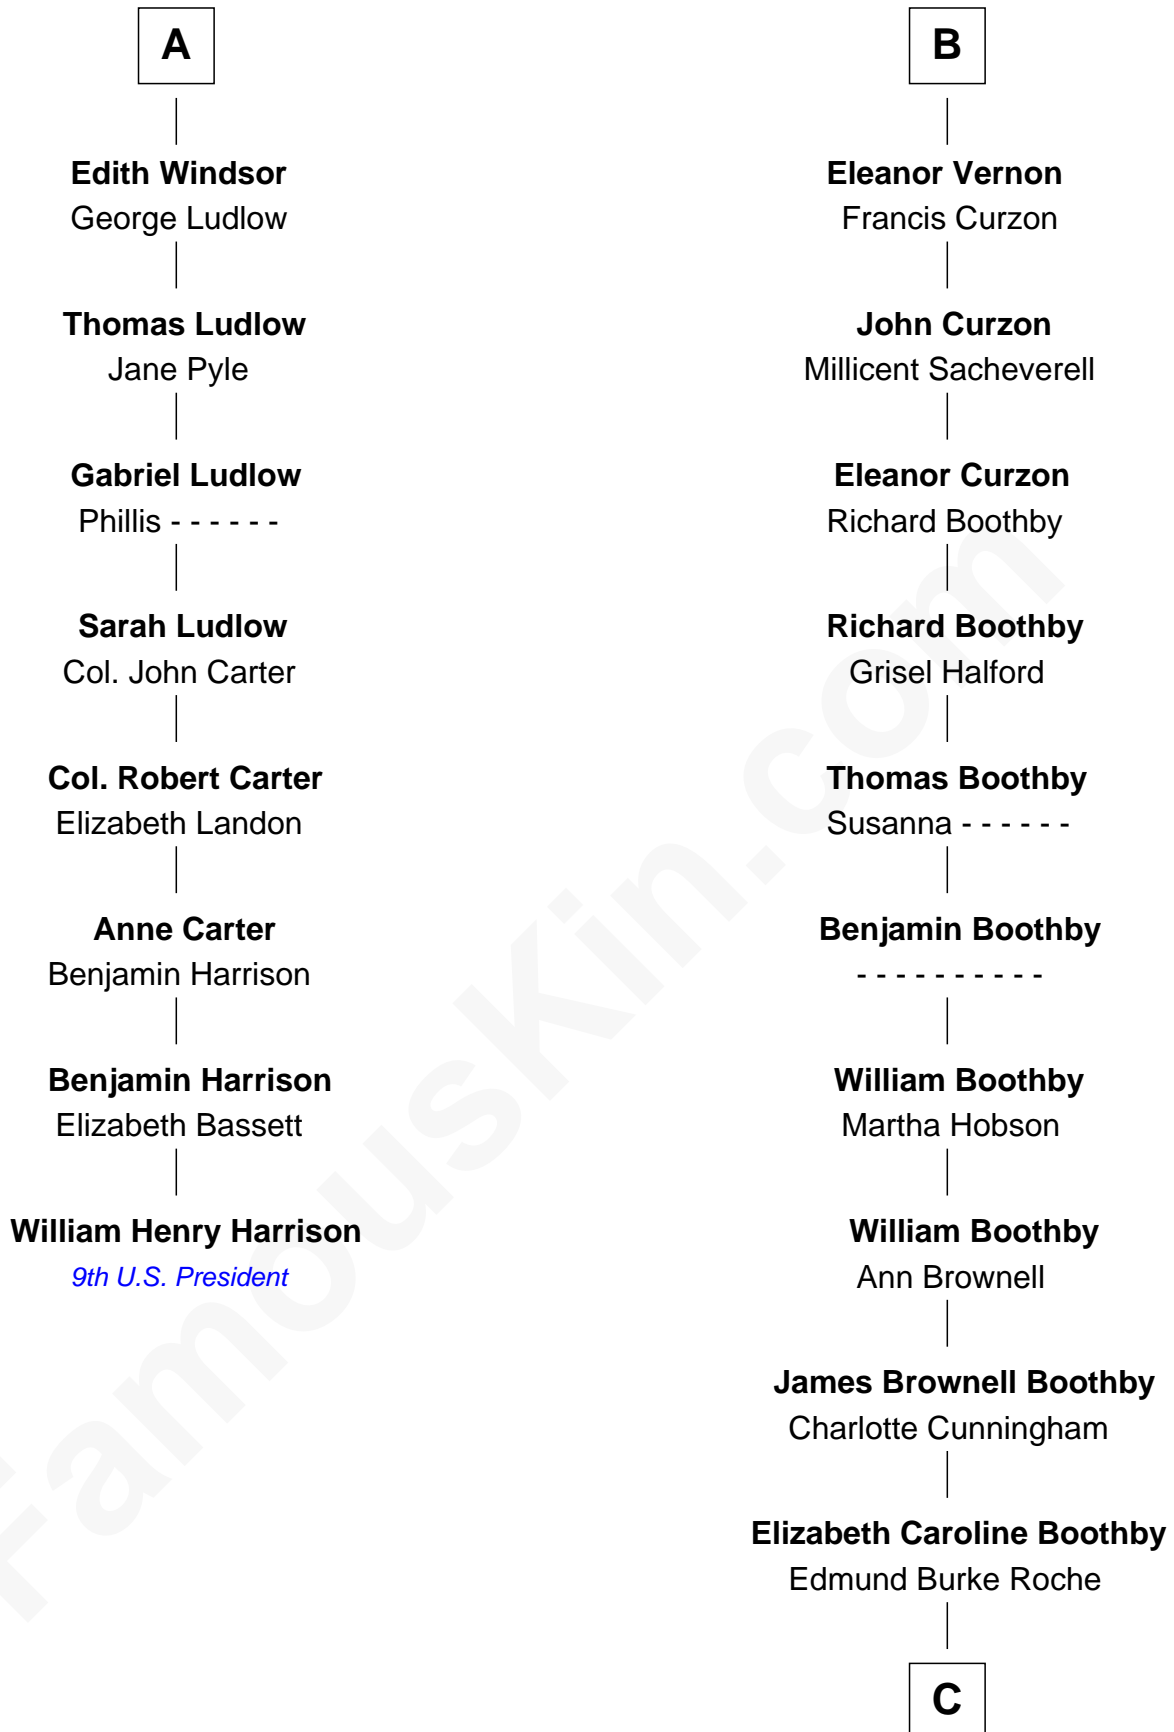

FamousKin.com
Relationship Chart of
William Henry Harrison
9th U.S. President

14th cousin 7 times removed of

Oliver Platt
Movie Actor

Humphrey de Bohun
 Elizabeth Plantagenet

C

James Boothby Burke Roche

Frances Eleanor Work

Cynthia Burke Roche

Arthur Scott Burden

Eileen Burden

Walter Maynard

Sheila Maynard

Nicholas Platt

Oliver Platt

Movie Actor