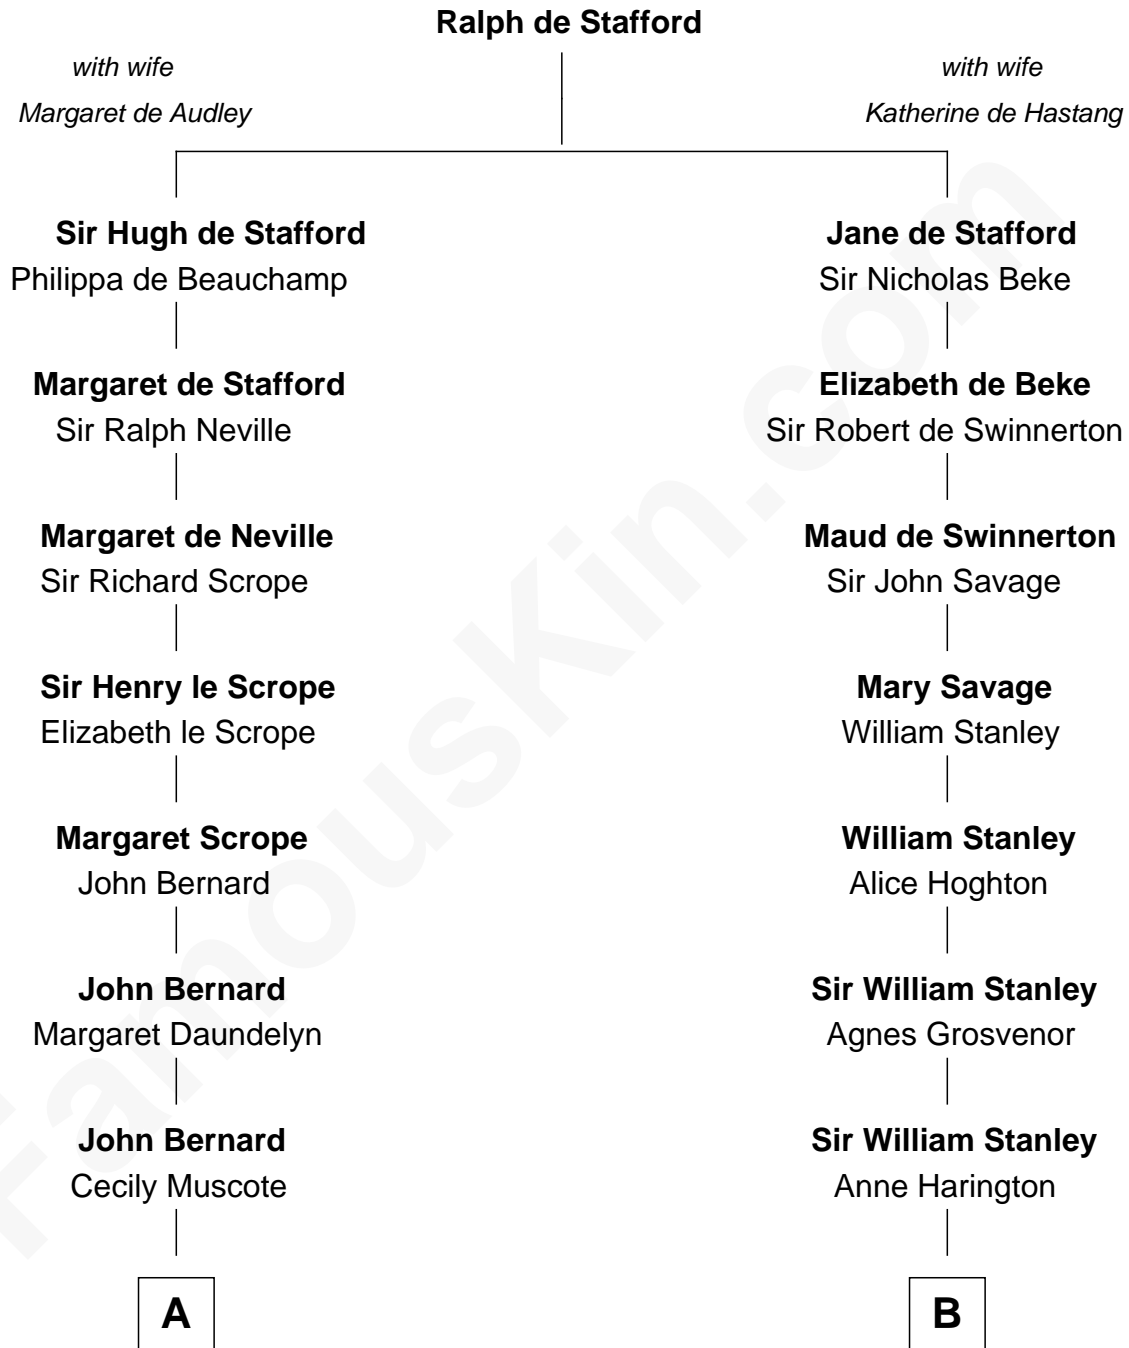

**FamousKin.com**  
**Relationship Chart of**  
**William Henry Harrison**  
*9th U.S. President*

14th cousin 4 times removed of

**Thomas Hunt Morgan**  
*Nobel Prize Winner in Physiology or Medicine*

C

Ellen Key Howard  
Charlton Hunt Morgan

Thomas Hunt Morgan  
*Nobel Prize Winner*

FamousKin.com