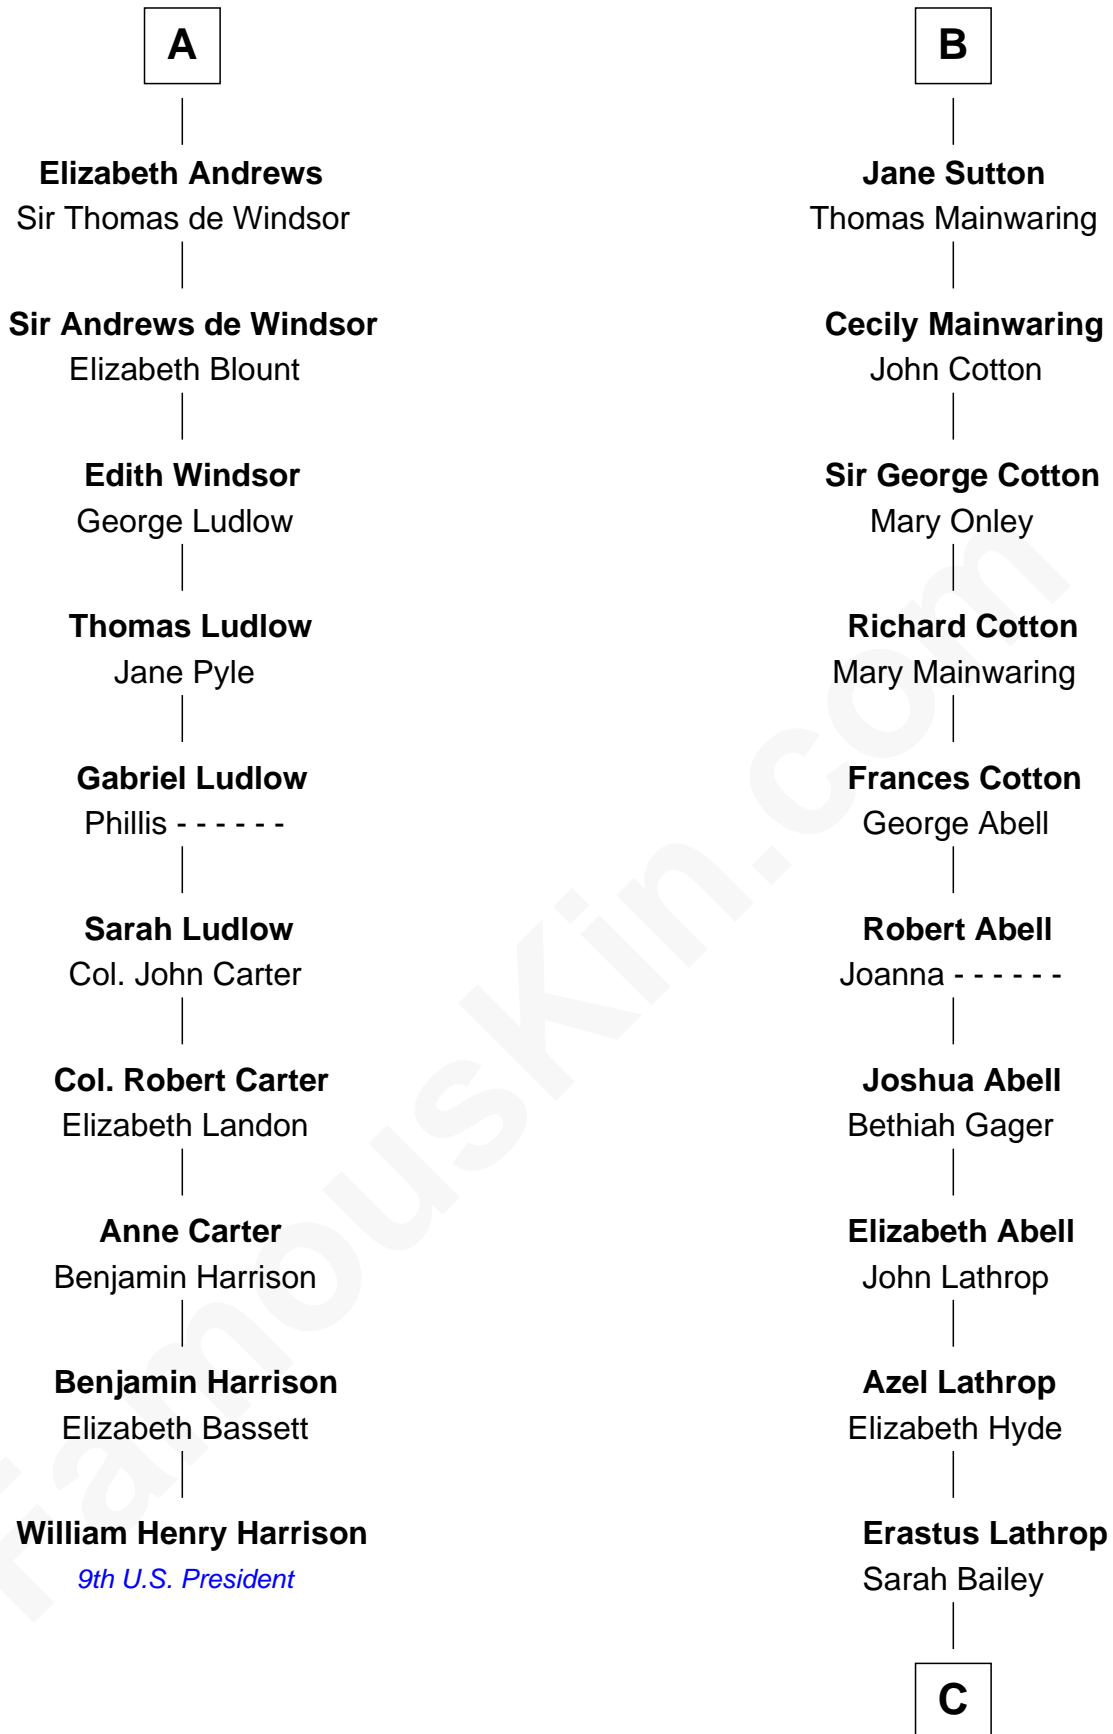

FamousKin.com
Relationship Chart of
William Henry Harrison
9th U.S. President

16th cousin 3 times removed of
Marjorie Post
Founder of General Foods

Sir Hugh le Despencer
 Aveline Basset

C

—
Caroline Cushman Lathrop

Charles Rollin Post

—
Charles William Post

Elle Letitia Merriweather

—
Marjorie Post

Founder of General Foods

FamousKin.com