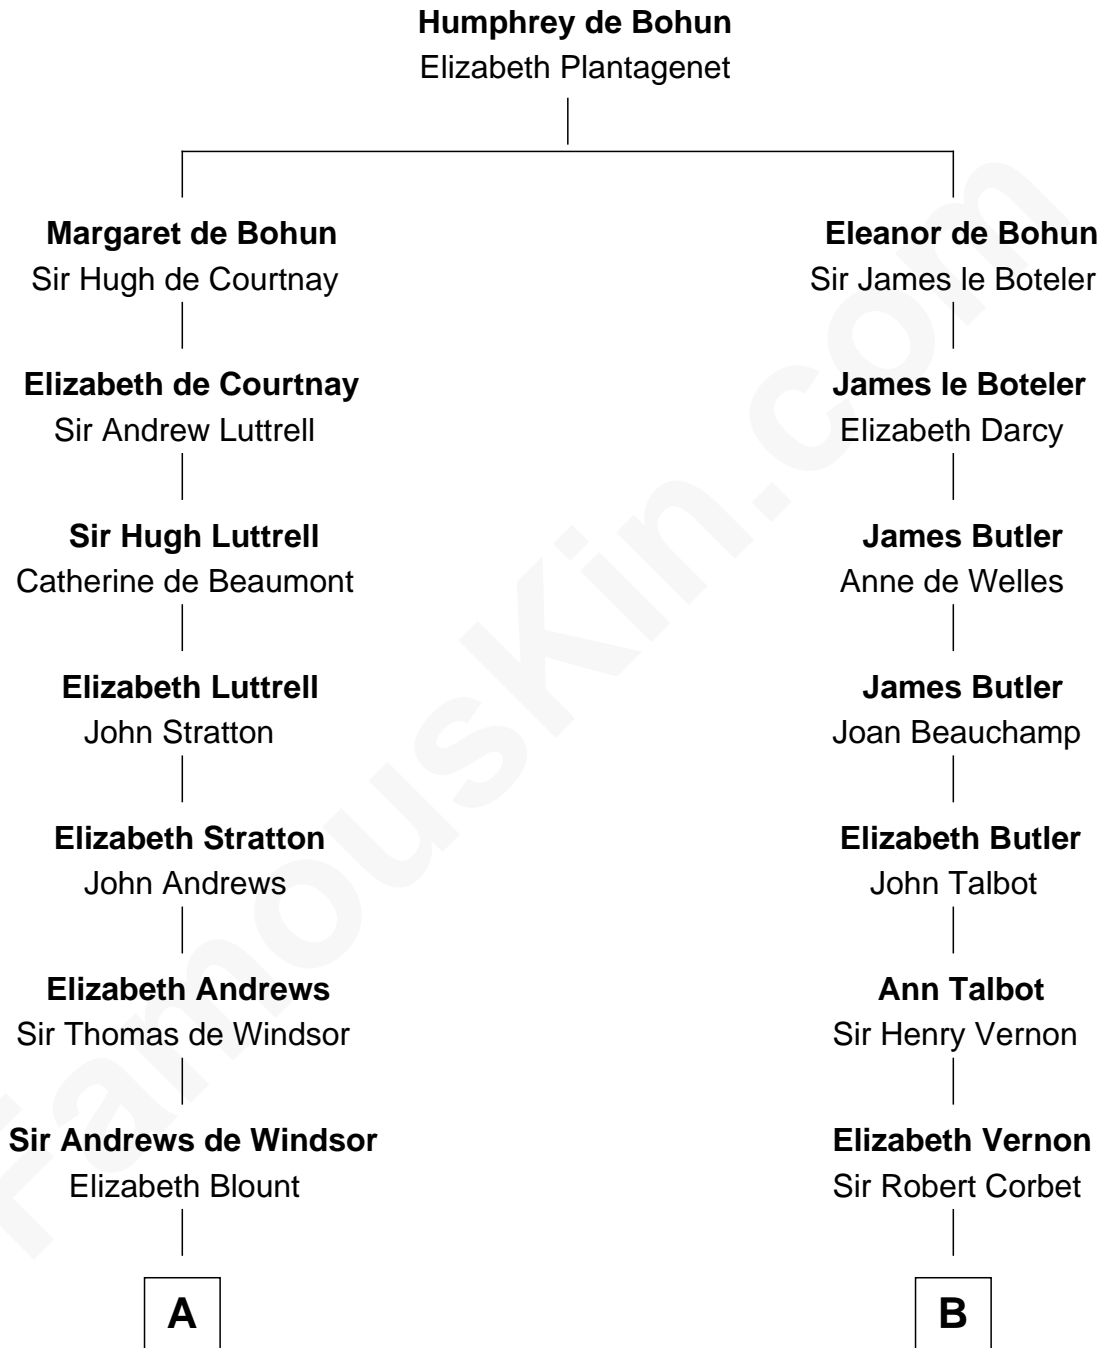

FamousKin.com
Relationship Chart of
William Henry Harrison
9th U.S. President

14th cousin 4 times removed of
Marjorie Post
Founder of General Foods

C

Charles William Post
Elle Letitia Merriweather

Marjorie Post
Founder of General Foods

FamousKin.com