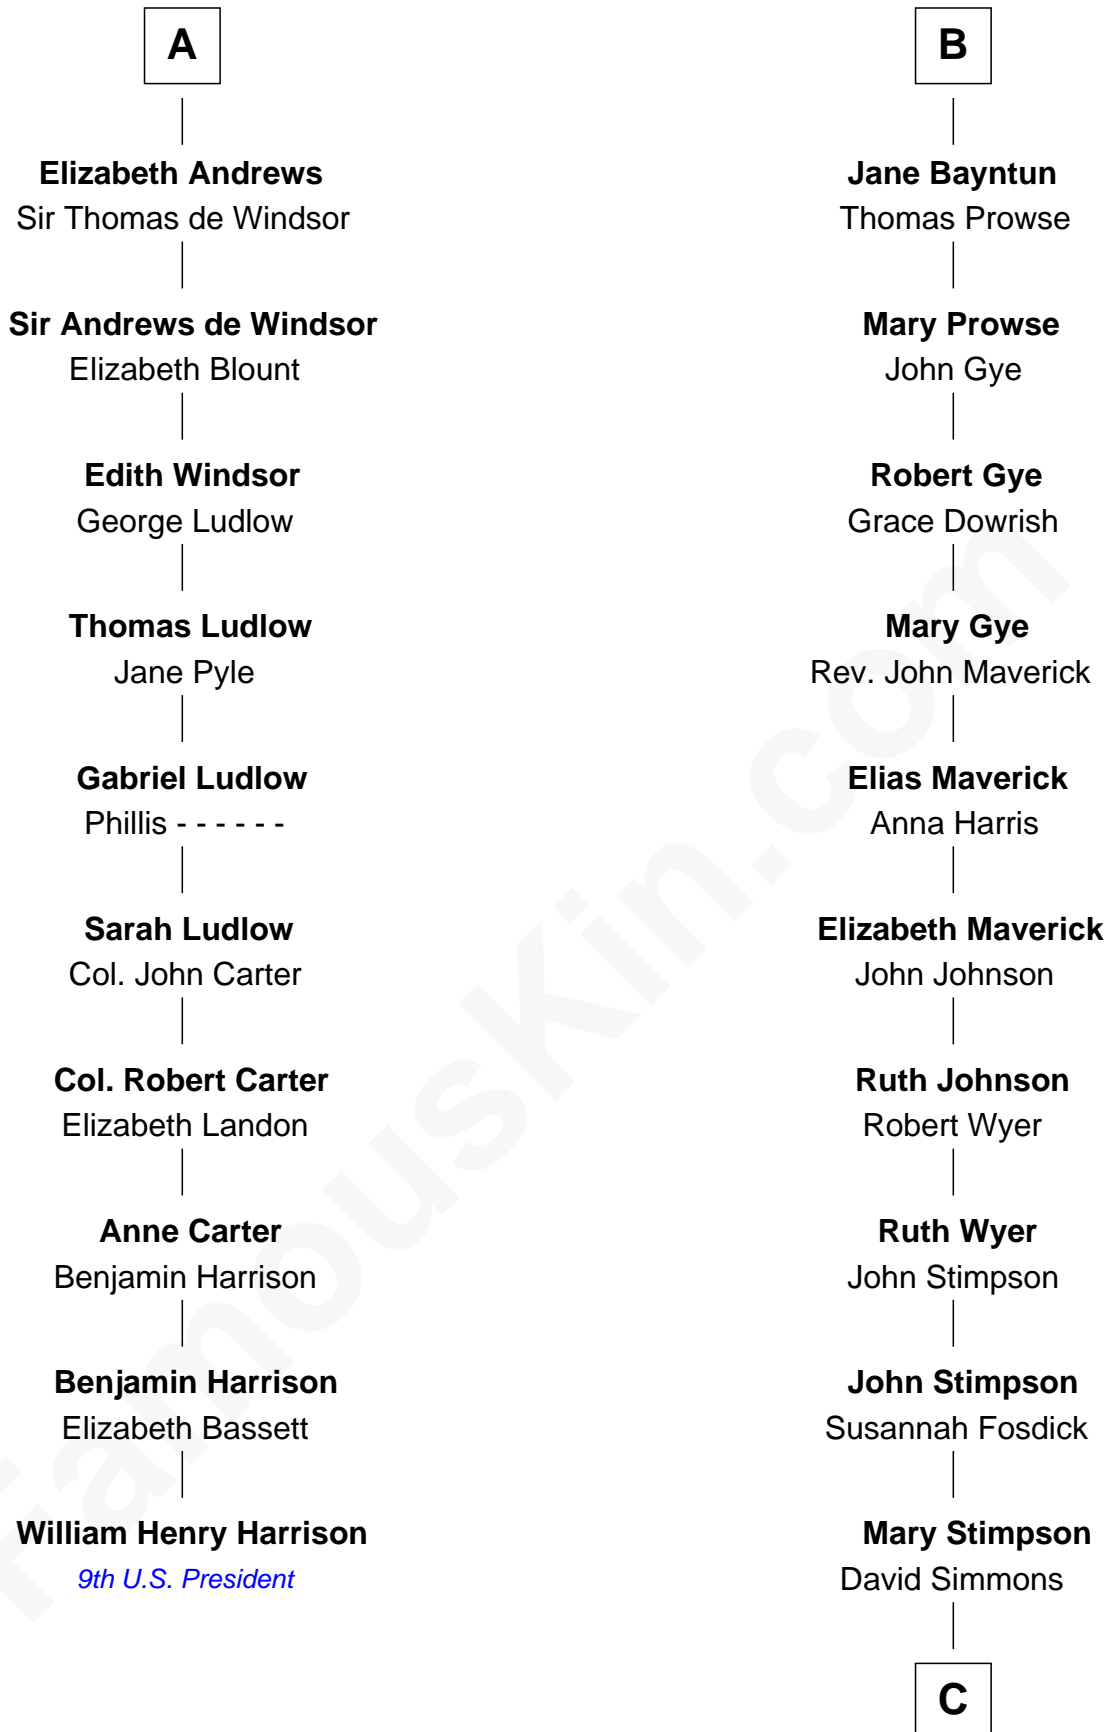

**FamousKin.com**  
**Relationship Chart of**  
**William Henry Harrison**  
*9th U.S. President*

**16th cousin 5 times removed of**  
**Pete Seeger**  
*American Folk Singer*

**C**

**Thomas Simmons**  
Sarah Homans Thwing

**Elsie Thwing Simmons**  
Albert Adams

**Elsie Simmons Adams**  
Charles Louis Seeger

**Charles Louis Seeger**  
Constance de Clyver Edson

**Pete Seeger**  
*American Folk Singer*

FamousKin.com