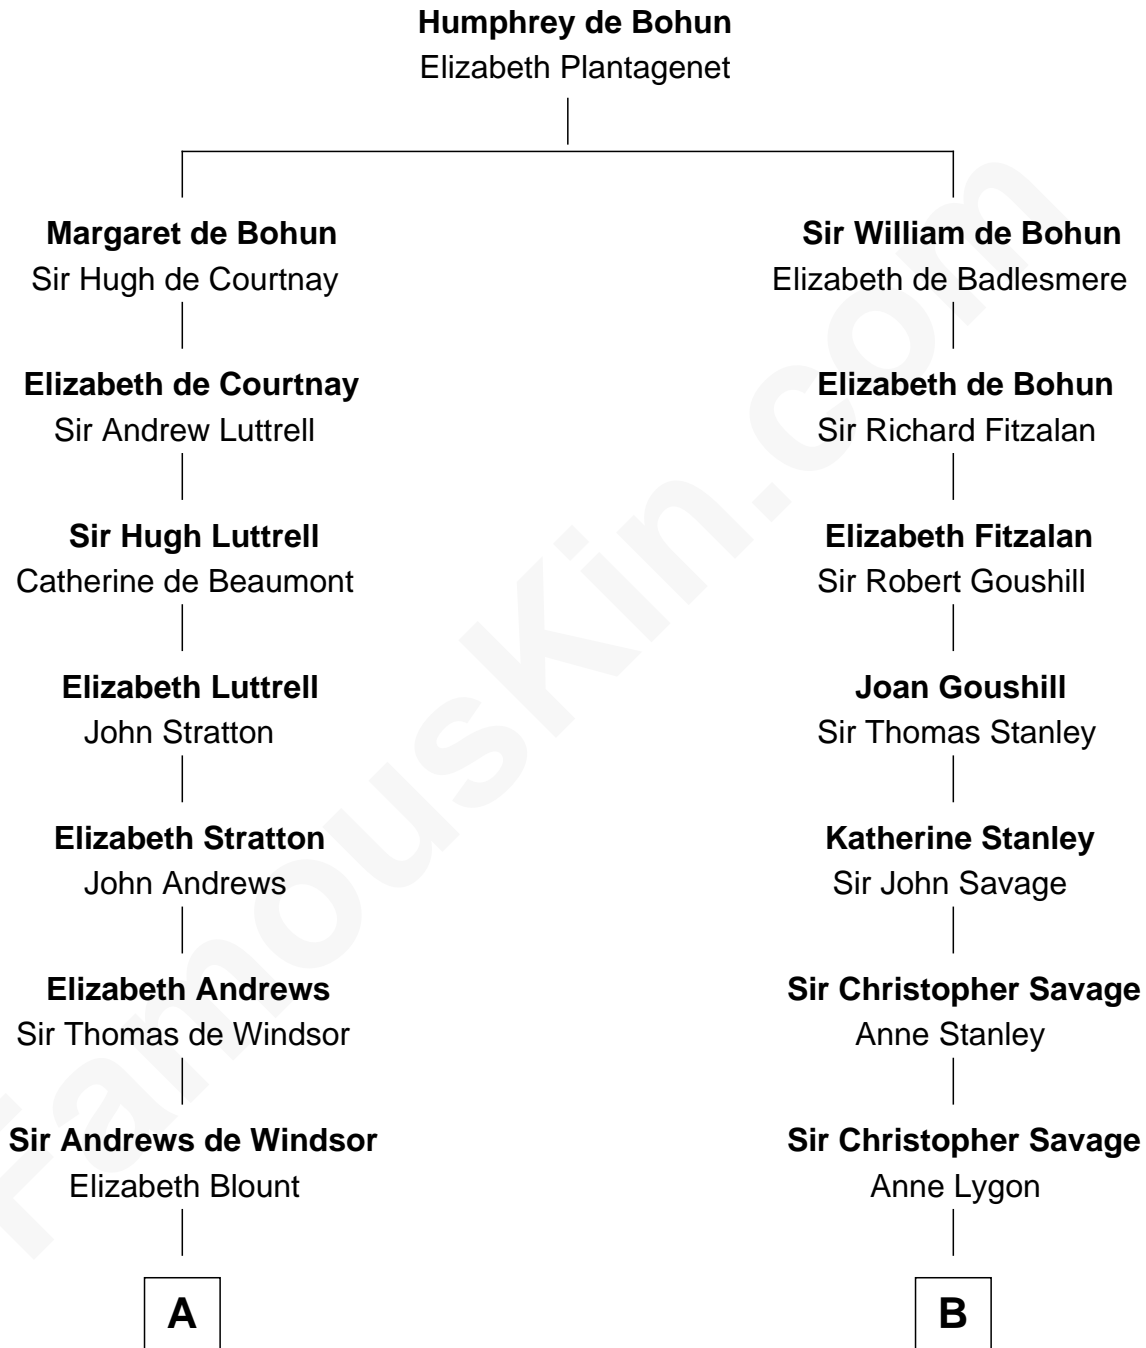

FamousKin.com
Relationship Chart of
William Henry Harrison
9th U.S. President

14th cousin 6 times removed of

Adlai Stevenson III
U.S. Senator from Illinois

C

Letitia Green

Adlai Ewing Stevenson

Lewis Green Stevenson

Helen Louise Davis

Adlai Ewing Stevenson

Ellen Borden

Adlai Stevenson III

U.S. Senator from Illinois