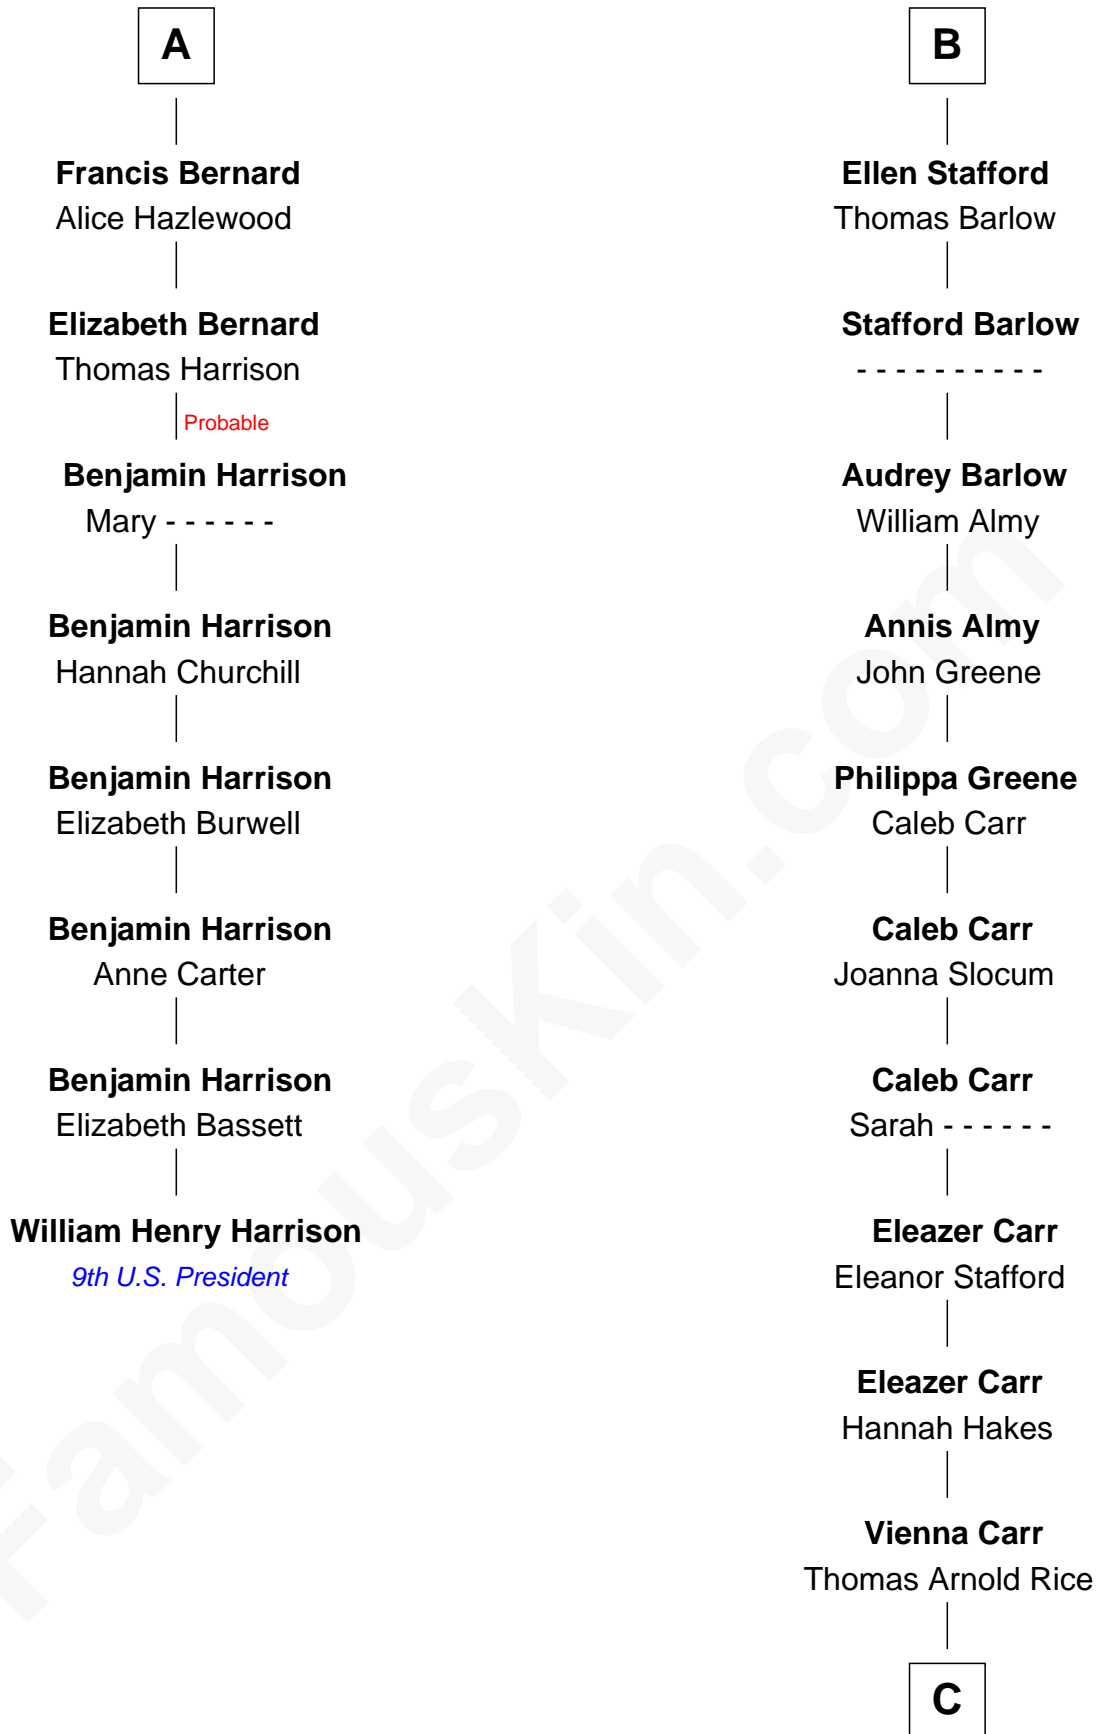

FamousKin.com
Relationship Chart of
William Henry Harrison
9th U.S. President

14th cousin 6 times removed of

Charlie Munger
Vice-Chairman of Berkshire Hathaway

C

Caroline A. Rice
William H. Ingham

Helen Vienna Ingham
Charles W. Russell

Florence V. Russell
Alfred Case Munger

Charlie Munger
Vice-Chairman of Berkshire Hathaway