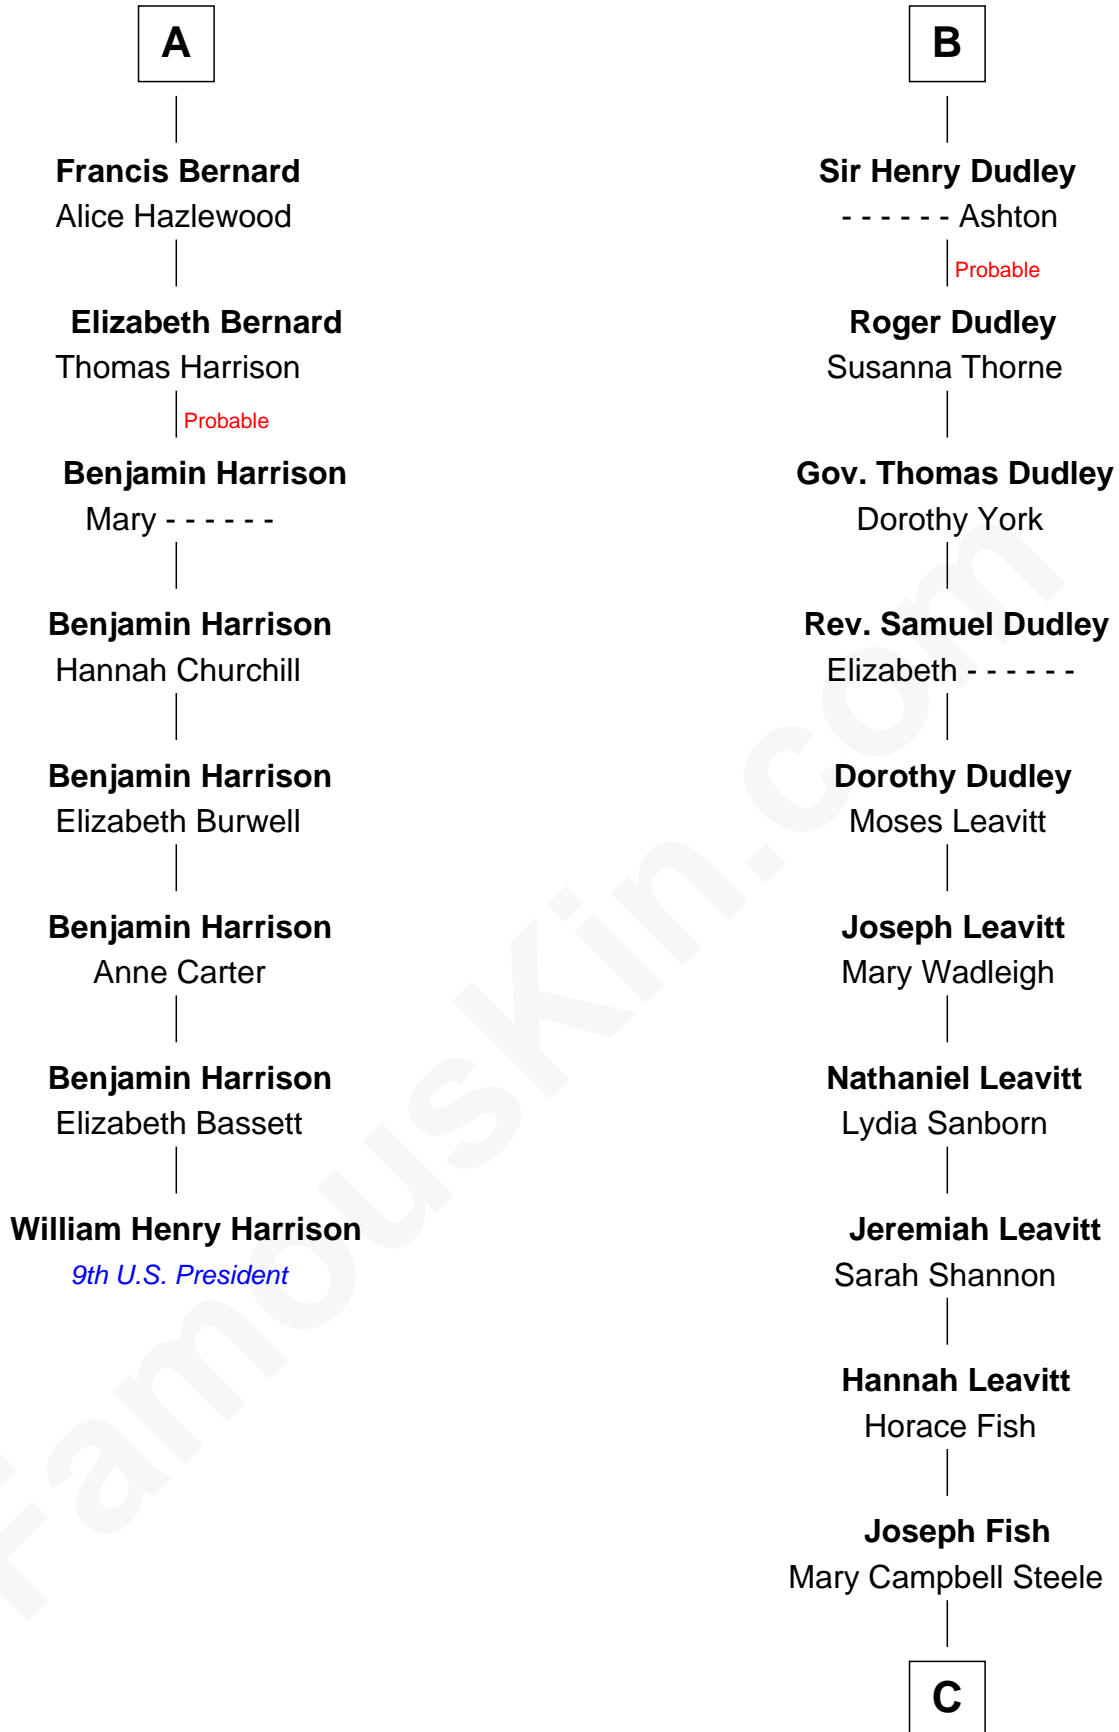

**FamousKin.com**  
**Relationship Chart of**  
**William Henry Harrison**  
*9th U.S. President*

14th cousin 7 times removed of

**Keri Russell**  
*TV and Movie Actress*

**Ralph de Stafford**  
 Margaret de Audley

**C**

**John Lazelle Fish**

Melvina Cheney

**Karl Joseph Fish**

Mary Emma McNeil

**Emma Inez Fish**

Kermit Sylvester Stephens

**Stephanie Stephens**

David Harold Russell

**Keri Russell**

*TV and Movie Actress*