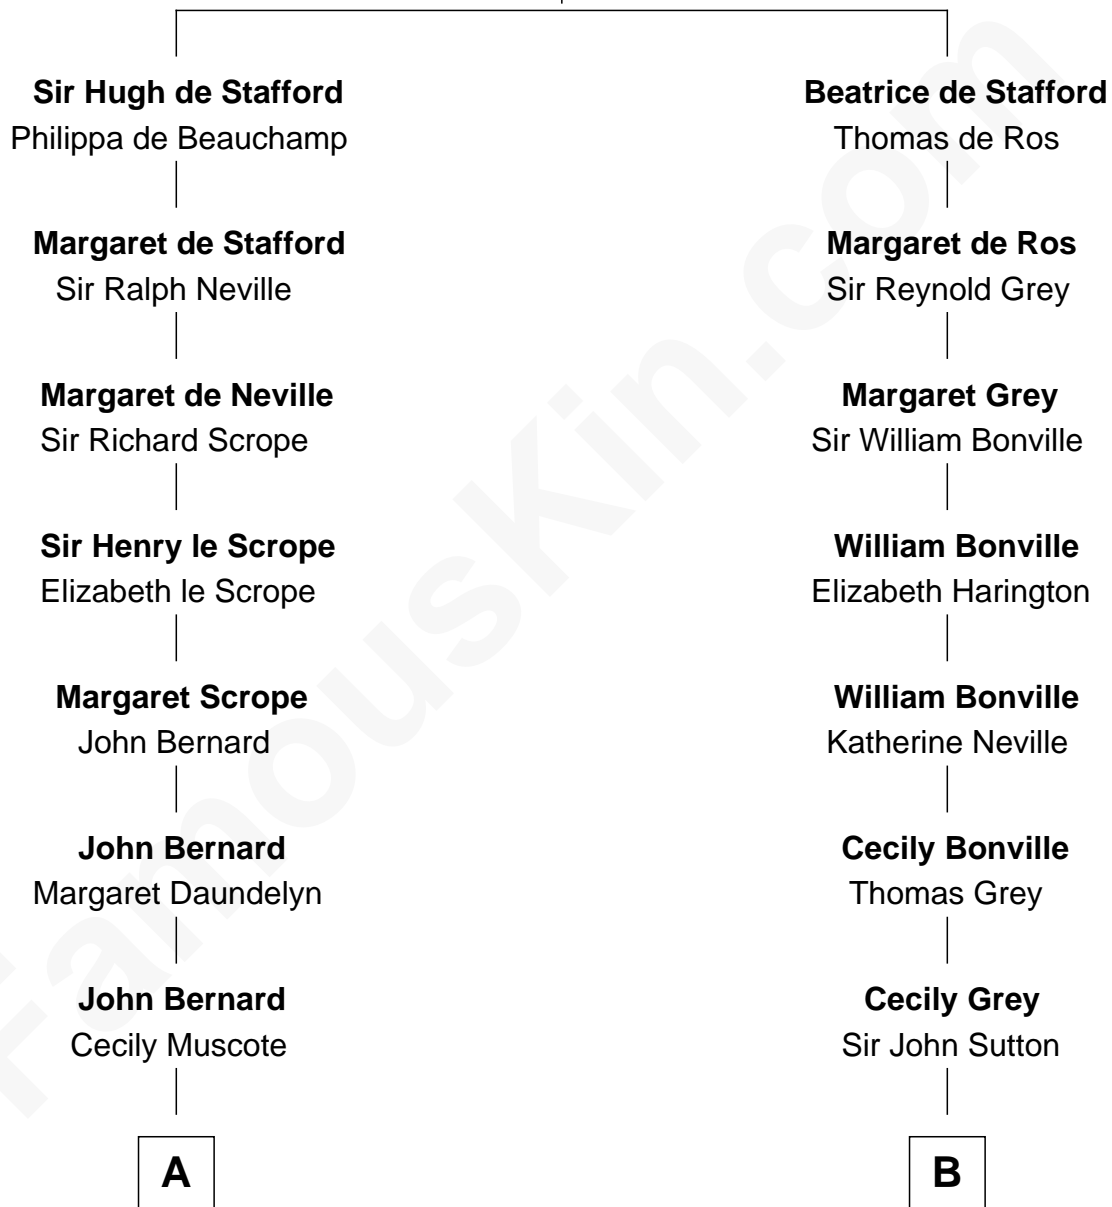

**FamousKin.com**  
**Relationship Chart of**  
**William Henry Harrison**  
*9th U.S. President*

14th cousin 7 times removed of

**Keri Russell**  
*TV and Movie Actress*

**Ralph de Stafford**  
 Margaret de Audley

**C**

**John Lazelle Fish**

Melvina Cheney

**Karl Joseph Fish**

Mary Emma McNeil

**Emma Inez Fish**

Kermit Sylvester Stephens

**Stephanie Stephens**

David Harold Russell

**Keri Russell**

*TV and Movie Actress*