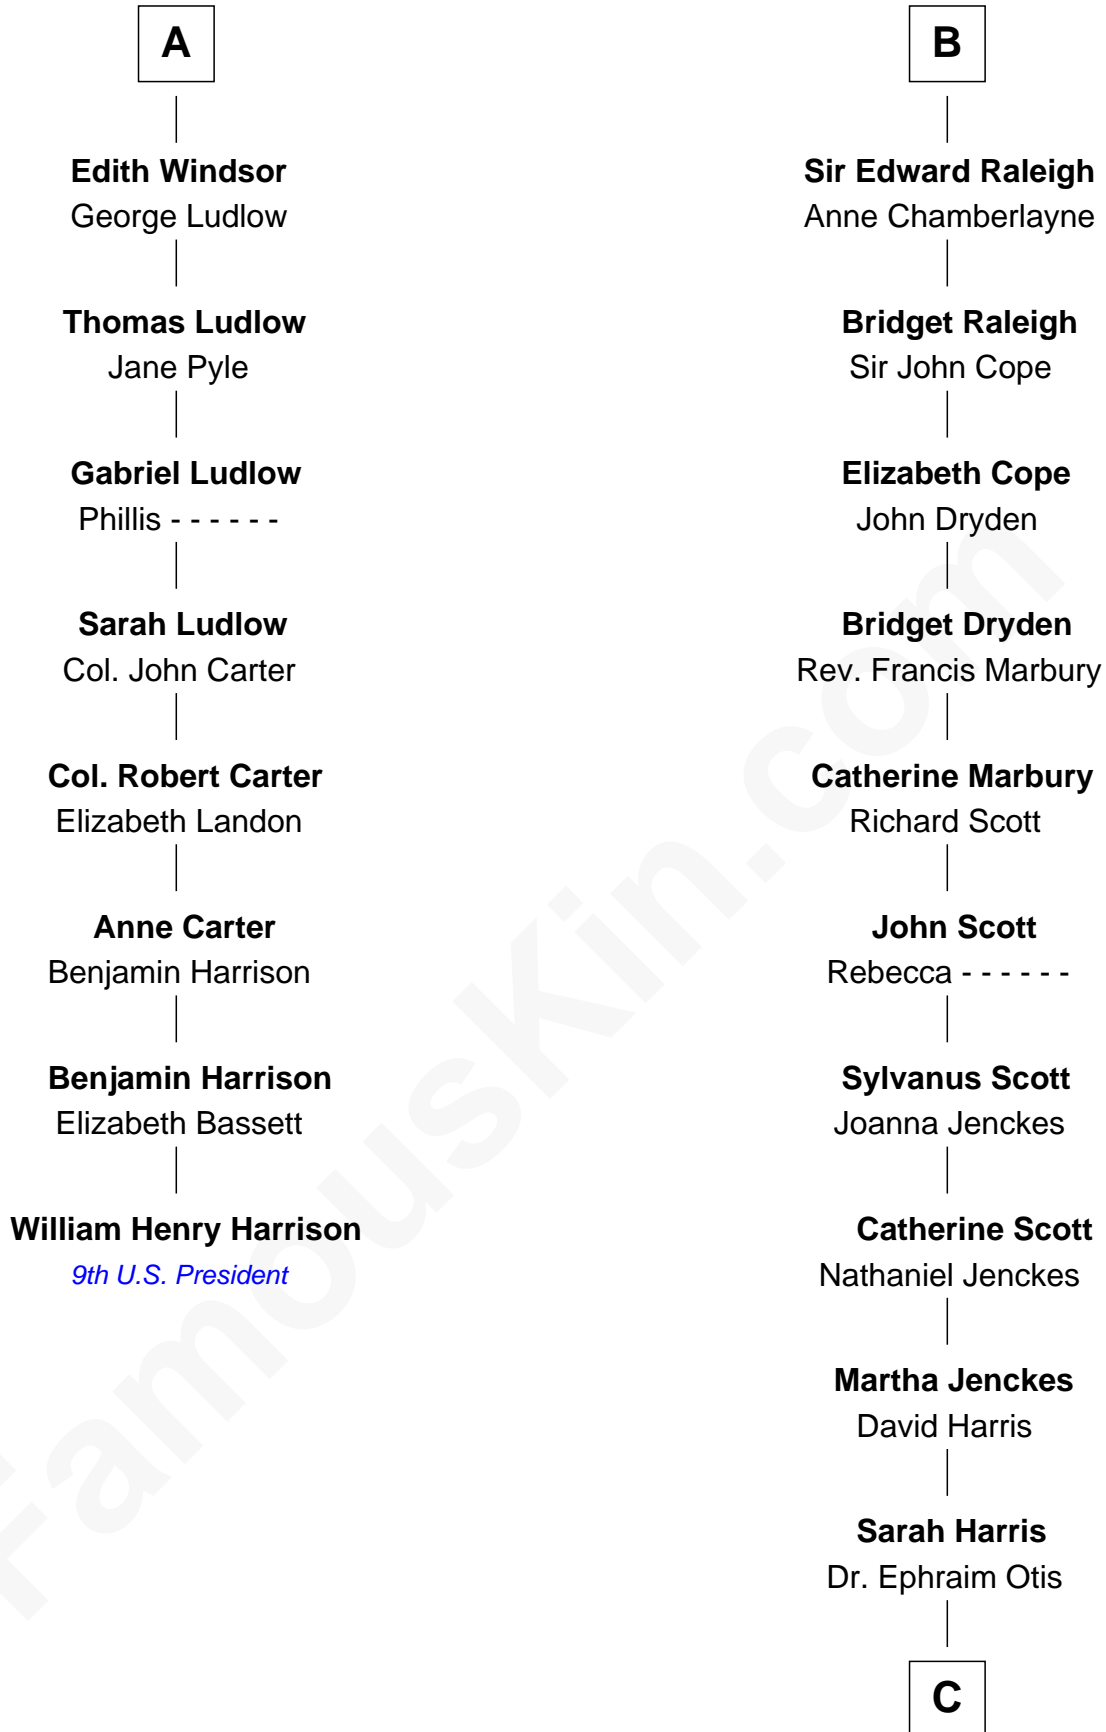

FamousKin.com
Relationship Chart of
William Henry Harrison
9th U.S. President

14th cousin 7 times removed of

Amelia Earhart
Aviation Pioneer

Humphrey de Bohun
 Elizabeth Plantagenet

C

Dr. Ephraim Otis

Mary Cornell

Isaac Otis

Caroline Abigail Curtis

Alfred Gideon Otis

Amelia Josephine Harres

Amelia Otis

Edwin Stanton Earhart

Amelia Earhart

Aviation Pioneer