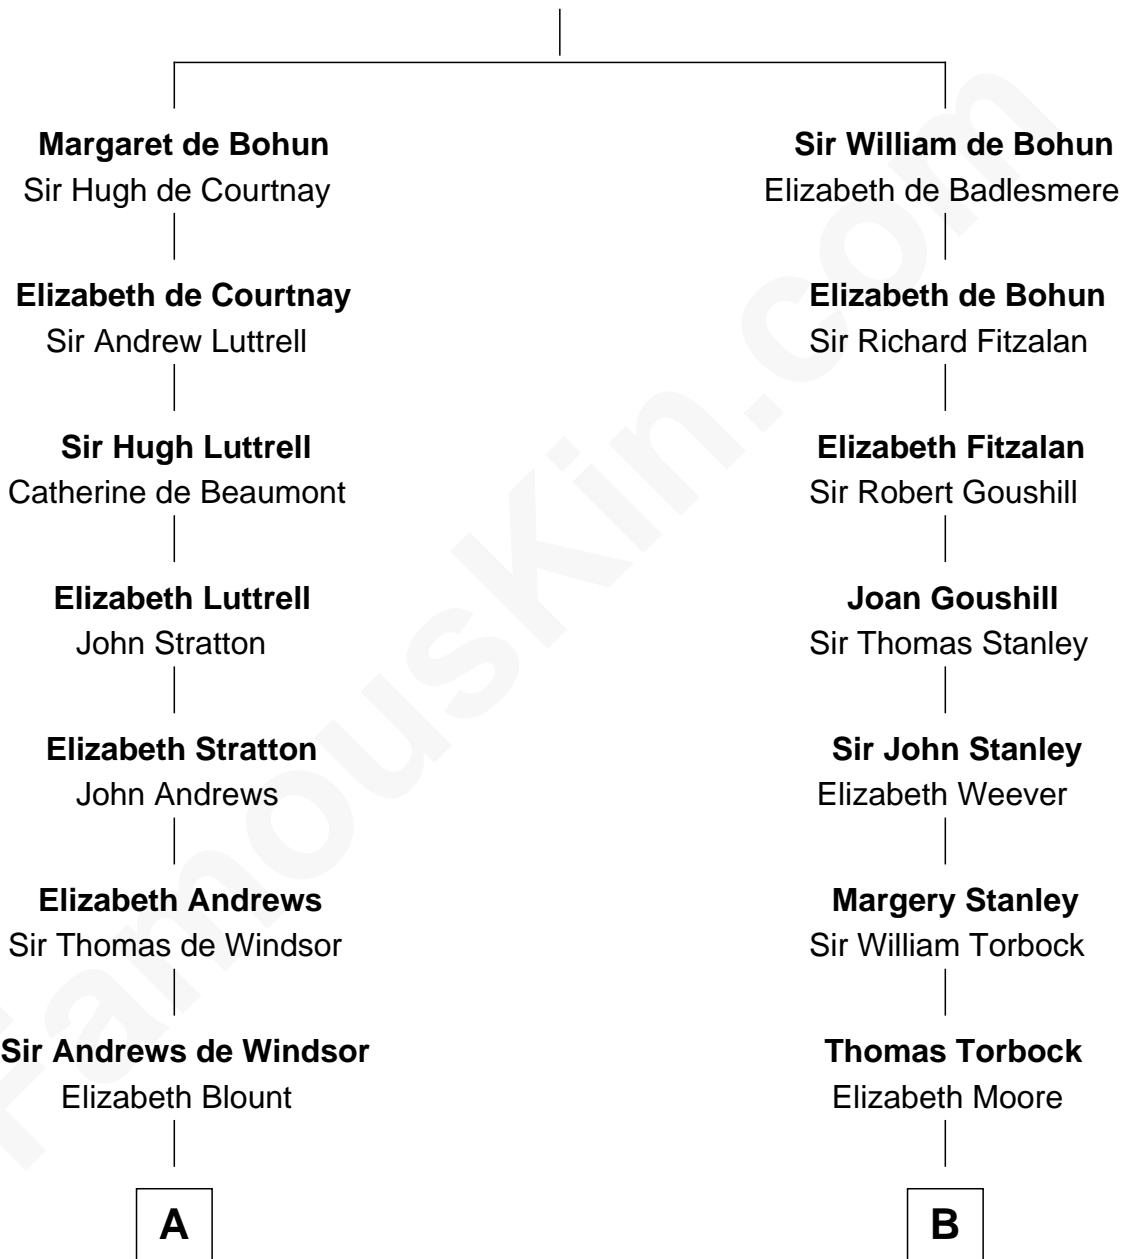

**FamousKin.com**  
**Relationship Chart of**  
**William Henry Harrison**  
*9th U.S. President*

**14th cousin 7 times removed of**  
**Ed Helms**  
*TV and Movie Actor*

**Humphrey de Bohun**  
 Elizabeth Plantagenet

**C**

|  
**Ione Turner**

Walter Harold Wright

|  
**Inez Emeline Wright**

George Pullen Jackson

|  
**Frances Helen Jackson**

Fitzgerald Sale Parker

|  
**Pamela Ann Parker**