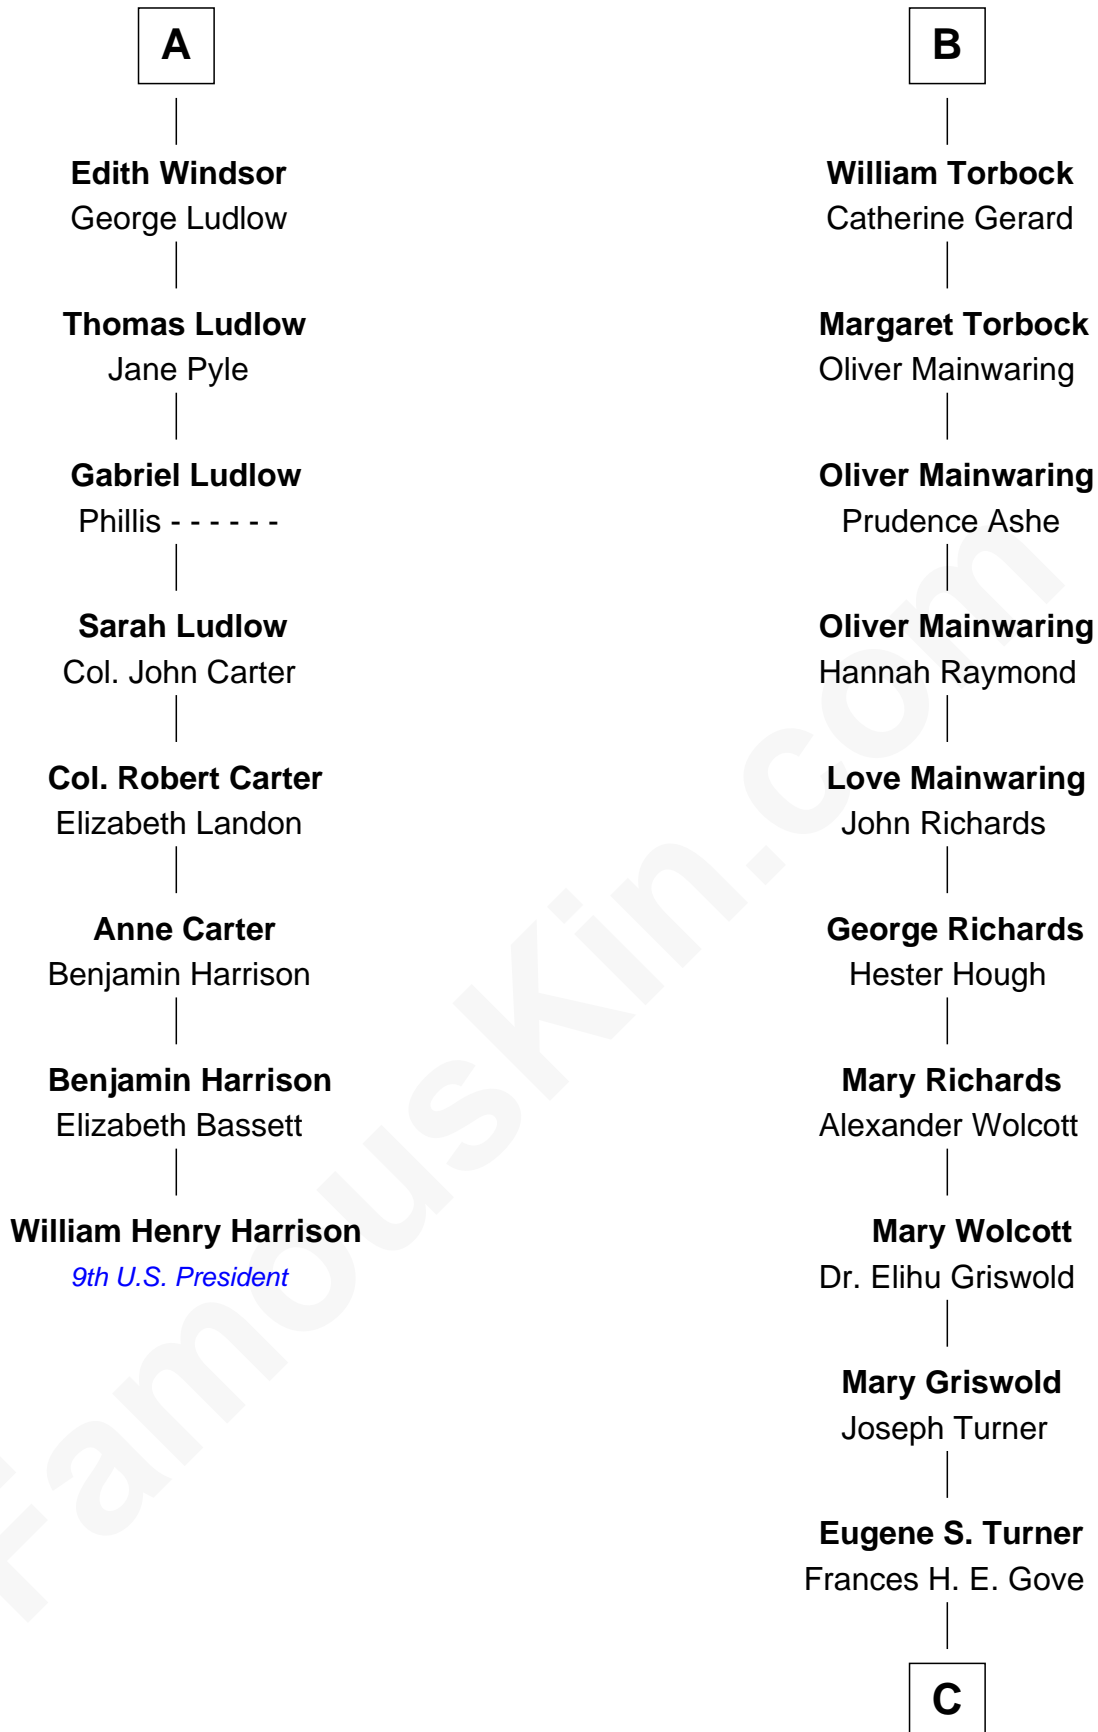

**FamousKin.com**  
**Relationship Chart of**  
**William Henry Harrison**  
*9th U.S. President*

**14th cousin 7 times removed of**  
**Ed Helms**  
*TV and Movie Actor*

**Humphrey de Bohun**  
 Elizabeth Plantagenet

**C**

|  
**Ione Turner**

Walter Harold Wright

|  
**Inez Emeline Wright**

George Pullen Jackson

|  
**Frances Helen Jackson**

Fitzgerald Sale Parker

|  
**Pamela Ann Parker**