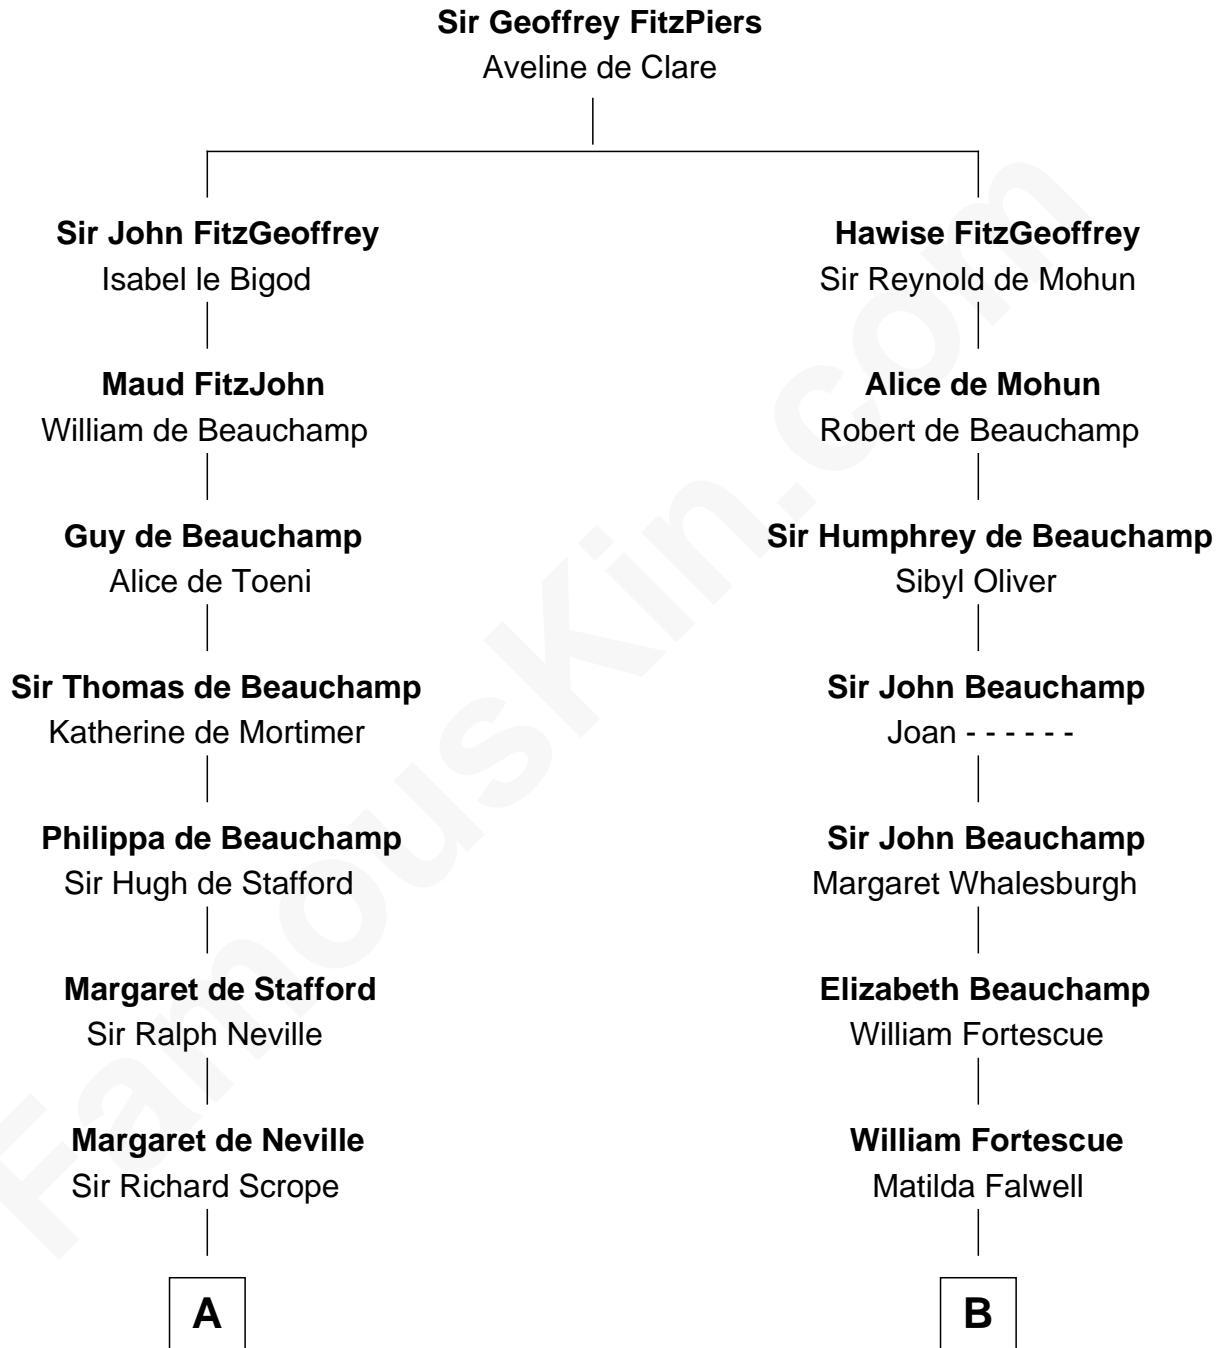

FamousKin.com
Relationship Chart of
William Henry Harrison
9th U.S. President

18th cousin 2 times removed of
Harriet Beecher Stowe
Author of Uncle Tom's Cabin

C

Benjamin Harrison

Elizabeth Bassett

William Henry Harrison

9th U.S. President

D

Andrew Ward

Diana Hubbard

Roxana Ward

Eli Foote

Roxana Foote

Rev. Dr. Lyman Beecher

Harriet Beecher Stowe

Author of Uncle Tom's Cabin

FamousKin.com