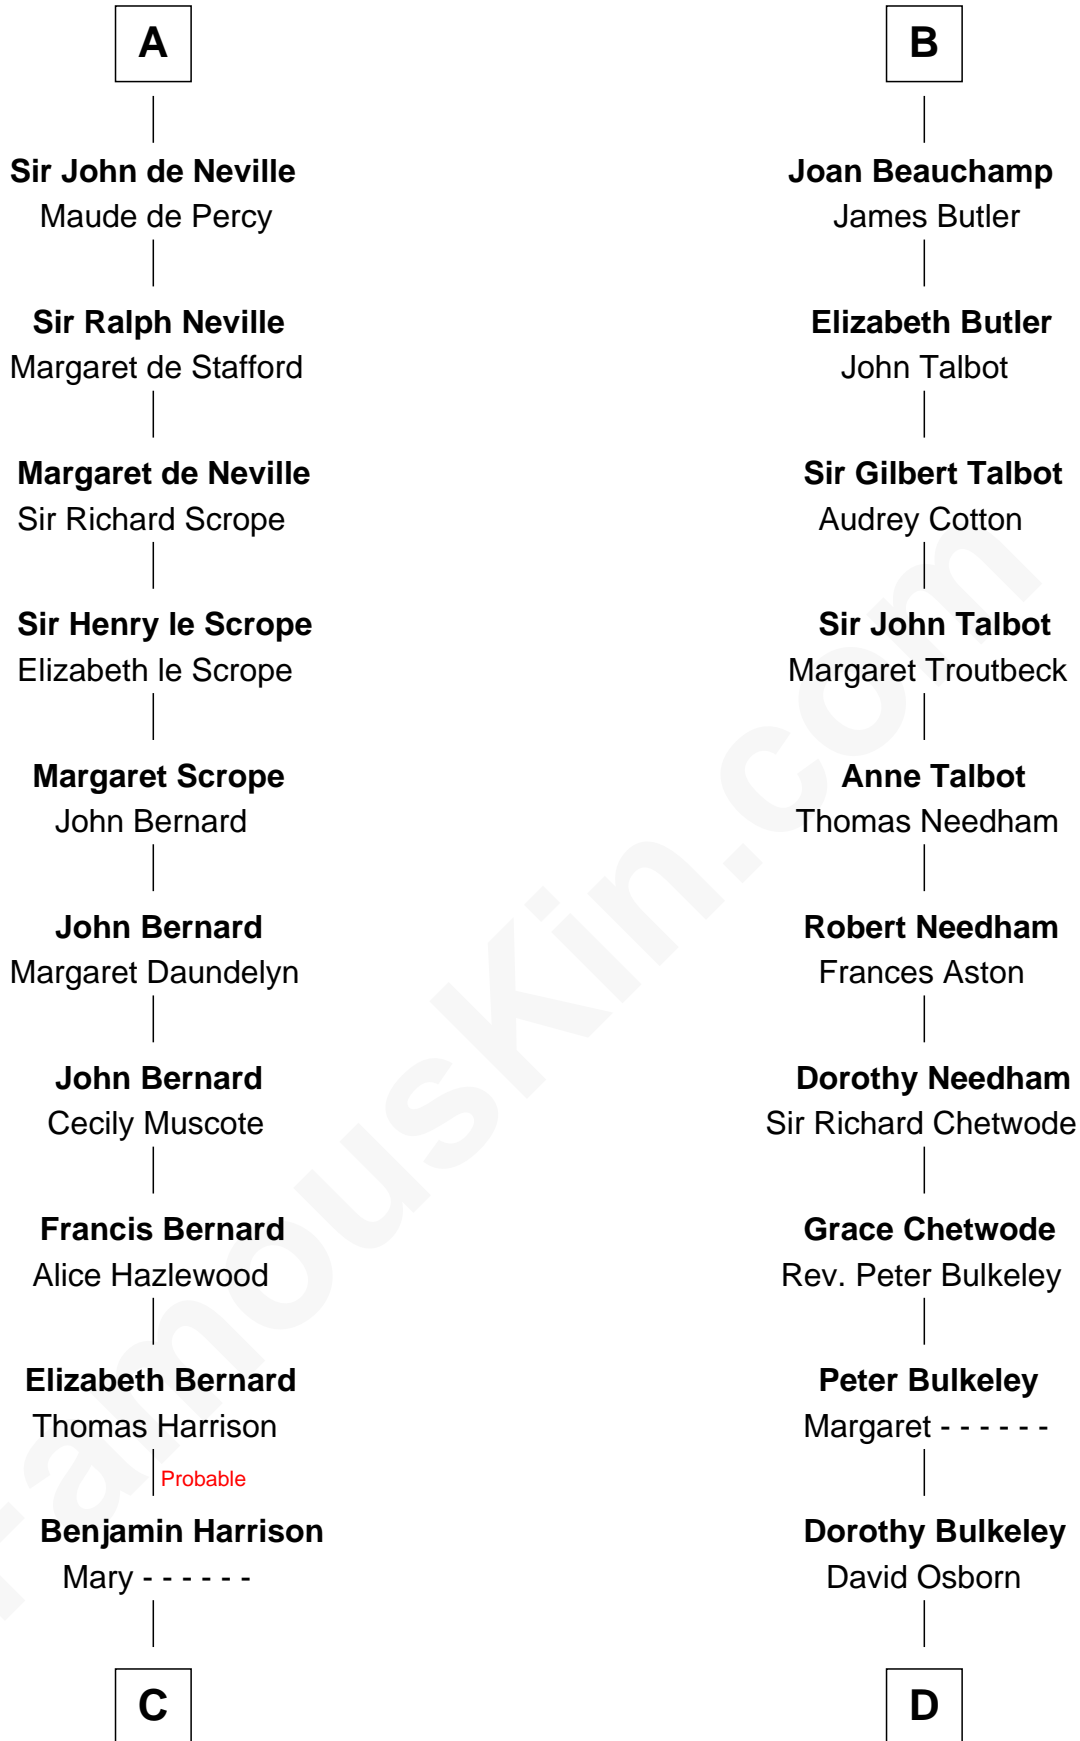

FamousKin.com

Relationship Chart of

William Henry Harrison

9th U.S. President

21st cousin of

Jay Gould

American Railroad "Robber Baron"

Alfonso VIII of Castile

Eleanor Plantagenet

Richard Fitzalan

Sir Richard Fitzalan

Elizabeth de Bohun

Joan Fitzalan

Sir William Beauchamp

B

C

Benjamin Harrison

Hannah Churchill

Benjamin Harrison

Elizabeth Burwell

Benjamin Harrison

Anne Carter

Benjamin Harrison

Elizabeth Bassett