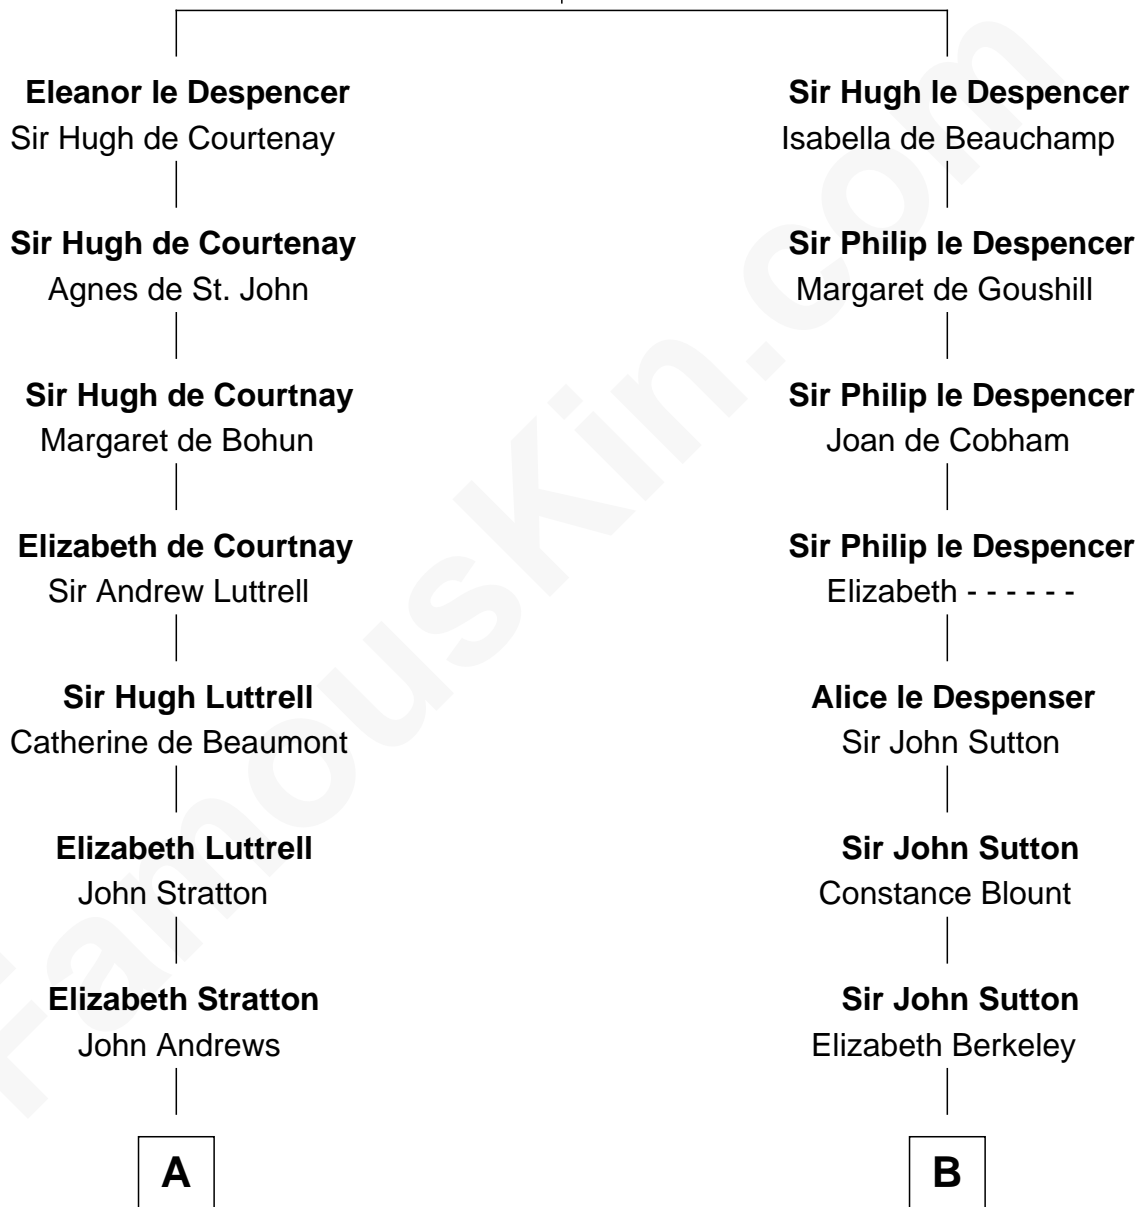

FamousKin.com
Relationship Chart of
William Henry Harrison
9th U.S. President

16th cousin 4 times removed of
William Marsh Rice
Founder of Rice University

Sir Hugh le Despencer
 Aveline Basset

C

Hannah Holbrook

Urban Bates

Sarah Bates

David Rice

David Rice

Patty Hall

William Marsh Rice

Founder of Rice University

FamousKin.com